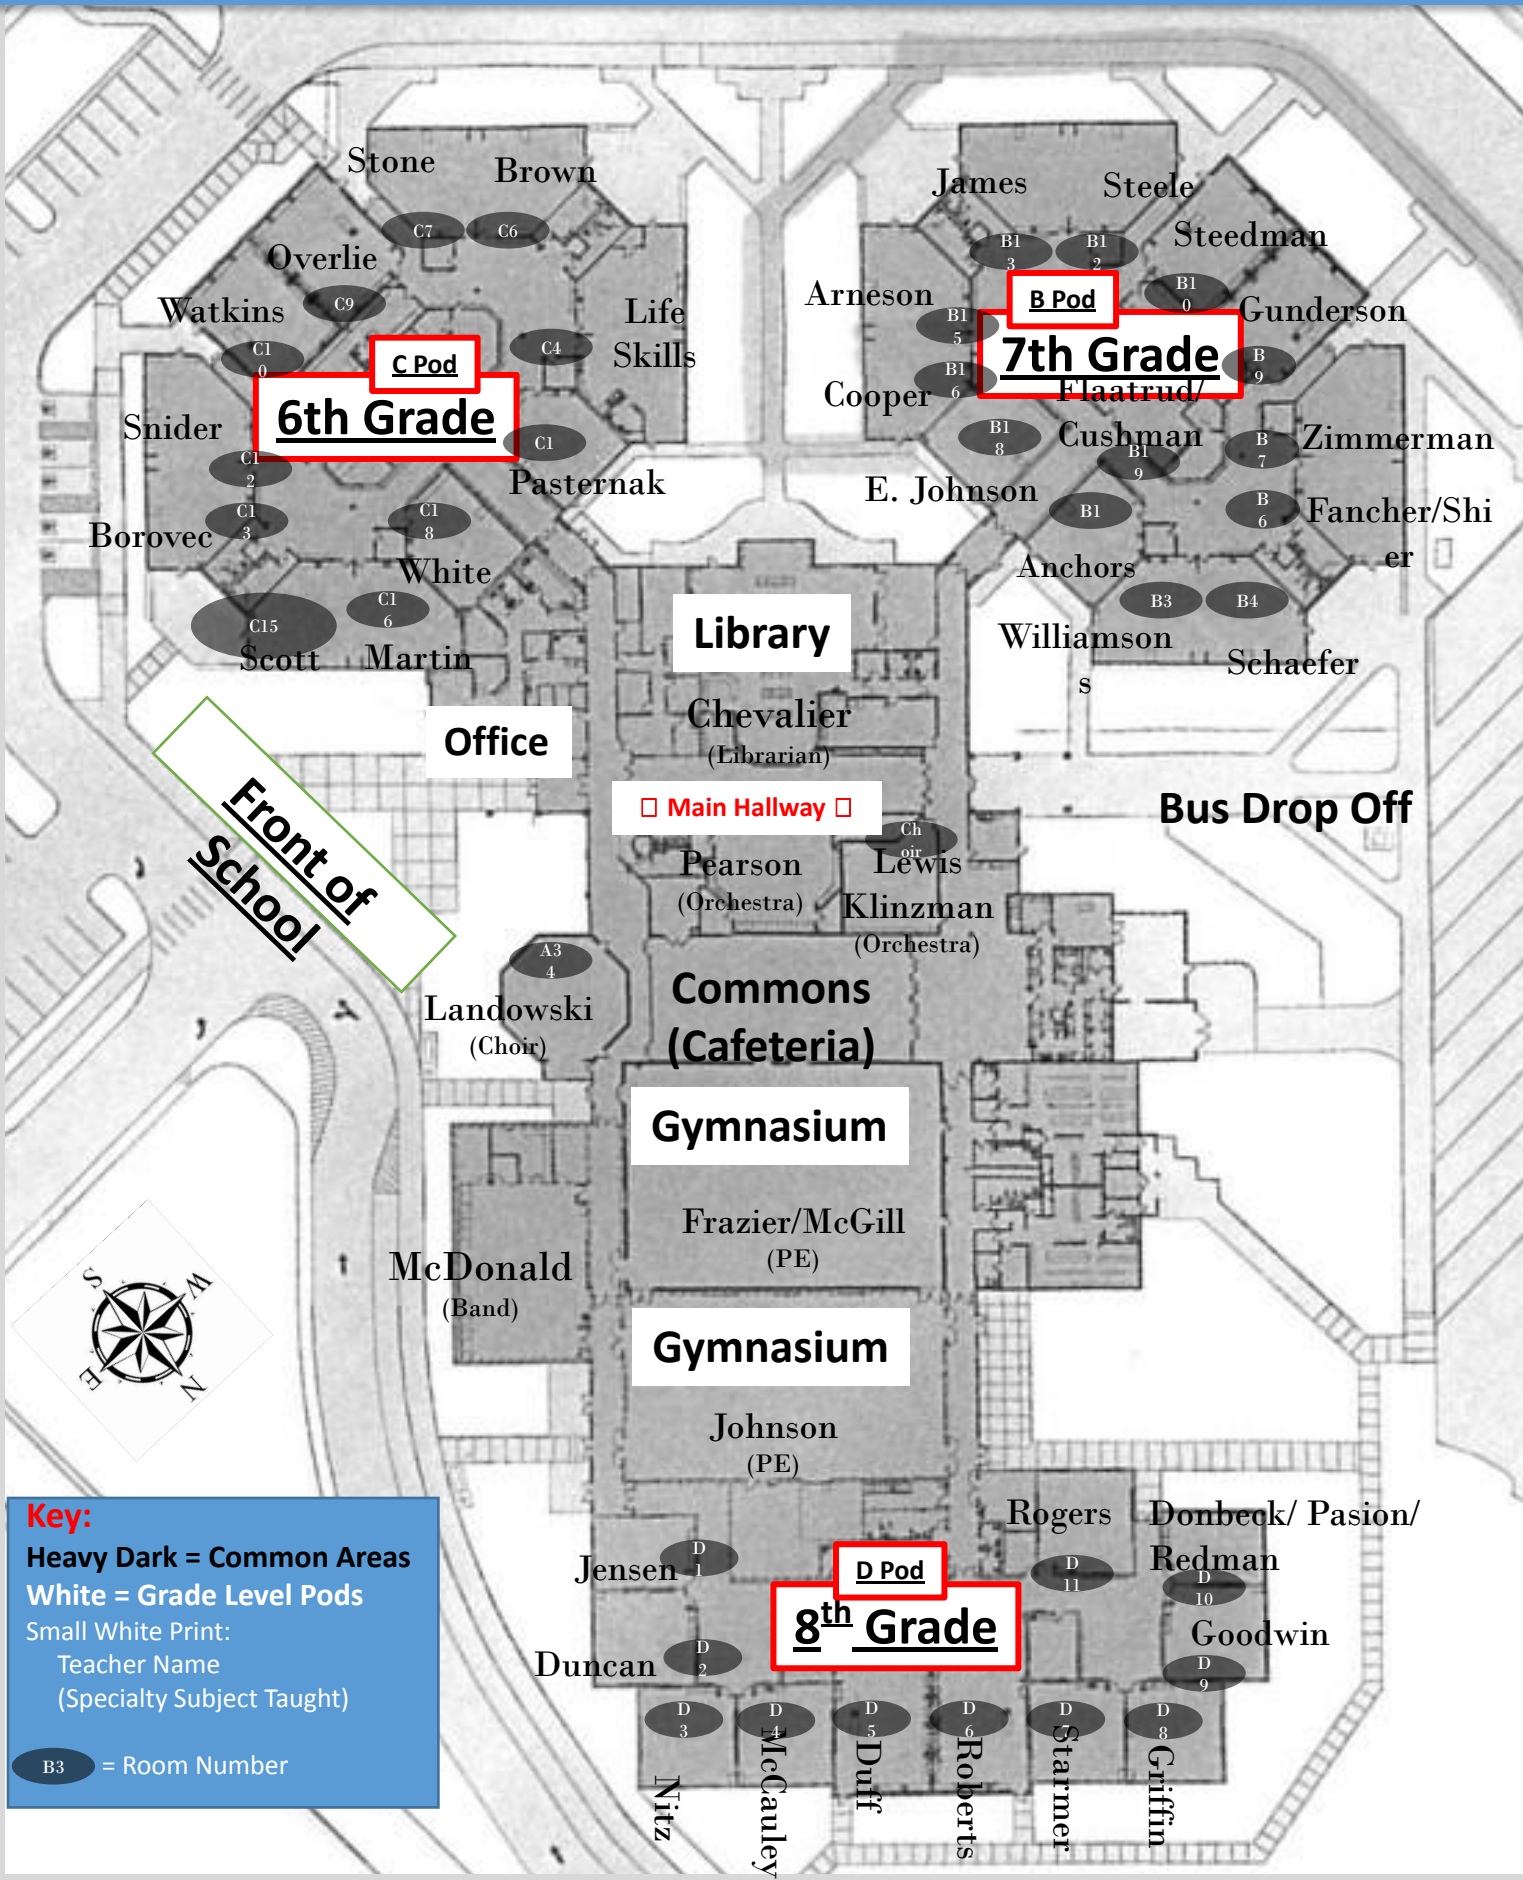

Bush Middle School Map

Classrooms and Specialists

Key:

- Heavy Dark = Common Areas
- White = Grade Level Pods
- Small White Print: Teacher Name (Specialty Subject Taught)
- B3 = Room Number

C Pod
6th Grade

B Pod
7th Grade

D Pod
8th Grade

Front of School

Main Hallway

Bus Drop Off