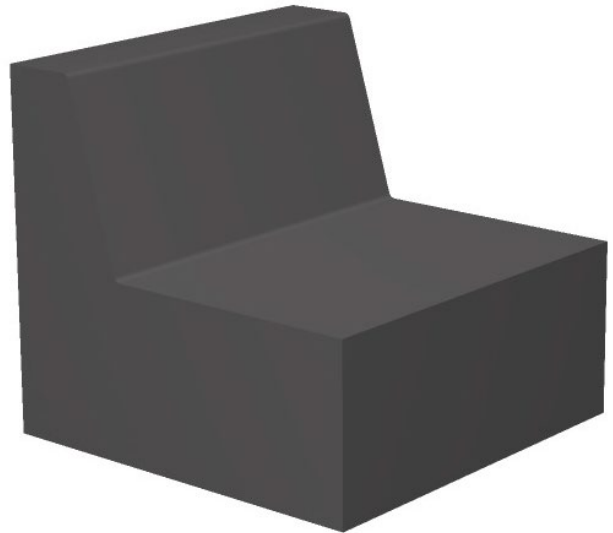

OUTDOOR PATIO

SIXINCH FLEXPLUS TRINITY MODULAR
FOAM LOUNGE SEATING