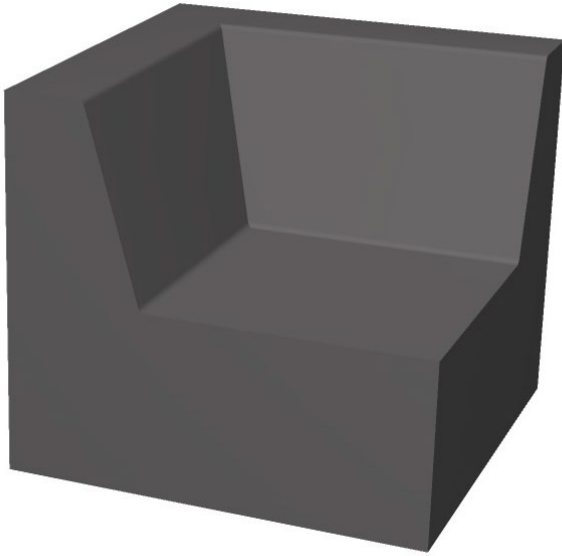

OUTDOOR PATIO

SIXINCH FLEXPLUS TRINITY MODULAR
FOAM LOUNGE SEATING