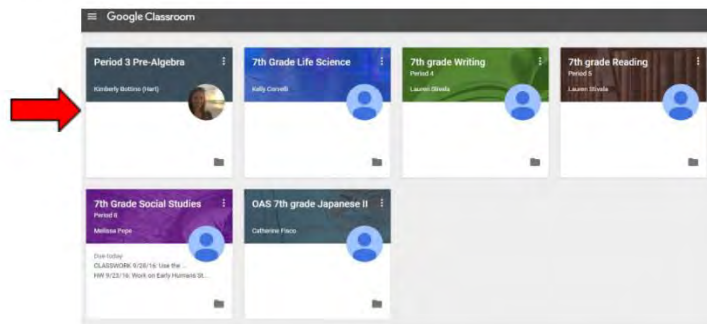

A PARENT'S GUIDE TO GOOGLE CLASSROOM

Google Classroom is a web-based learning tool that teachers use to post assignments, communicate with students, and provide feedback on student work.

If you would like to see your child's Google Classrooms, you can access his/her dashboard by following these directions:

- ❖ From the dashboard, click on any class to view its **Google Classroom** page.
- ❖ When viewing an individual class, you can click on the **little three-line icon** in the upper left corner of the screen in order to view an overall class menu.