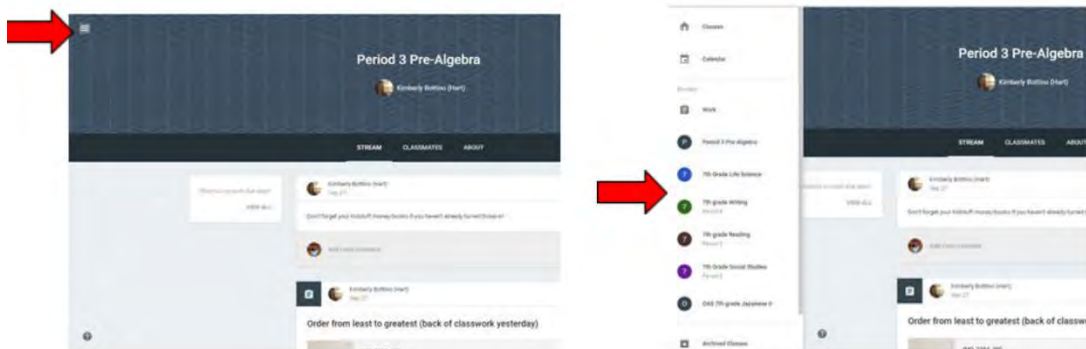

A PARENT'S GUIDE TO GOOGLE CLASSROOM

Google Classroom is a web-based learning tool that teachers use to post assignments, communicate with students, and provide feedback on student work.

If you would like to see your child's Google Classrooms, you can access his/her dashboard by following these directions:

- ❖ From the dashboard, click on any class to view its **Google Classroom** page.
- ❖ When viewing an individual class, you can click on the **little three-line icon** in the upper left corner of the screen in order to view an overall class menu.