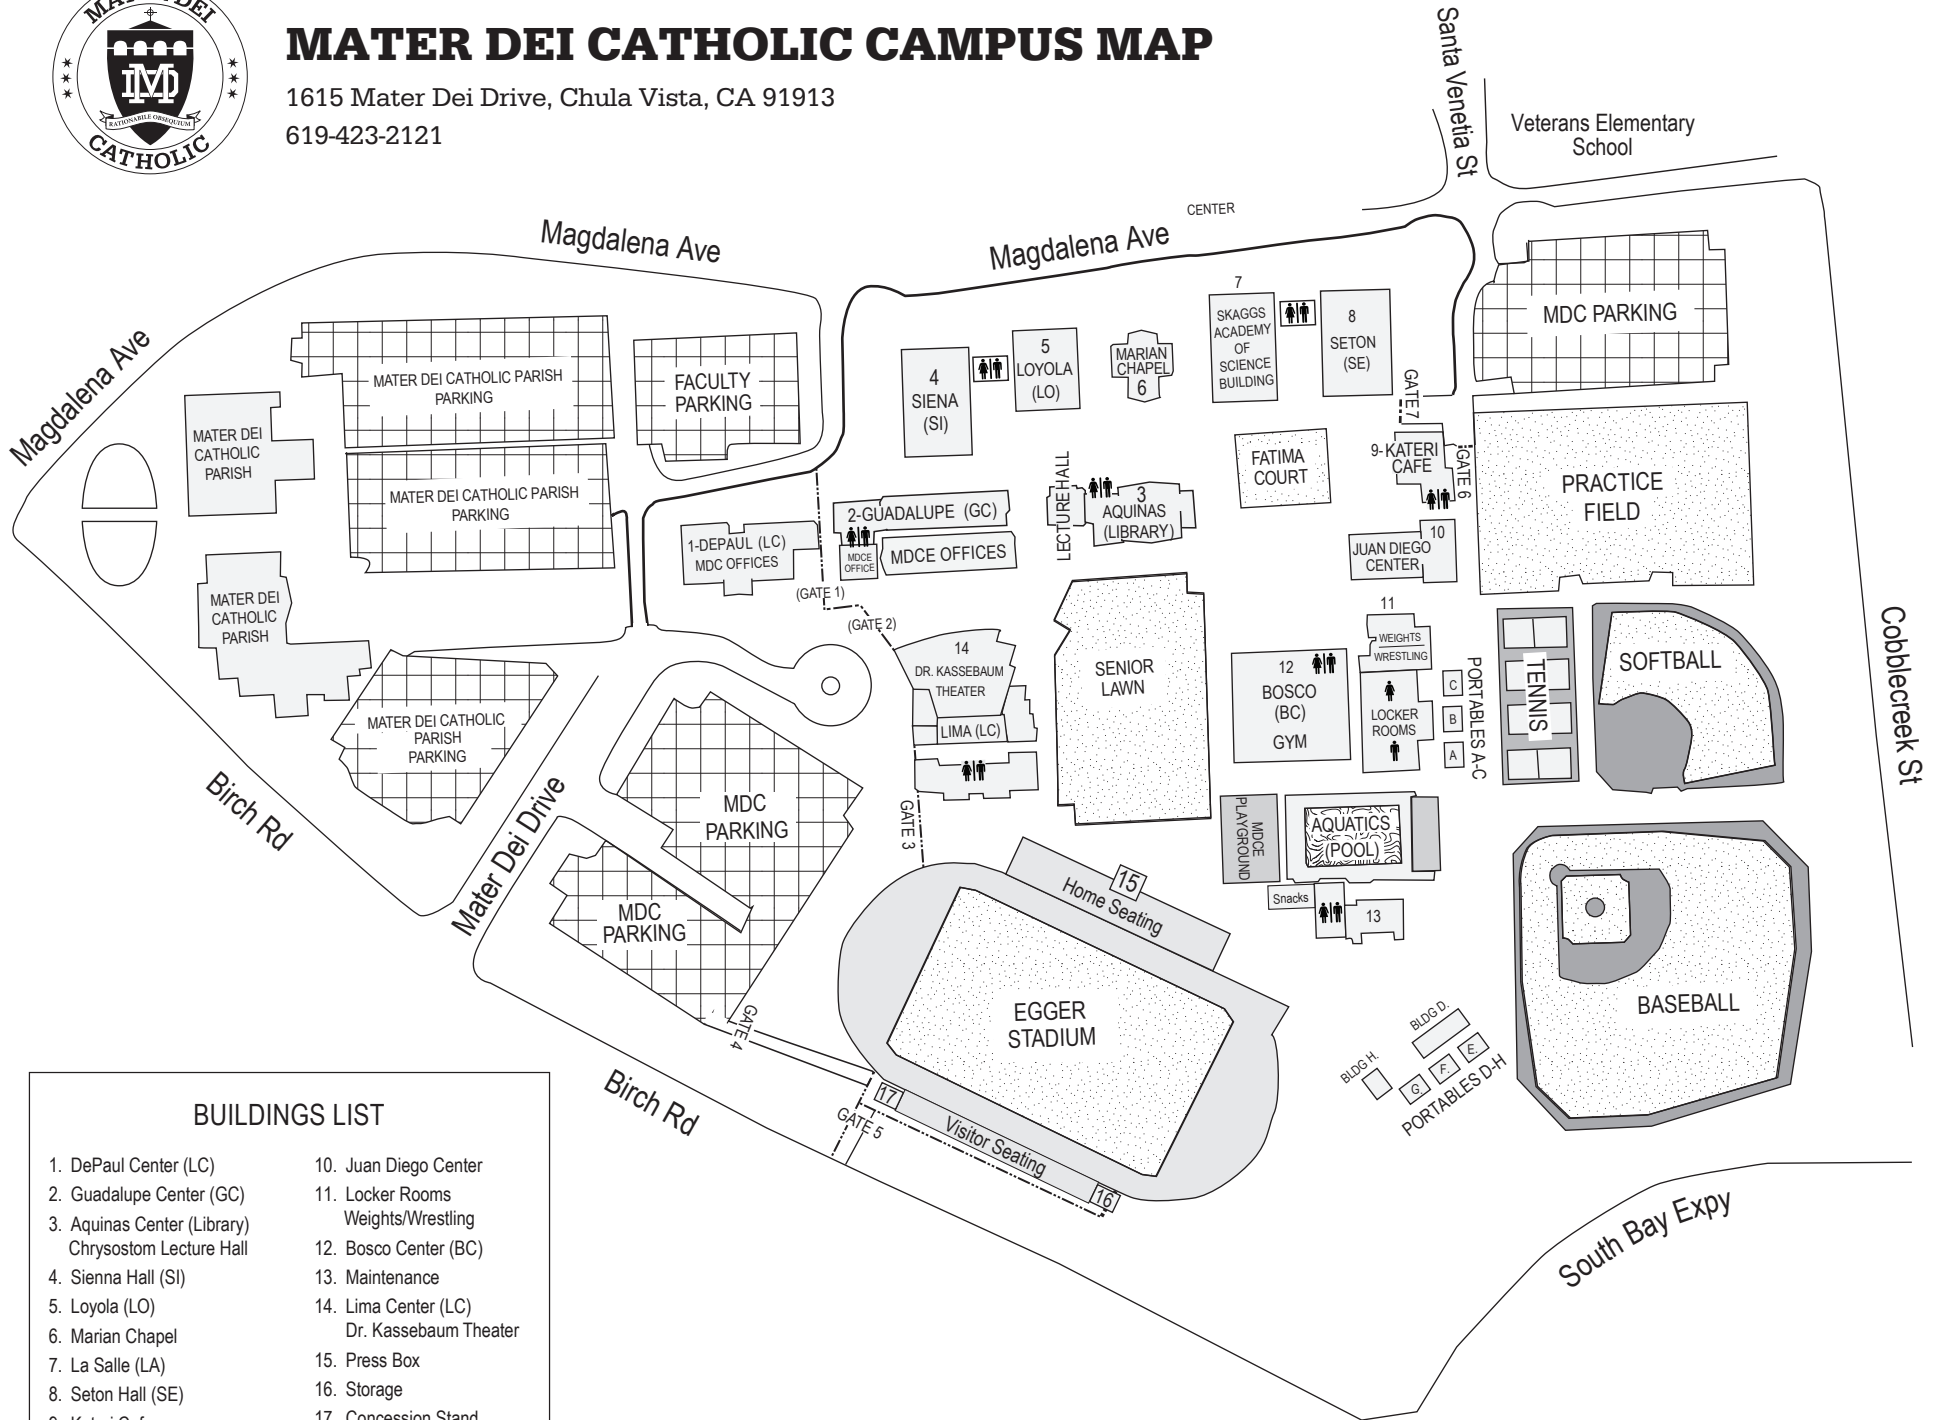

# MATER DEI CATHOLIC CAMPUS MAP

1615 Mater Dei Drive, Chula Vista, CA 91913  
619-423-2121

## BUILDINGS LIST

- |                             |                       |
|-----------------------------|-----------------------|
| 1. DePaul Center (LC)       | 10. Juan Diego Center |
| 2. Guadalupe Center (GC)    | 11. Locker Rooms      |
| 3. Aquinas Center (Library) | Weights/Wrestling     |
| Chrysostom Lecture Hall     | 12. Bosco Center (BC) |
| 4. Sienna Hall (SI)         | 13. Maintenance       |
| 5. Loyola (LO)              | 14. Lima Center (LC)  |
| 6. Marian Chapel            | Dr. Kassebaum Theater |
| 7. La Salle (LA)            | 15. Press Box         |
| 8. Seton Hall (SE)          | 16. Storage           |
| 9. Kateri Cafe              | 17. Concession Stand  |

See reverse side for campus building details