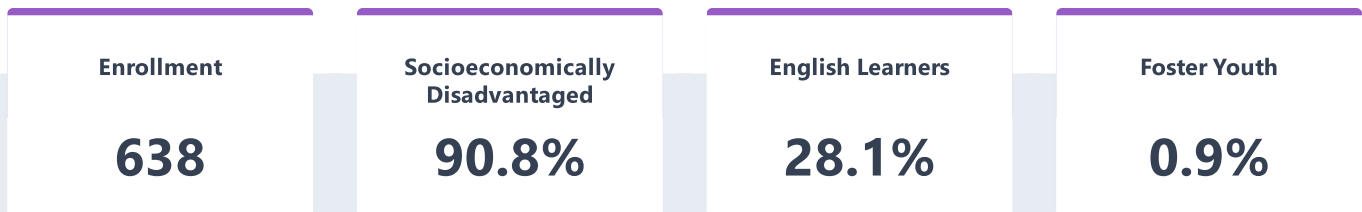

Student Population

Explore information about this school's student population.