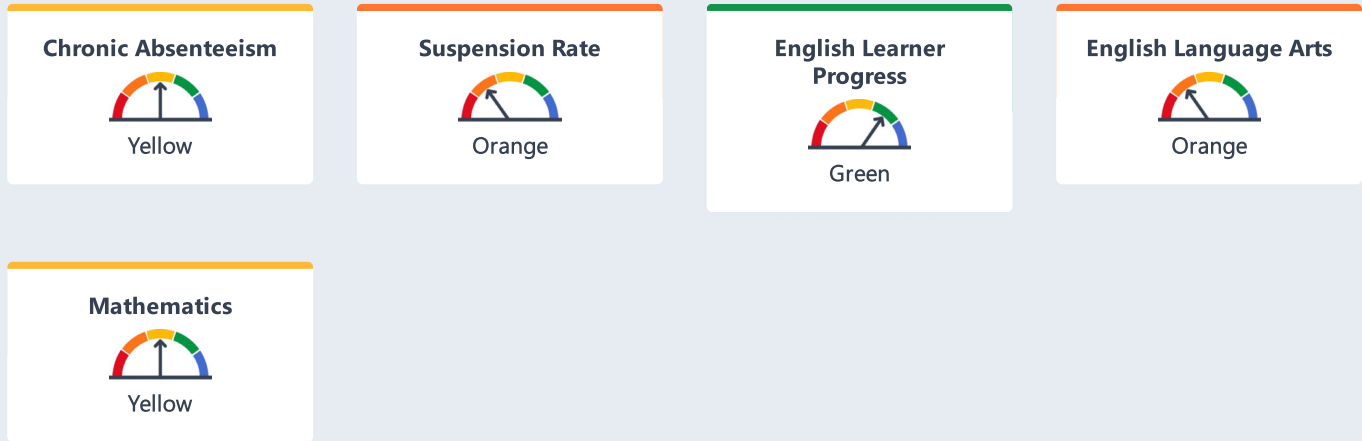

Crestmore Elementary

Explore the performance of Crestmore Elementary under California's Accountability System.