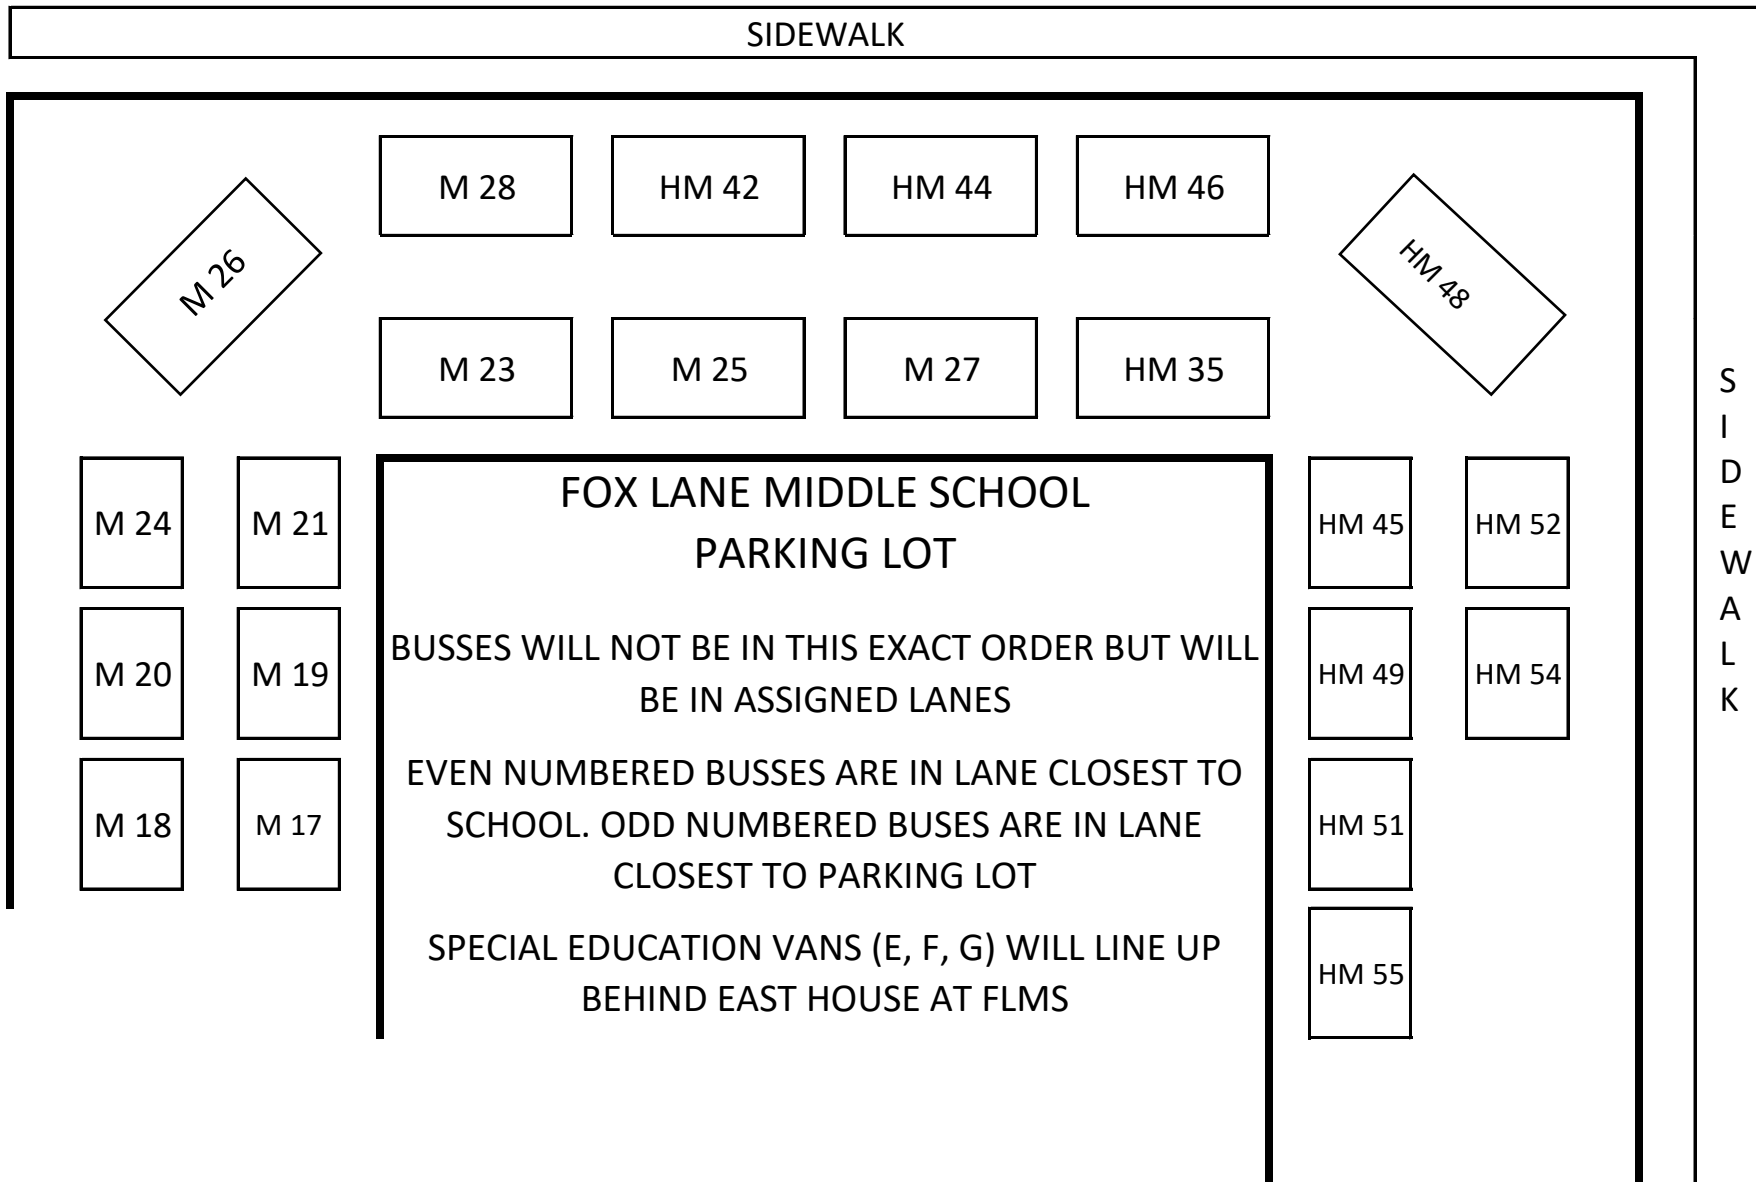

FOX LANE MIDDLE SCHOOL 2:20 PM DISMISSAL 2024-25 09/06/24

**FOX LANE MIDDLE SCHOOL
PARKING LOT**

BUSSES WILL NOT BE IN THIS EXACT ORDER BUT WILL
BE IN ASSIGNED LANES

EVEN NUMBERED BUSSES ARE IN LANE CLOSEST TO
SCHOOL. ODD NUMBERED BUSSES ARE IN LANE
CLOSEST TO PARKING LOT

SPECIAL EDUCATION VANS (E, F, G) WILL LINE UP
BEHIND EAST HOUSE AT FLMS

FLMS - HM 35, HM 42, HM 44, HM 45, HM 46, HM 48, HM 49, HM 51, HM 52, HM 54, HM 55

FLHS - HM 32, HM 33, HM34, HM 36, HM 38, HM 41, HM 43, HM 50, HM 53, HM 56, HM 57