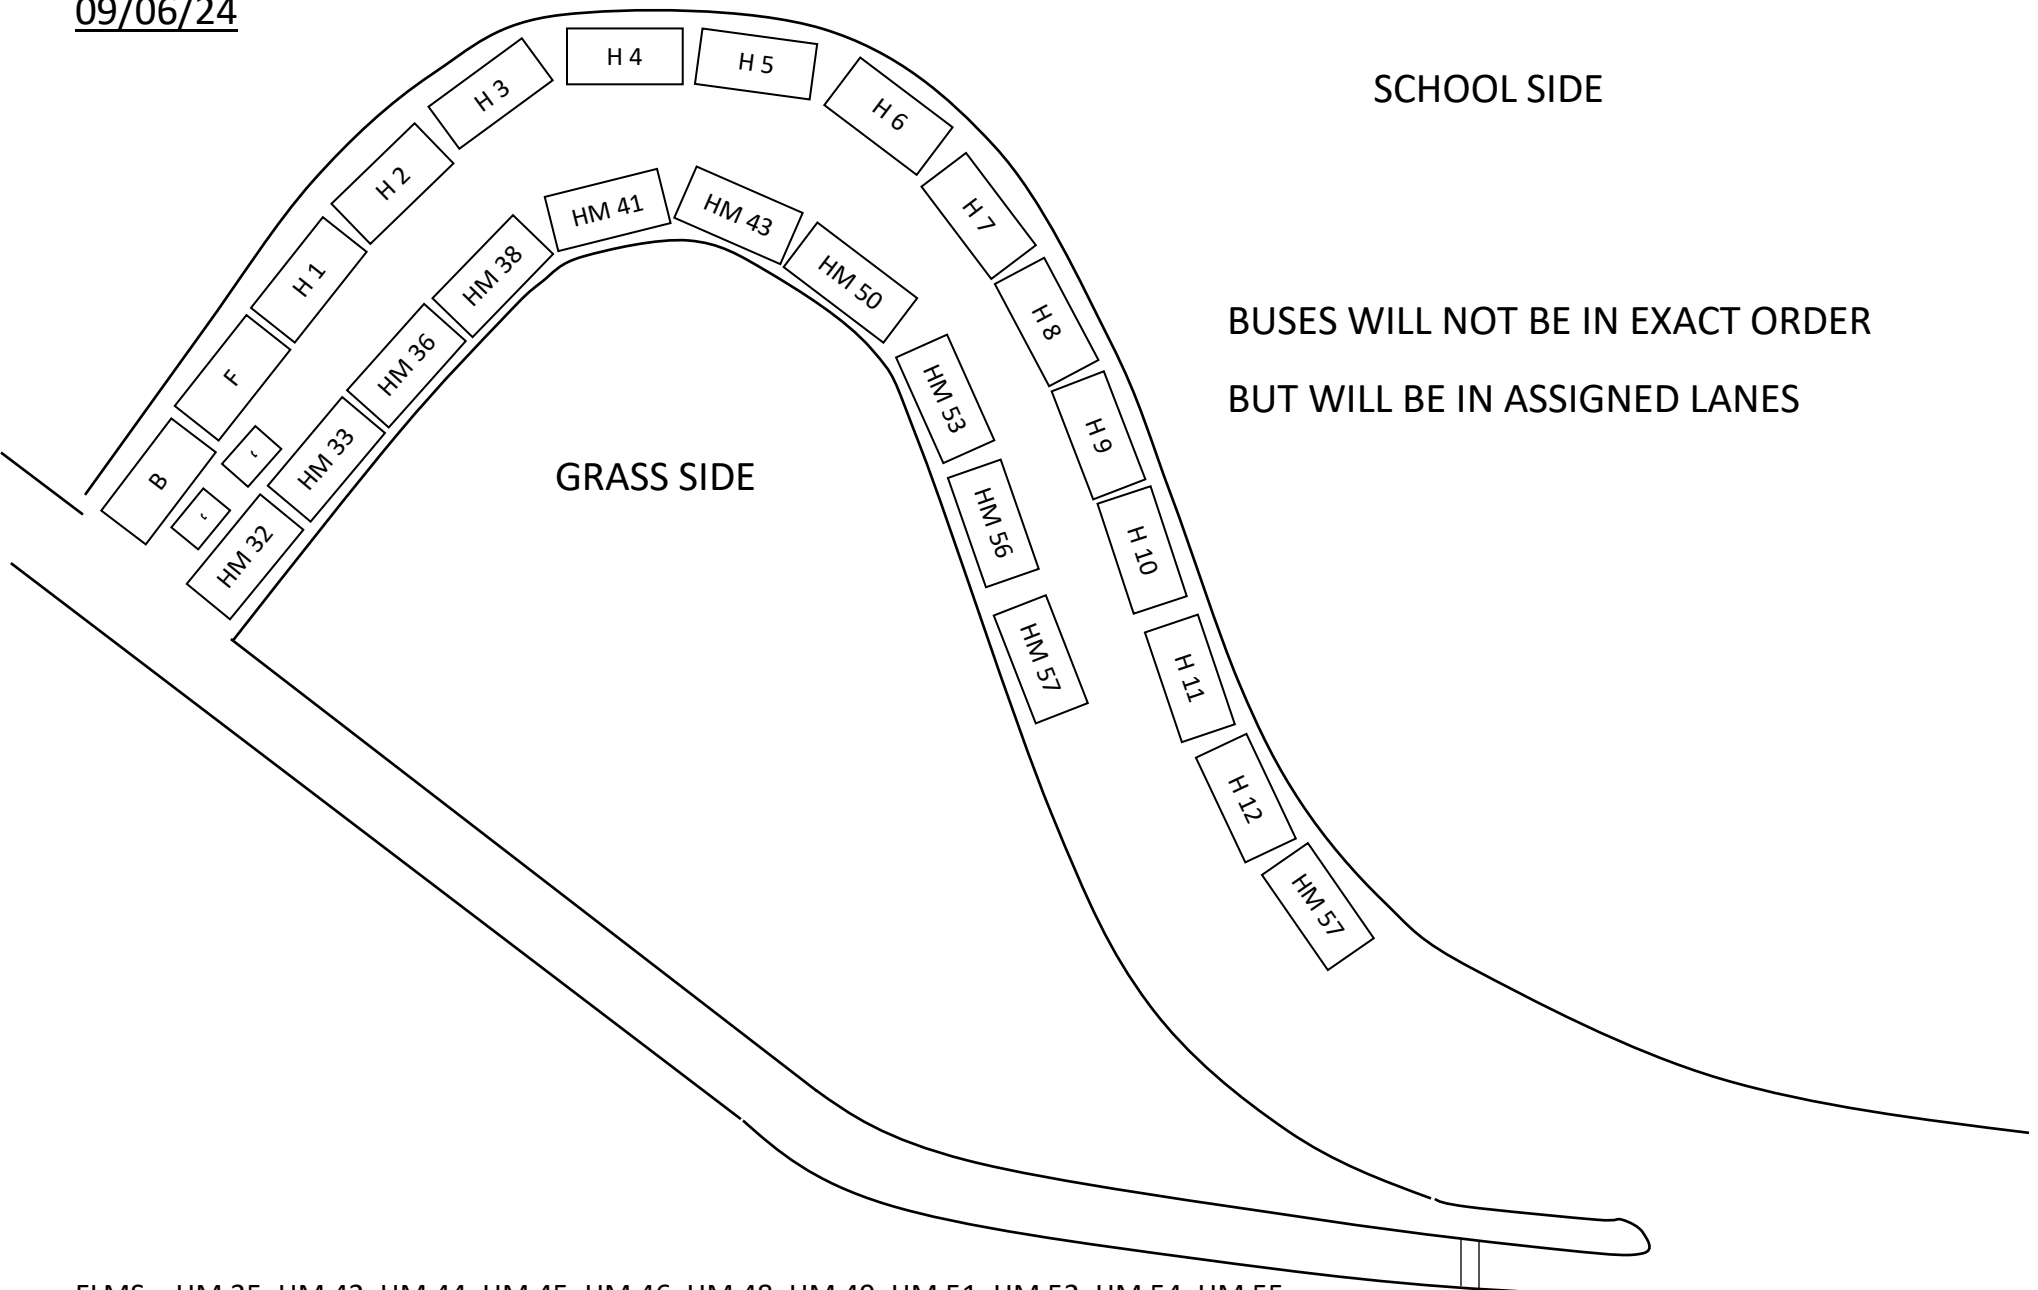

FOX LANE HIGH SCHOOL 2:14 PM DISMISSAL – 2024-25

09/06/24

SCHOOL SIDE

BUSES WILL NOT BE IN EXACT ORDER
BUT WILL BE IN ASSIGNED LANES

GRASS SIDE

FLMS – HM 35, HM 42, HM 44, HM 45, HM 46, HM 48, HM 49, HM 51, HM 52, HM 54, HM 55