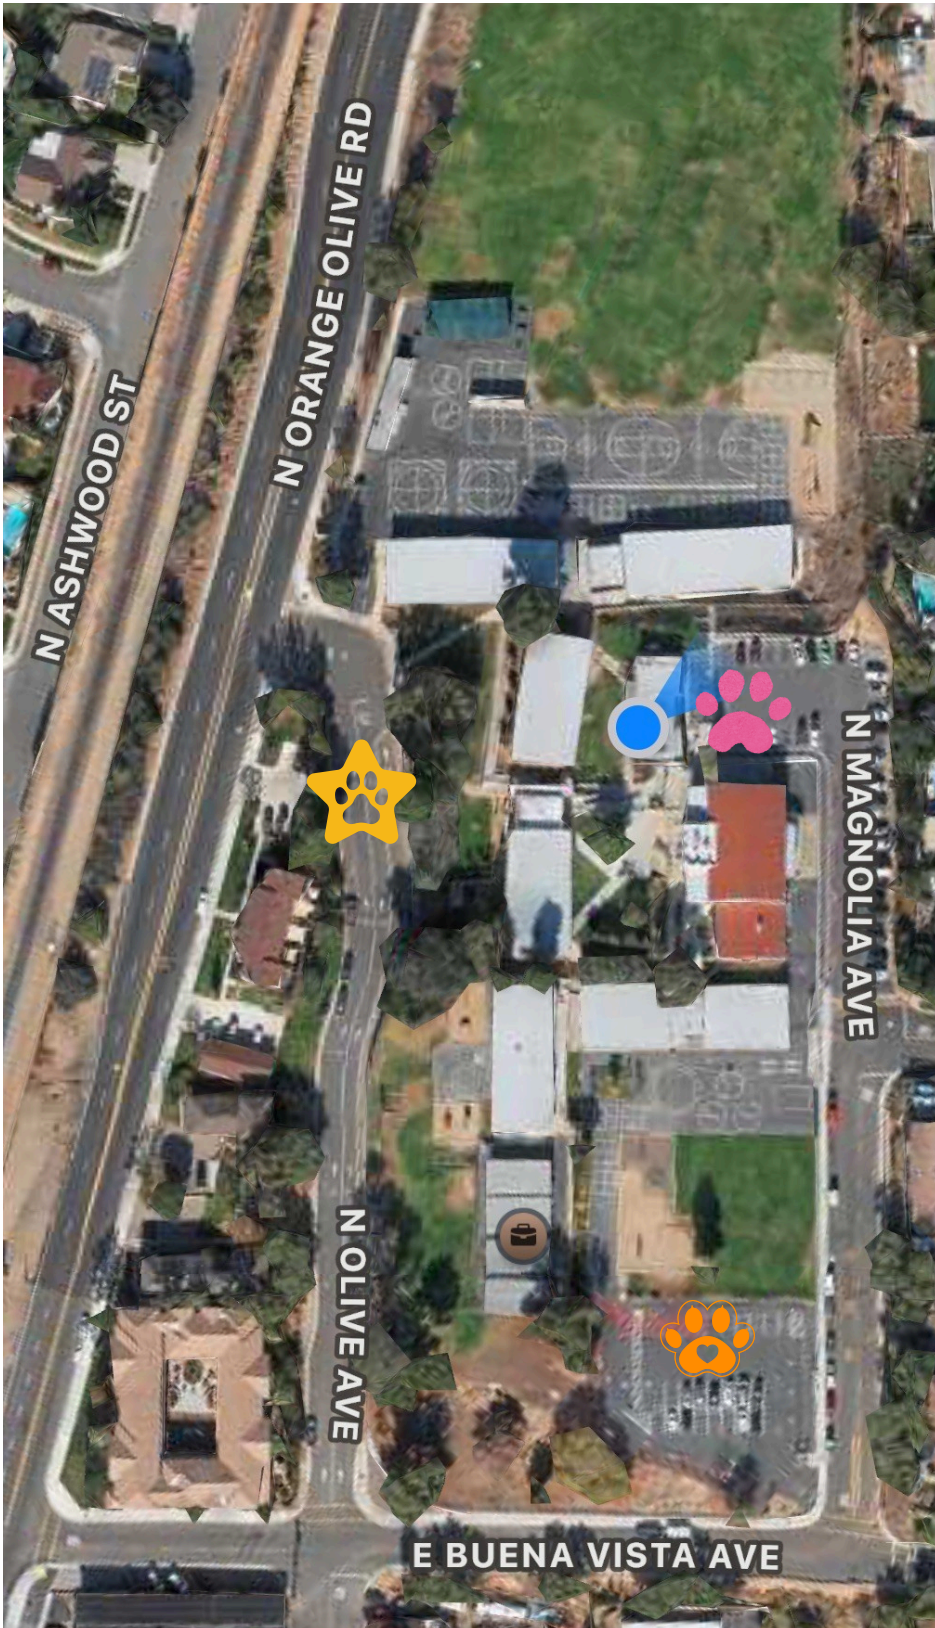

OLIVE ELEMENTARY DROP-OFF LOCATIONS

**KINDERGARTEN-
6TH GRADE
DROP-OFF**

4TH- 6TH GRADE PICK-UP

**PRE-SCHOOL GATE
OPENS 7:50AM
CLOSES 8:00AM**

**TK GATE
OPENS 8:00AM
CLOSES 8:12AM**

**KINDERGARTEN-3RD GRADE
PICK-UP**

OFFICE

LATE STUDENTS ONLY

**STUDENTS BEING
PICKED UP EARLY**