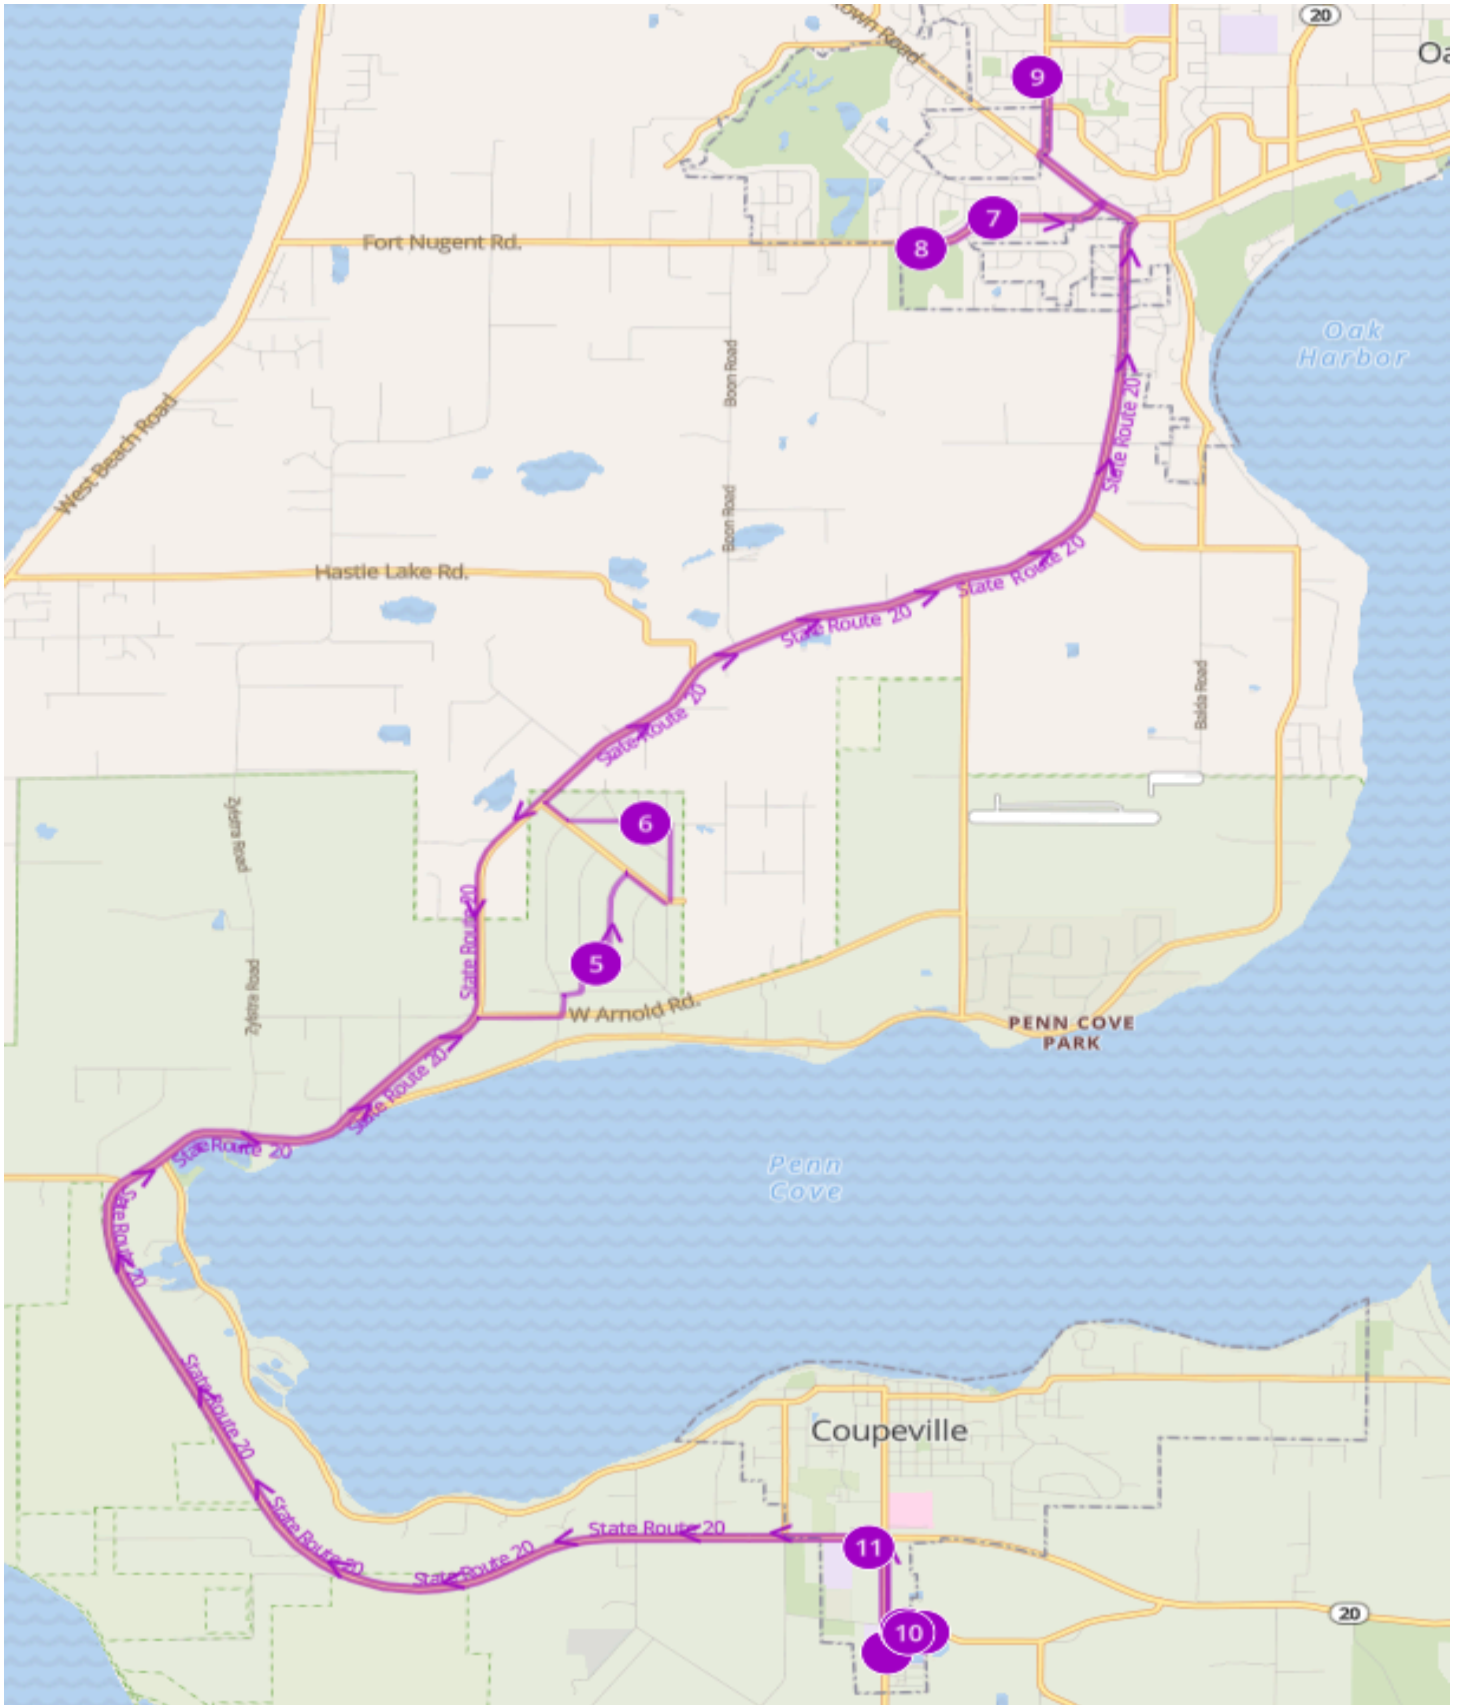

PURPLE - MS/HS AM Snow & Emergency Route

PURPLE - MS/HS PM Snow & Emergency Route

PURPLE - MS/HS AM Snow & Emergency Route

(Regular Start Times)

- #1 6:51 AM Leave Bus Barn
- #2 7:09 AM Southeast 8th Avenue
- #3 7:13 AM 631 SW 3rd Ave
- #4 7:16 AM Heller Rd & 8th Ave
- #5 7:18 AM Fort Nugent Ave & Quince St
- #6 7:19 AM Fort Nugent Park
- #7 7:27 AM Allyson St & Lisa St
- #8 7:31 AM 1667 Phillip St
- #9 7:45 AM Coupeville Middle School
- #10 7:45 AM Coupeville High School
- #11 7:52 AM Boys & Girls Club

PURPLE - MS/HS PM Snow & Emergency Route

(Regular Release Times)

- #1 2:20 PM Leave Bus Barn
- #2 2:30 PM Coupeville Middle School
- #3 2:30 PM Coupeville High School school
- #4 2:36 PM Start MS/HS Route
- #5 2:46 PM 1667 Phillip St
- #6 2:53 PM Allyson St & Lisa St
- #7 3:01 PM Fort Nugent Ave & Quince St
- #8 3:02 PM Fort Nugent Park
- #9 3:07 PM 8th Ave & Orcas St
- #10 3:24 PM Coupeville Middle School
- #11 3:26 PM Elementary Teacher Parking