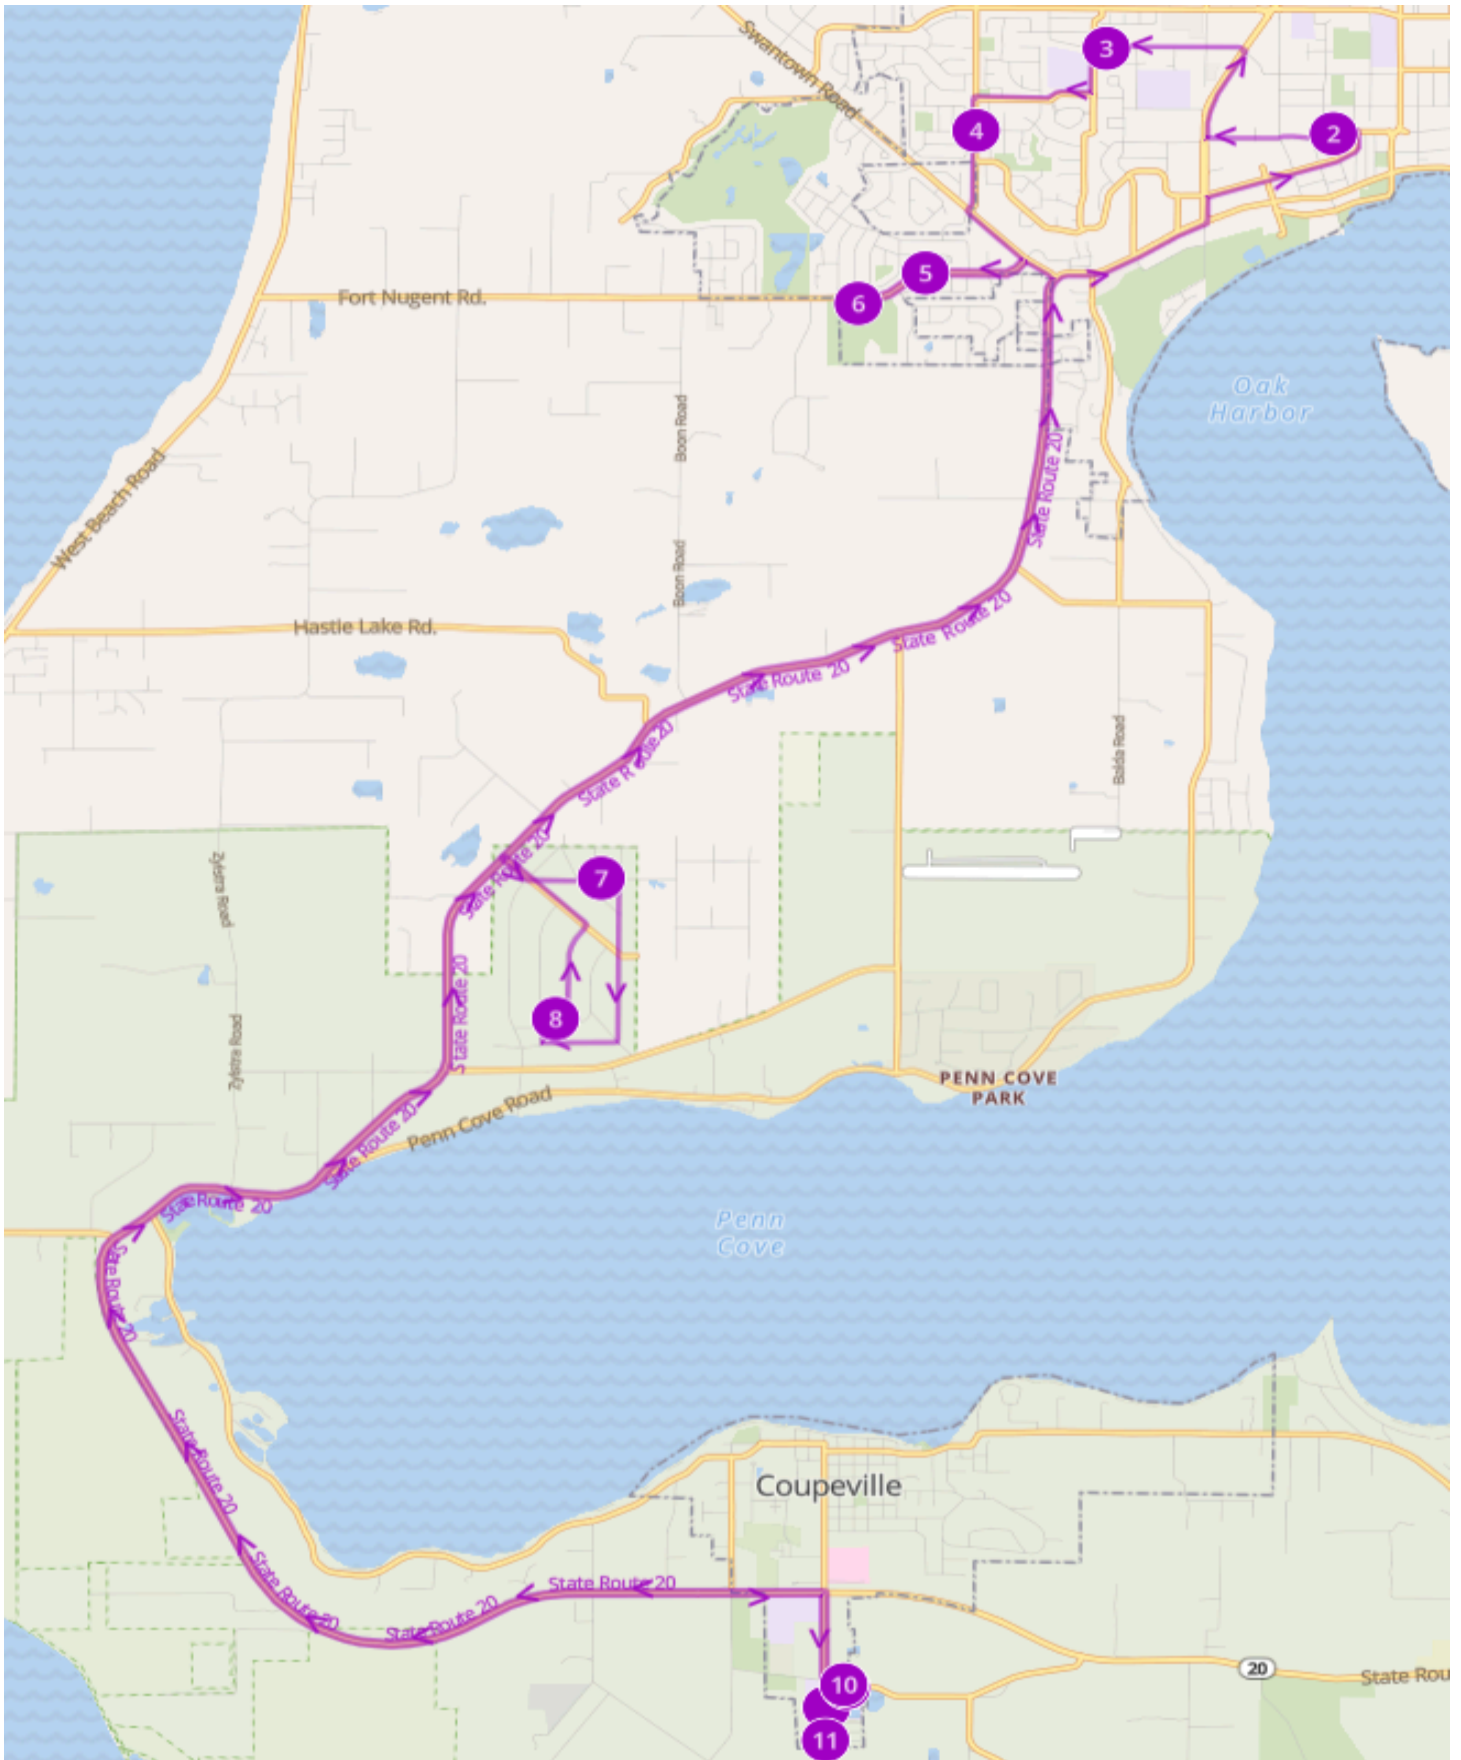

PURPLE - MS/HS AM Snow & Emergency Route

PURPLE - MS/HS PM Snow & Emergency Route

PURPLE - MS/HS AM Snow & Emergency Route

(Regular Start Times)

- #1 6:51 AM Leave Bus Barn
- #2 7:09 AM Southeast 8th Avenue
- #3 7:13 AM 631 SW 3rd Ave
- #4 7:16 AM Heller Rd & 8th Ave
- #5 7:18 AM Fort Nugent Ave & Quince St
- #6 7:19 AM Fort Nugent Park
- #7 7:27 AM Allyson St & Lisa St
- #8 7:31 AM 1667 Phillip St
- #9 7:45 AM Coupeville Middle School
- #10 7:45 AM Coupeville High School
- #11 7:52 AM Boys & Girls Club

PURPLE - MS/HS PM Snow & Emergency Route

(Regular Release Times)

- #1 2:20 PM Leave Bus Barn
- #2 2:30 PM Coupeville Middle School
- #3 2:30 PM Coupeville High School school
- #4 2:36 PM Start MS/HS Route
- #5 2:46 PM 1667 Phillip St
- #6 2:53 PM Allyson St & Lisa St
- #7 3:01 PM Fort Nugent Ave & Quince St
- #8 3:02 PM Fort Nugent Park
- #9 3:07 PM 8th Ave & Orcas St
- #10 3:24 PM Coupeville Middle School
- #11 3:26 PM Elementary Teacher Parking