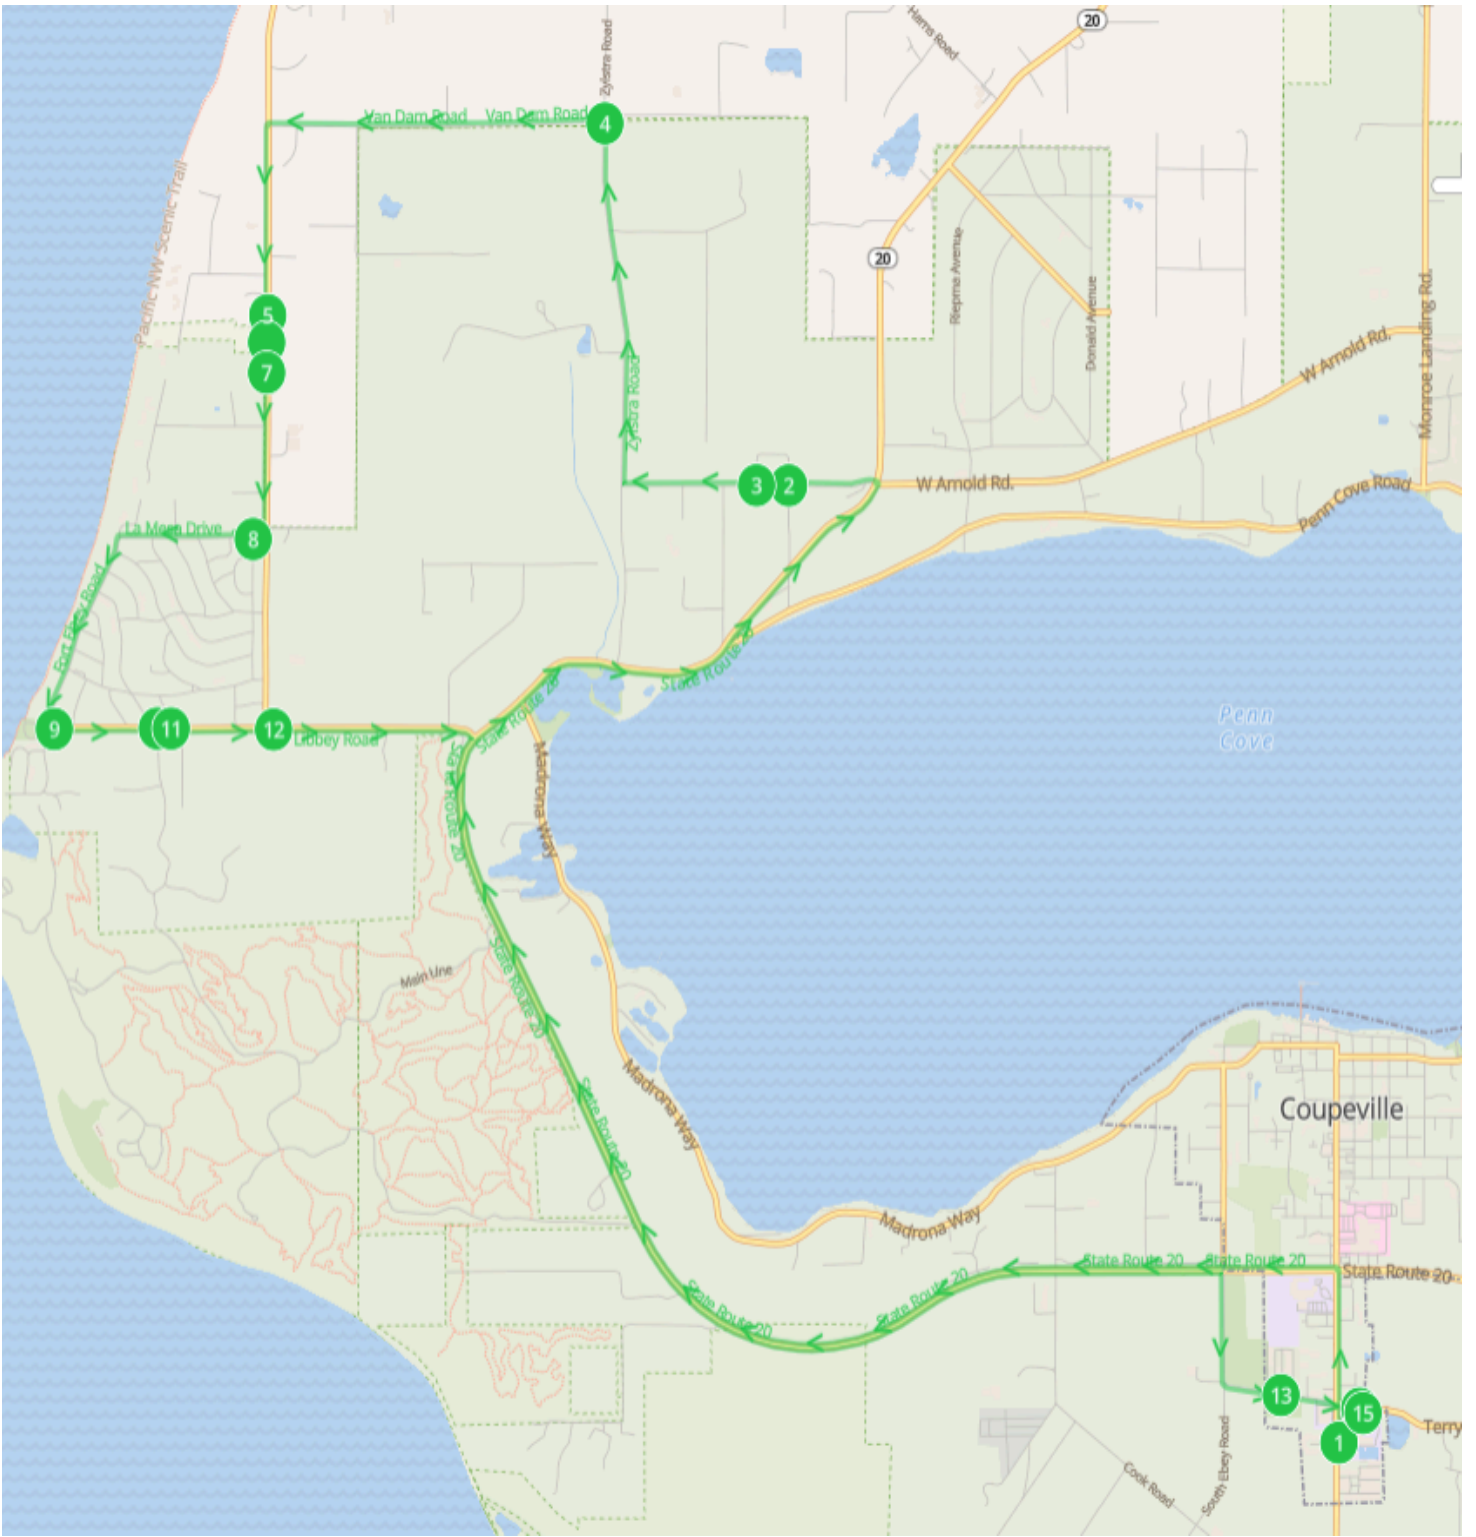

GREEN - MS/HS AM Snow & Emergency Route

GREEN - MS/HS PM Snow & Emergency Route

UPDATED 10/19/24

GREEN - MS/HS AM Snow & Emergency Route

(Regular Start Times)

- #1 6:58 AM Leave Bus Barn
- #2 7:08 AM Arnold Rd & Holbrook Rd
- #3 7:08 AM 1948 Arnold Rd
- #4 7:13 AM Zylstra Rd & Van Dam Rd
- #5 7:18 AM 1004 West Beach Rd
- #6 7:18 AM 994 West Beach Rd
- #7 7:19 AM 951 West Beach Rd
- #8 7:20 AM La Mesa Dr & El Pozo St
- #9 7:24 AM Fort Ebey Rd & Libbey Rd
- #10 7:25 AM Libbey Rd & Hill Valley Dr
- #11 7:25 AM Coronado Ave & Libbey Rd
- #12 7:27 AM 2494 Libbey Rd
- #13 7:34 AM Terry Mobile Home Park
- #14 7:36 AM Coupeville High School
- #15 7:36 AM Coupeville Middle School

GREEN - MS/HS PM Snow & Emergency Route

(Regular Start Times)

- #1 2:20 PM Leave Bus Barn
- #2 2:30 PM Coupeville High School
- #3 2:30 PM Coupeville Middle School
- #4 2:36 PM Start MS/HS Route
- #5 2:37 PM Terry Mobile Home Park
- #6 2:38 PM 26 Ebey Rd
- #7 2:46 PM Arnold Rd & Holbrook Rd
- #8 2:47 PM 1948 Arnold Rd
- #9 2:51 PM Zylstra Rd & Van Dam Rd
- #10 2:56 PM 1004 West Beach Rd
- #11 2:56 PM 994 West Beach Rd
- #12 2:57 PM 951 West Beach Rd
- #13 2:58 PM La Mesa Dr & El Pozo St
- #14 3:02 PM Fort Ebey Rd & Libbey Rd
- #15 3:03 PM Libbey Rd & Hill Valley Dr
- #16 3:03 PM Coronado Ave & Libbey Rd
- #17 3:05 PM 2494 Libbey Rd
- #18 3:12 PM Elementary School (End Route)