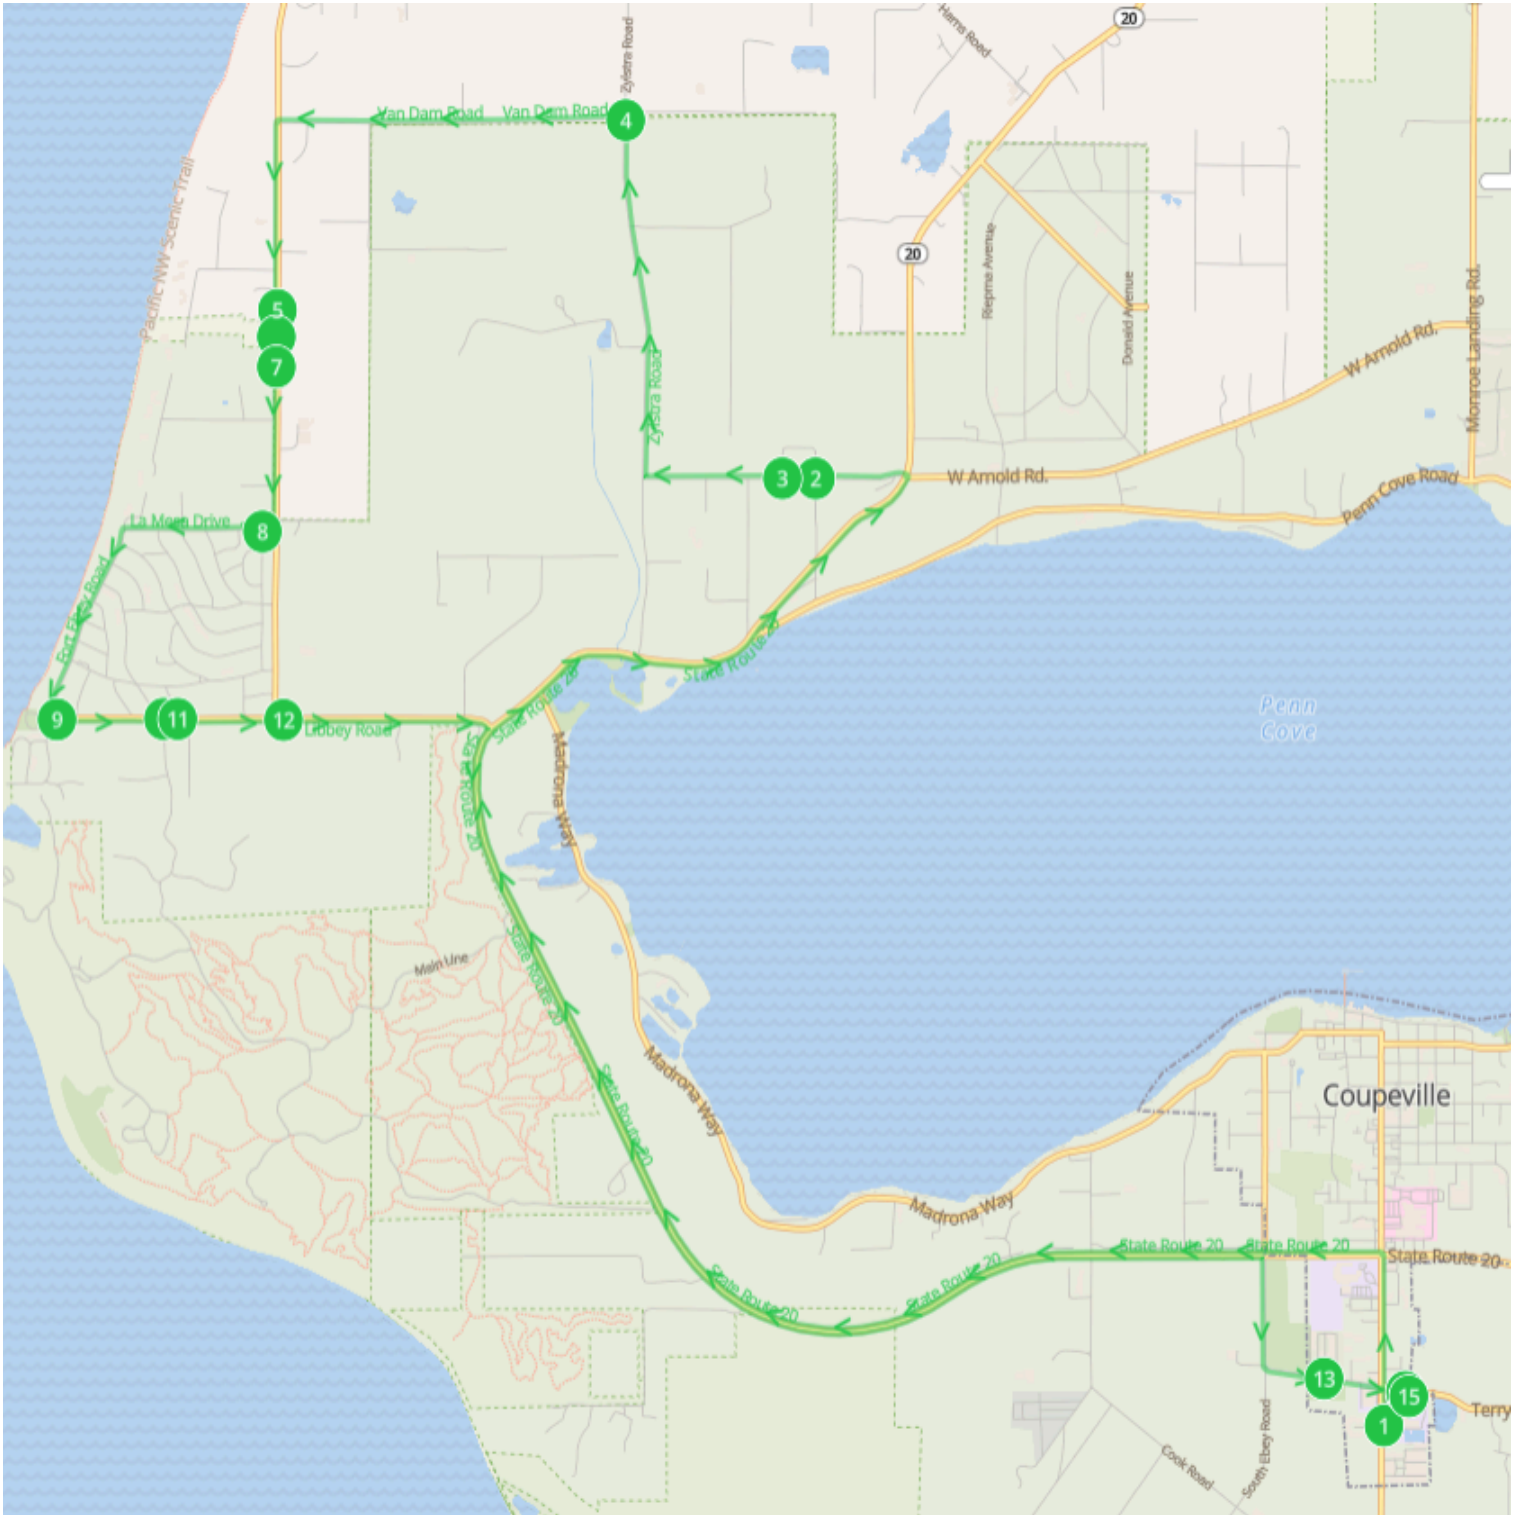

GREEN - MS/HS AM Snow & Emergency Route

GREEN - MS/HS PM Snow & Emergency Route

UPDATED 10/19/24

GREEN - MS/HS AM Snow & Emergency Route

(Regular Start Times)

- #1 6:58 AM Leave Bus Barn
- #2 7:08 AM Arnold Rd & Holbrook Rd
- #3 7:08 AM 1948 Arnold Rd
- #4 7:13 AM Zylstra Rd & Van Dam Rd
- #5 7:18 AM 1004 West Beach Rd
- #6 7:18 AM 994 West Beach Rd
- #7 7:19 AM 951 West Beach Rd
- #8 7:20 AM La Mesa Dr & El Pozo St
- #9 7:24 AM Fort Ebey Rd & Libbey Rd
- #10 7:25 AM Libbey Rd & Hill Valley Dr
- #11 7:25 AM Coronado Ave & Libbey Rd
- #12 7:27 AM 2494 Libbey Rd
- #13 7:34 AM Terry Mobile Home Park
- #14 7:36 AM Coupeville High School
- #15 7:36 AM Coupeville Middle School

GREEN - MS/HS PM Snow & Emergency Route

(Regular Start Times)

- #1 2:20 PM Leave Bus Barn
- #2 2:30 PM Coupeville High School
- #3 2:30 PM Coupeville Middle School
- #4 2:36 PM Start MS/HS Route
- #5 2:37 PM Terry Mobile Home Park
- #6 2:38 PM 26 Ebey Rd
- #7 2:46 PM Arnold Rd & Holbrook Rd
- #8 2:47 PM 1948 Arnold Rd
- #9 2:51 PM Zylstra Rd & Van Dam Rd
- #10 2:56 PM 1004 West Beach Rd
- #11 2:56 PM 994 West Beach Rd
- #12 2:57 PM 951 West Beach Rd
- #13 2:58 PM La Mesa Dr & El Pozo St
- #14 3:02 PM Fort Ebey Rd & Libbey Rd
- #15 3:03 PM Libbey Rd & Hill Valley Dr
- #16 3:03 PM Coronado Ave & Libbey Rd
- #17 3:05 PM 2494 Libbey Rd
- #18 3:12 PM Elementary School (End Route)