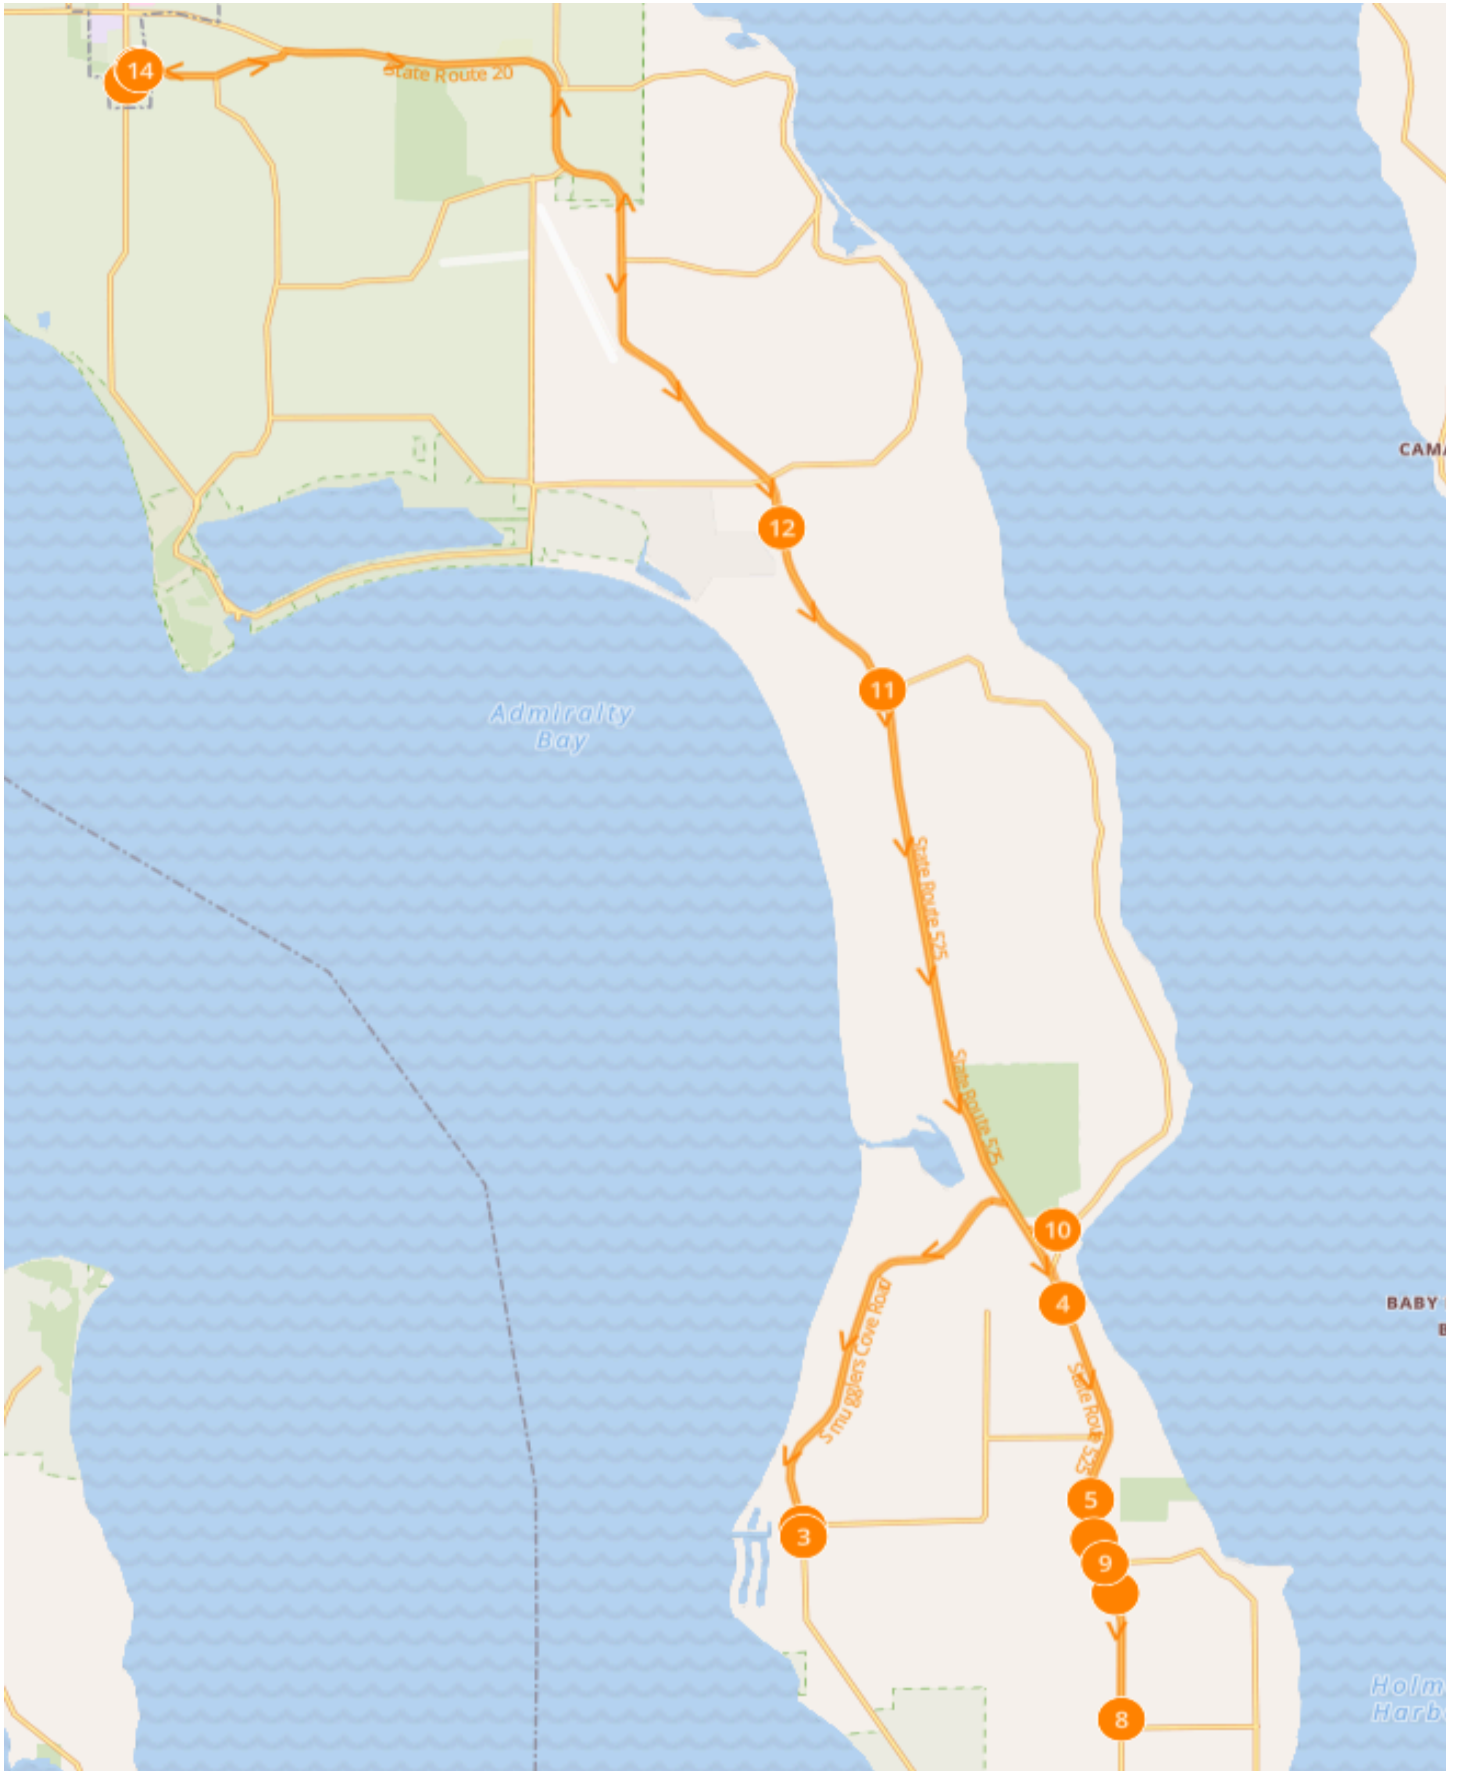

ORANGE - MS/HS AM Snow & Emergency Route

ORANGE - MS/HS PM Snow & Emergency Route

ORANGE - MS/HS AM Snow & Emergency Route

(Regular Start Times)

- #1 6:39 AM Leave Bus Barn
- #2 7:01 AM Lagoon Point Rd & Smugglers Cove Rd (Old Fire House)
- #3 7:06 AM Smugglers Cove Rd & Westcliff Dr
- #4 7:13 AM Greenbank Store
- #5 7:16 AM 23947 SR 525
- #6 7:16 AM SR 525 & Larson Rd
- #7 7:17 AM SR 525 & Plantation Dr
- #8 7:18 AM Hwy 525 & Classic Rd (PULL OUT NORTH OF TRANSIT STOP)
- #9 7:24 AM SR 525 & Resort Rd
- #10 7:27 AM Wonn Rd (Greenbank Farms Drive)
- #11 7:33 AM Hwy 525 & Houston Rd (Transit Stop)
- #12 7:35 AM 29954 SR 525
- #13 7:45 AM Coupeville High School
- #14 7:45 AM Coupeville Middle School

ORANGE - MS/HS PM Snow & Emergency Route

(Regular Start Times)

- #1 2:20 PM Leave Bus Barn
- #2 2:30 PM Coupeville High School
- #3 2:30 PM Coupeville Middle School
- #4 2:36 PM Start MS/HS Route
- #5 2:57 PM Lagoon Point Rd & Smugglers Cove Rd (Old Fire House)
- #6 3:01 PM Smugglers Cove Rd & Westcliff Dr
- #7 3:09 PM Wonn Rd (Greenbank Farms Drive)
- #8 3:11 PM Greenbank Store
- #9 3:14 PM 23947 SR 525
- #10 3:14 PM SR 525 & Larson Rd
- #11 3:15 PM SR 525 & Plantation Dr
- #12 3:16 PM Hwy 525 & Classic Rd (PULL OUT NORTH OF TRANSIT STOP)
- #13 3:22 PM SR 525 & Resort Rd
- #14 3:30 PM Hwy 525 & Houston Rd (Transit Stop)
- #15 3:32 PM 29954 SR 525
- #16 3:41 PM Elementary School (End Route)