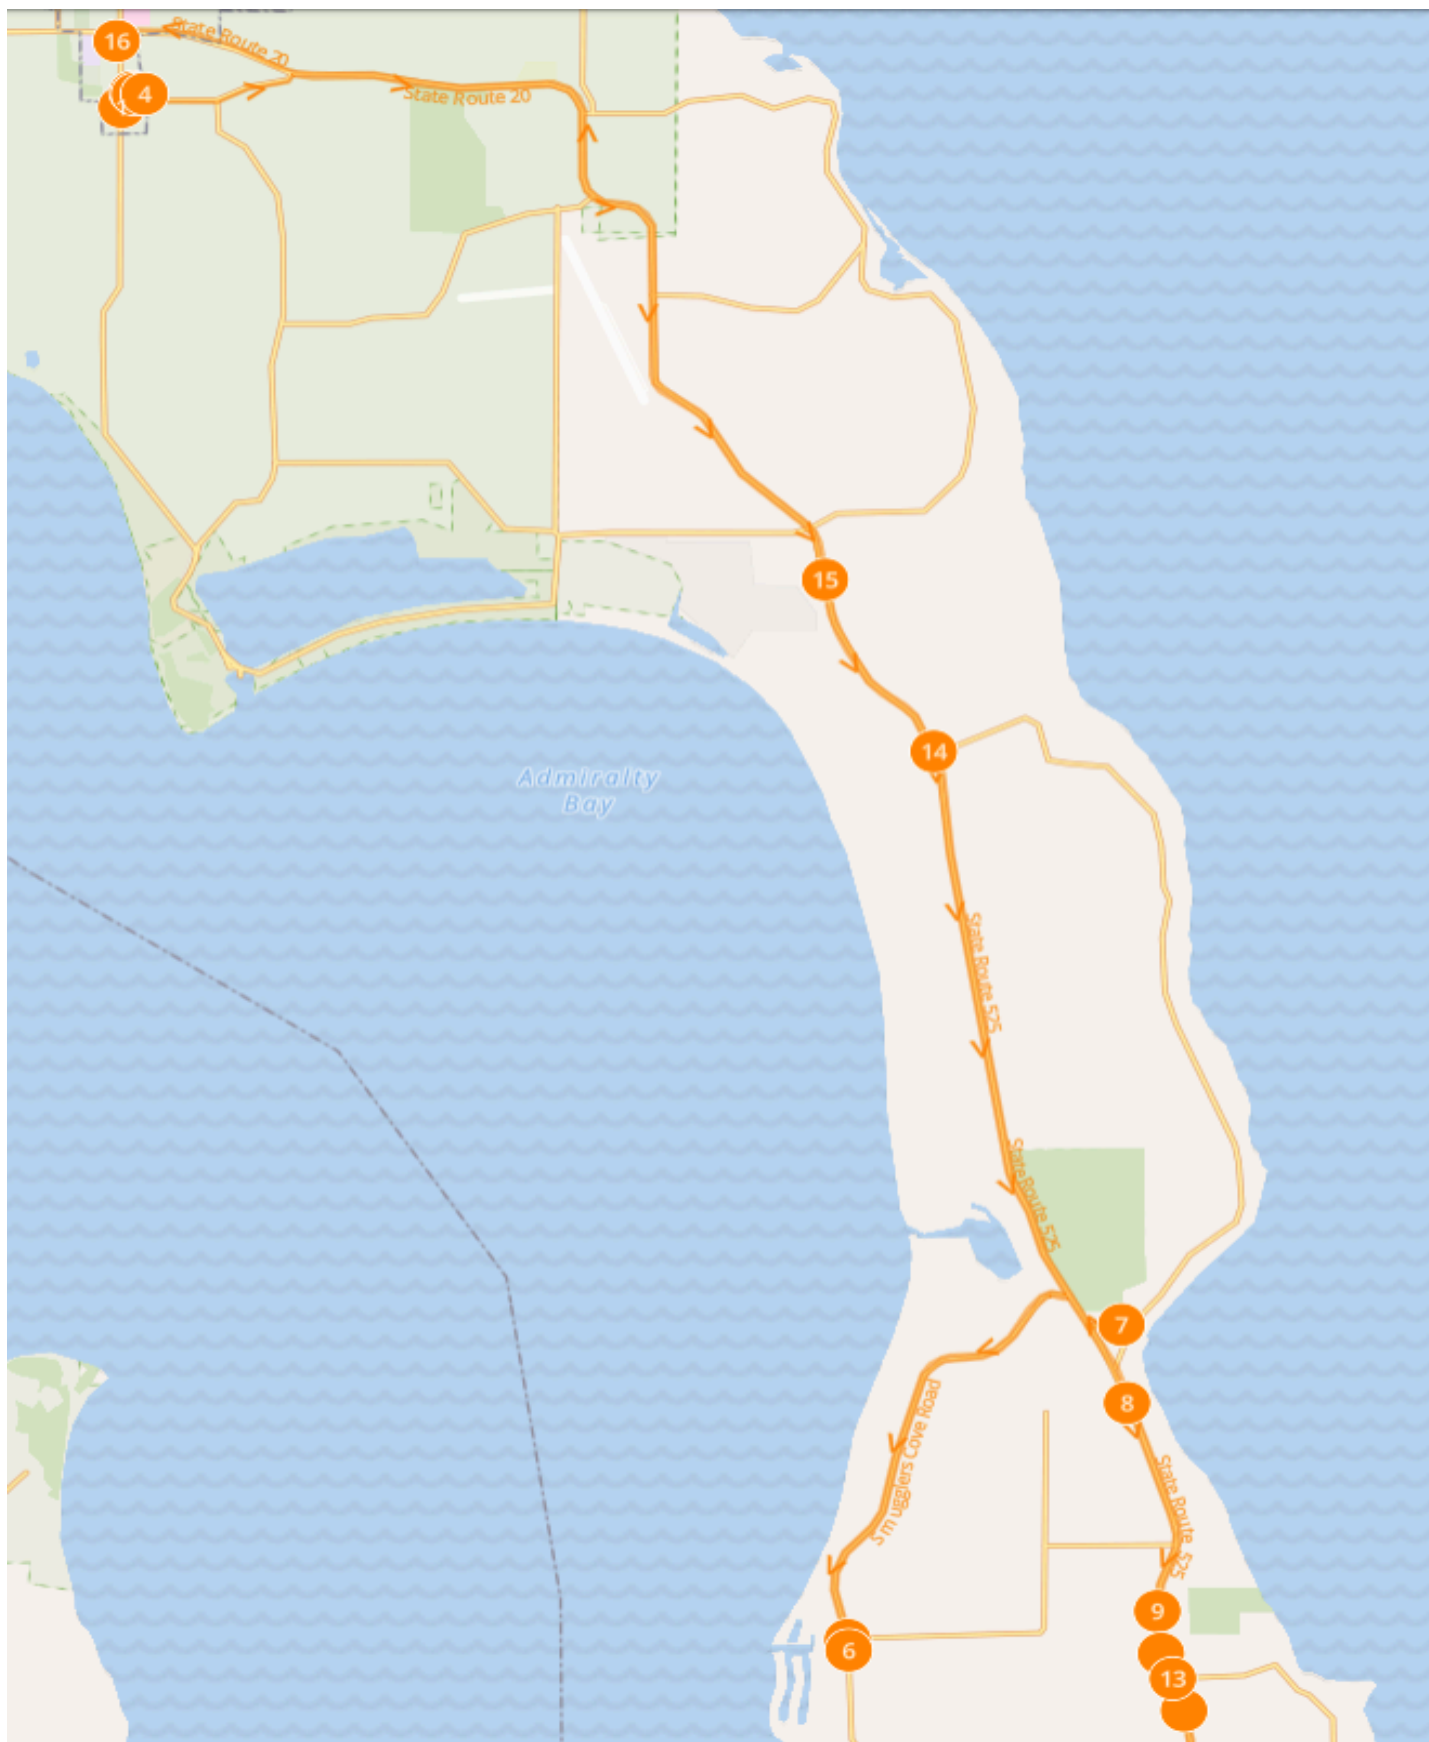

ORANGE - MS/HS AM Snow & Emergency Route

ORANGE - MS/HS PM Snow & Emergency Route

ORANGE - MS/HS AM Snow & Emergency Route

(Regular Start Times)

- #1 6:39 AM Leave Bus Barn
- #2 7:01 AM Lagoon Point Rd & Smugglers Cove Rd (Old Fire House)
- #3 7:06 AM Smugglers Cove Rd & Westcliff Dr
- #4 7:13 AM Greenbank Store
- #5 7:16 AM 23947 SR 525
- #6 7:16 AM SR 525 & Larson Rd
- #7 7:17 AM SR 525 & Plantation Dr
- #8 7:18 AM Hwy 525 & Classic Rd (PULL OUT NORTH OF TRANSIT STOP)
- #9 7:24 AM SR 525 & Resort Rd
- #10 7:27 AM Wonn Rd (Greenbank Farms Drive)
- #11 7:33 AM Hwy 525 & Houston Rd (Transit Stop)
- #12 7:35 AM 29954 SR 525
- #13 7:45 AM Coupeville High School
- #14 7:45 AM Coupeville Middle School

ORANGE - MS/HS PM Snow & Emergency Route

(Regular Start Times)

- #1 2:20 PM Leave Bus Barn
- #2 2:30 PM Coupeville High School
- #3 2:30 PM Coupeville Middle School
- #4 2:36 PM Start MS/HS Route
- #5 2:57 PM Lagoon Point Rd & Smugglers Cove Rd (Old Fire House)
- #6 3:01 PM Smugglers Cove Rd & Westcliff Dr
- #7 3:09 PM Wonn Rd (Greenbank Farms Drive)
- #8 3:11 PM Greenbank Store
- #9 3:14 PM 23947 SR 525
- #10 3:14 PM SR 525 & Larson Rd
- #11 3:15 PM SR 525 & Plantation Dr
- #12 3:16 PM Hwy 525 & Classic Rd (PULL OUT NORTH OF TRANSIT STOP)
- #13 3:22 PM SR 525 & Resort Rd
- #14 3:30 PM Hwy 525 & Houston Rd (Transit Stop)
- #15 3:32 PM 29954 SR 525
- #16 3:41 PM Elementary School (End Route)