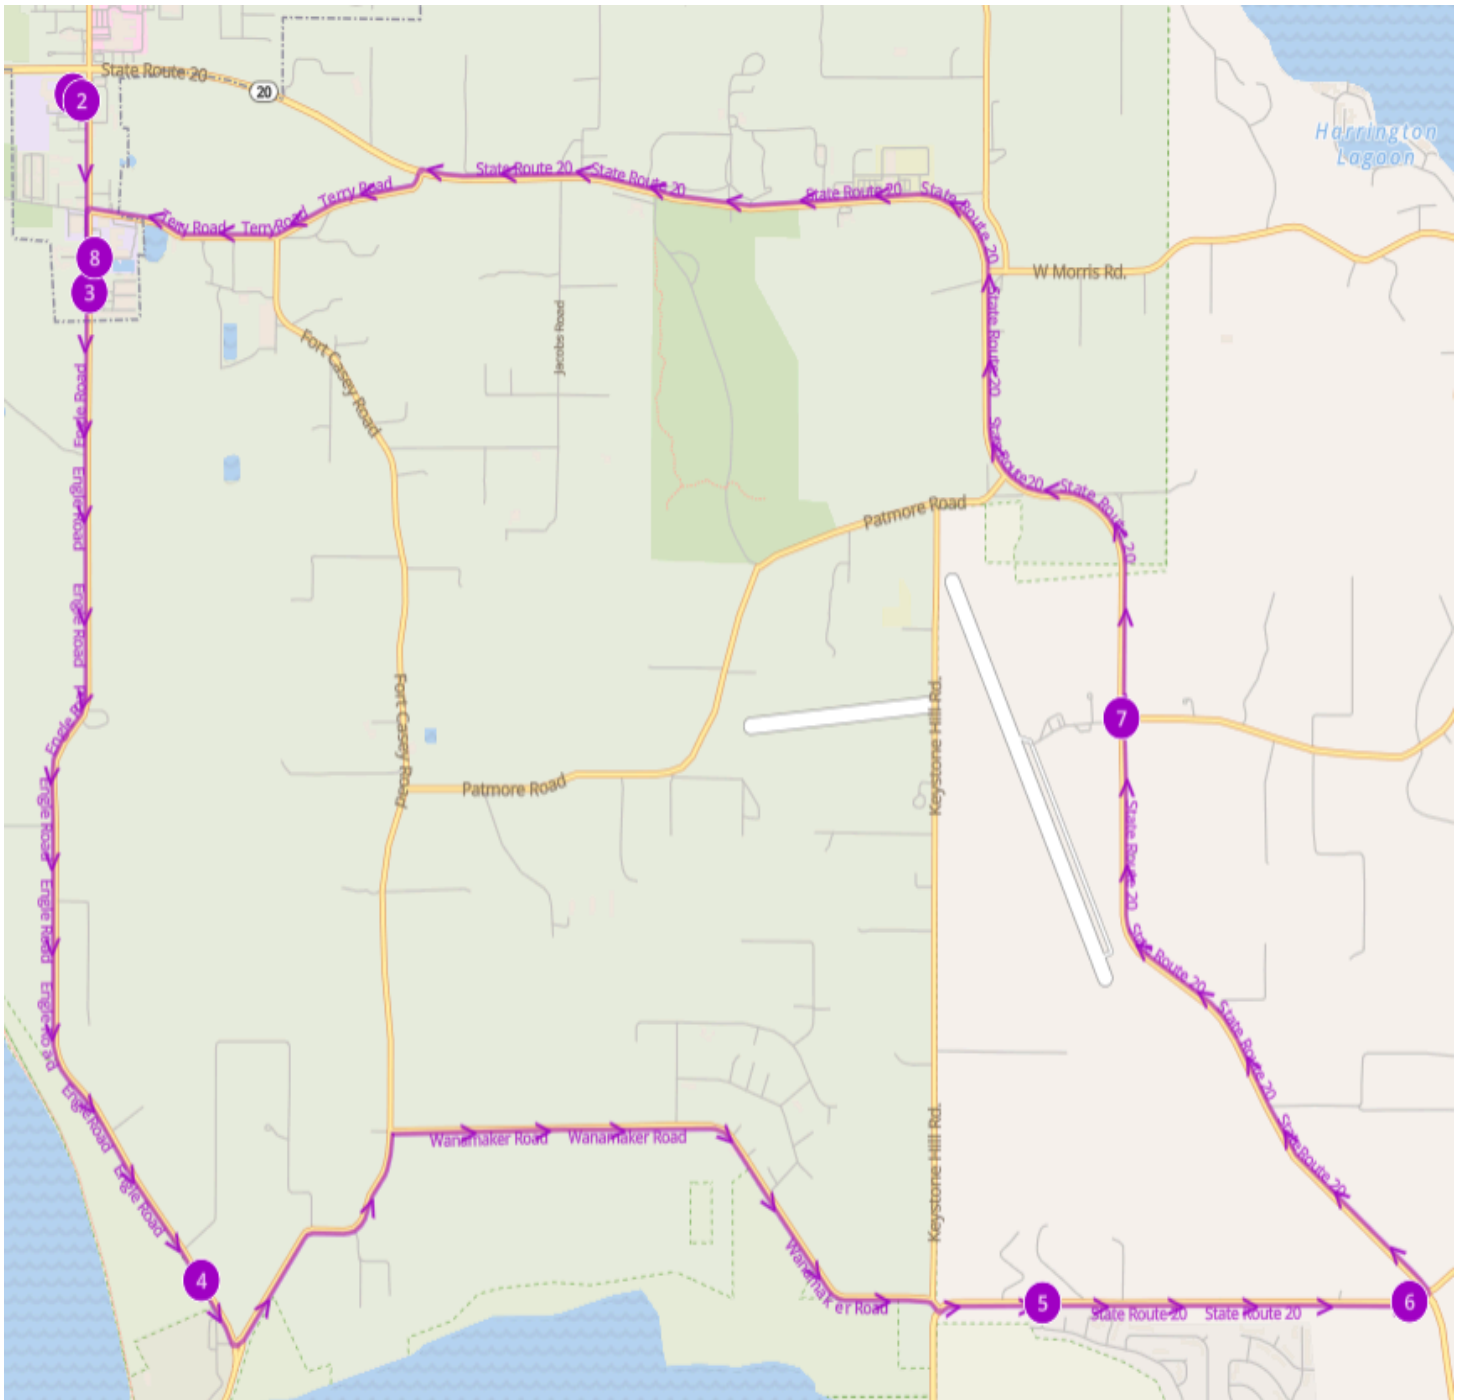

PURPLE - ELEMENTARY AM Snow & Emergency Route

PURPLE - ELEMENTARY PM Snow & Emergency Route

PURPLE - ELEMENTARY AM Snow & Emergency Route

(Regular Start Times)

- #1 8:20 AM Start Elementary Route**
- #2 8:26 AM 1081 Engle Rd**
- #3 8:33 AM Hwy 20 & Koenig Ln**
- #4 8:35 AM Hwy 20 & Hwy 525 (Park and Ride)**
- #5 8:38 AM Hwy 20 & Welcher Rd (Transit Stop)**
- #6 8:45 AM Coupeville Elementary School**
- #7 8:57 AM Pacific Rim Institute**
- #8 9:04 AM Return To Bus Barn**

PURPLE - ELEMENTARY PM Snow & Emergency Route

(Regular Release Times)

- #1 3:30 PM Coupeville Elementary School**
- #2 3:36 PM Start Elementary Route**
- #3 3:37 PM 701 S Main St**
- #4 3:42 PM 1081 Engle Rd**
- #5 3:49 PM Hwy 20 & Koenig Ln**
- #6 3:51 PM Hwy 20 & Hwy 525 (Park and Ride)**
- #7 3:54 PM Hwy 20 & Welcher Rd (Transit Stop)**
- #8 4:01 PM Return To Bus Barn**