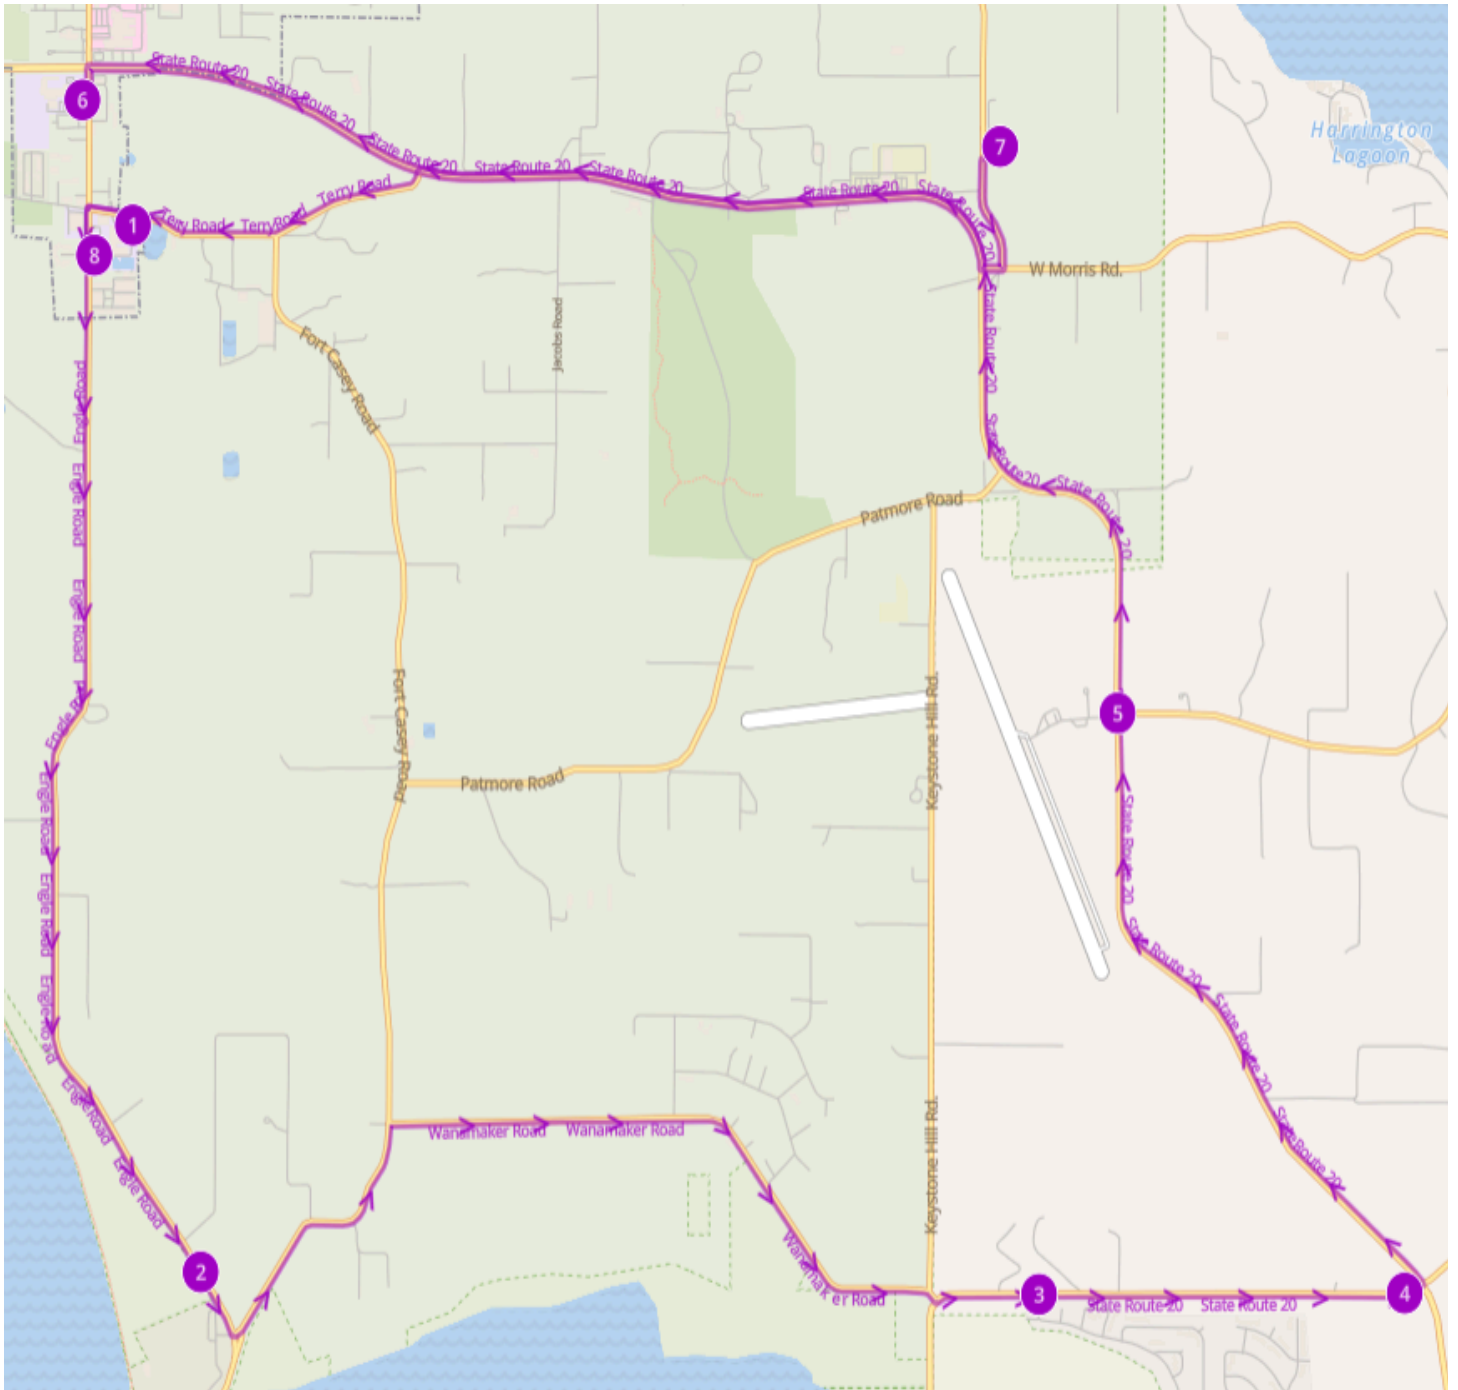

PURPLE - ELEMENTARY AM Snow & Emergency Route

PURPLE - ELEMENTARY PM Snow & Emergency Route

PURPLE - ELEMENTARY AM Snow & Emergency Route

(Regular Start Times)

- #1 8:20 AM Start Elementary Route**
- #2 8:26 AM 1081 Engle Rd**
- #3 8:33 AM Hwy 20 & Koenig Ln**
- #4 8:35 AM Hwy 20 & Hwy 525 (Park and Ride)**
- #5 8:38 AM Hwy 20 & Welcher Rd (Transit Stop)**
- #6 8:45 AM Coupeville Elementary School**
- #7 8:57 AM Pacific Rim Institute**
- #8 9:04 AM Return To Bus Barn**

PURPLE - ELEMENTARY PM Snow & Emergency Route

(Regular Release Times)

- #1 3:30 PM Coupeville Elementary School**
- #2 3:36 PM Start Elementary Route**
- #3 3:37 PM 701 S Main St**
- #4 3:42 PM 1081 Engle Rd**
- #5 3:49 PM Hwy 20 & Koenig Ln**
- #6 3:51 PM Hwy 20 & Hwy 525 (Park and Ride)**
- #7 3:54 PM Hwy 20 & Welcher Rd (Transit Stop)**
- #8 4:01 PM Return To Bus Barn**