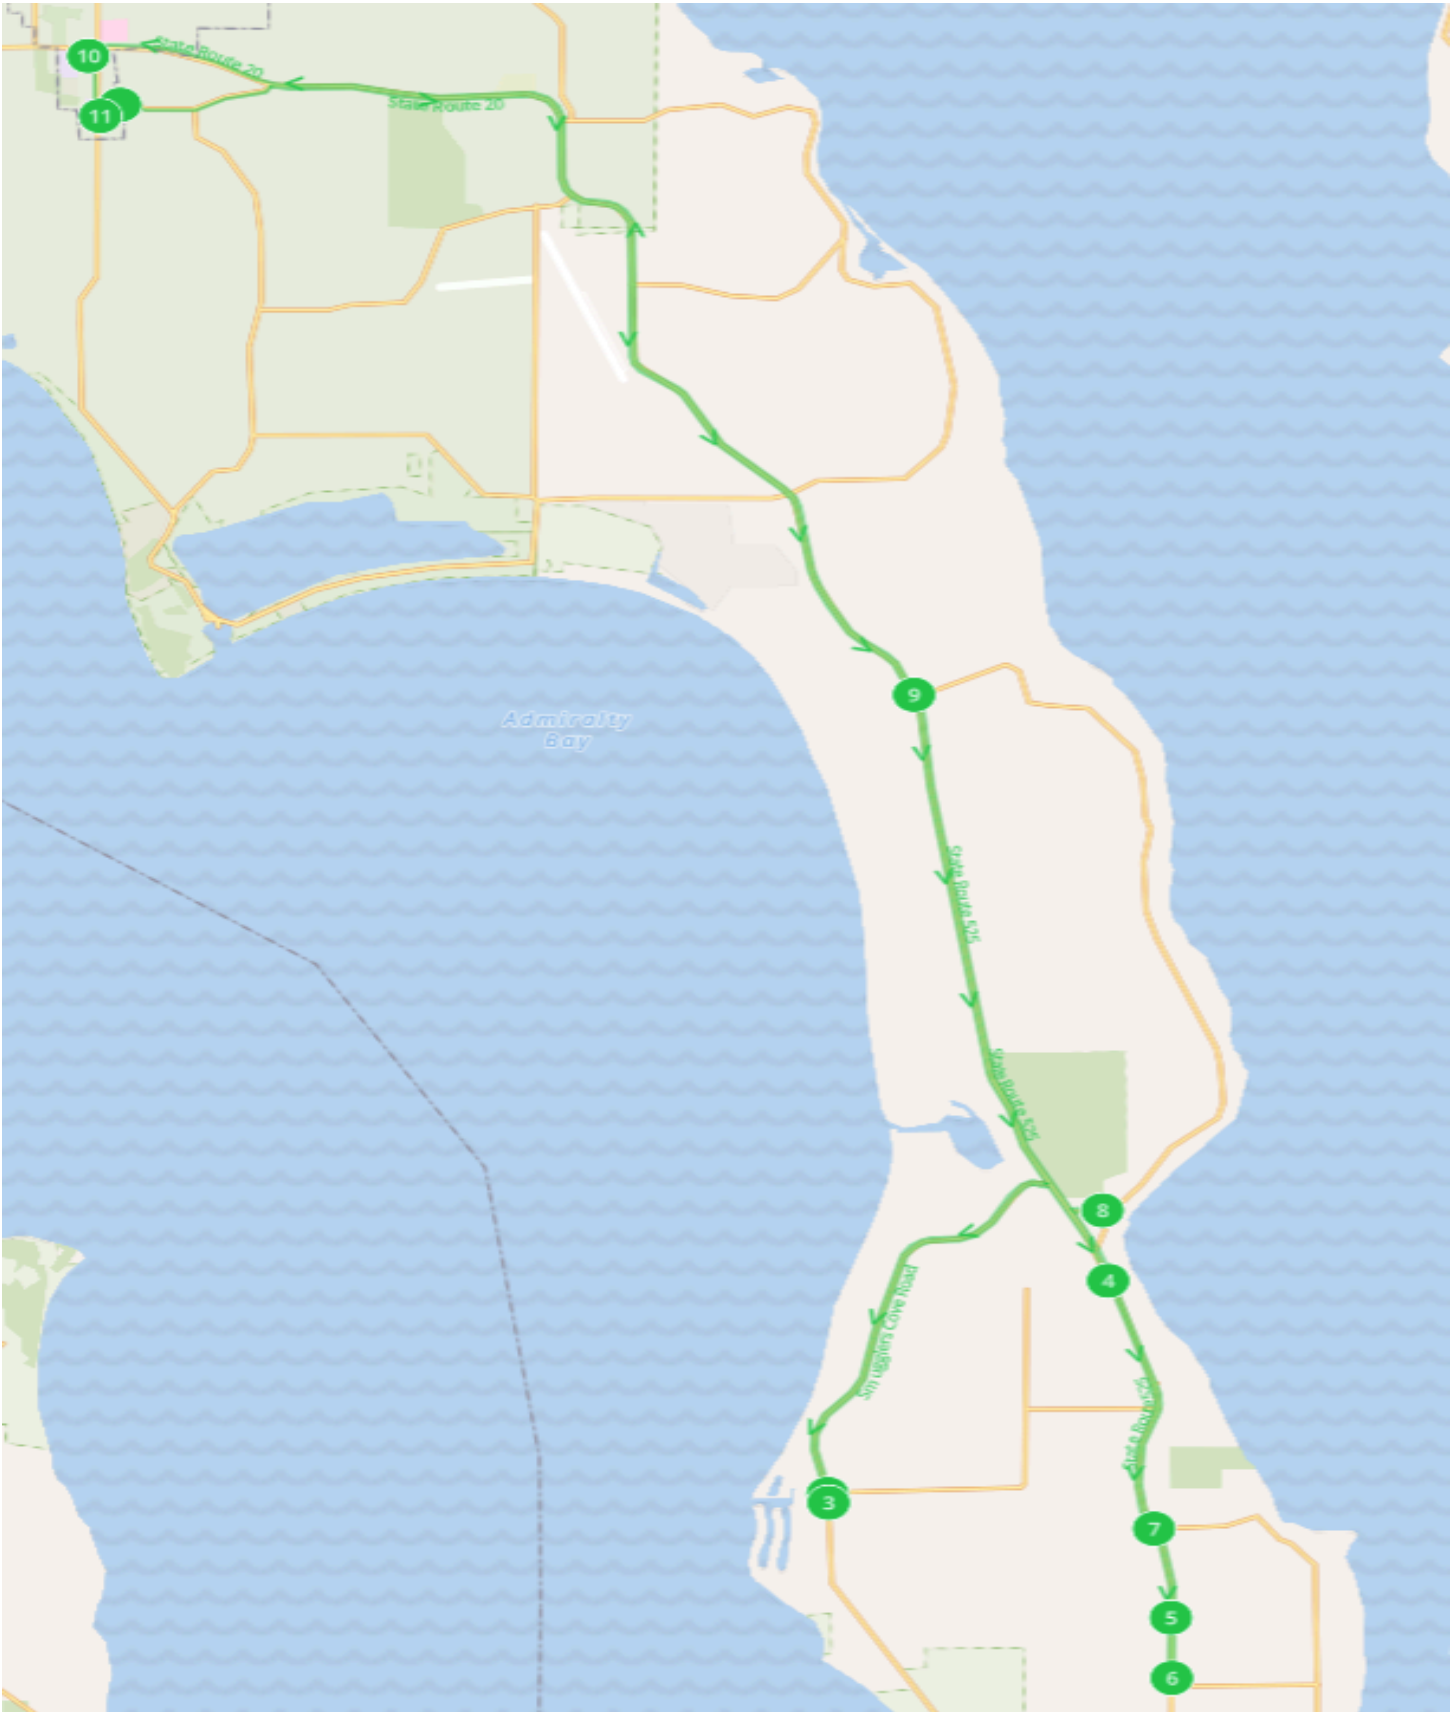

GREEN - ELEMENTARY AM Snow & Emergency Route

Updated 10/19/24

GREEN - ELEMENTARY PM Snow & Emergency Route

Updated 10/19/24

GREEN - ELEMENTARY AM Snow & Emergency Route

(Regular Start Times)

- #1 7:40 AM Start Elementary Route
- #2 8:02 AM Lagoon Point Rd & Smugglers Cove Rd (Old Fire House)
- #3 8:03 AM Smugglers Cove Rd & Westcliff Dr
- #4 8:10 AM Greenbank Store
- #5 8:14 AM 22899 SR 525
- #6 8:15 AM Hwy 525 & Classic Rd (PULL OUT NORTH OF TRANSIT STOP)
- #7 8:20 AM SR 525 & Resort Rd
- #8 8:24 AM Wonn Rd (Greenbank Farms Drive)
- #9 8:33 AM Hwy 525 & Houston Rd (Transit Stop)
- #10 8:45 AM Coupeville Elementary School
- #11 8:55 AM Return To Bus Barn

GREEN - ELEMENTARY PM Snow & Emergency Route

(Regular Start Times)

- #1 3:30 PM Coupeville Elementary School
- #2 3:36 PM Start Elementary Route
- #3 3:57 PM Lagoon Point Rd & Smugglers Cove Rd (Old Fire House)
- #4 3:58 PM Smugglers Cove Rd & Westcliff Dr
- #5 4:05 PM Wonn Rd (Greenbank Farms Drive)
- #6 4:11 PM Greenbank Store
- #7 4:14 PM 22899 SR 525
- #8 4:15 PM Hwy 525 & Classic Rd (PULL OUT NORTH OF TRANSIT STOP)
- #9 4:20 PM SR 525 & Resort Rd
- #10 4:29 PM Hwy 525 & Houston Rd (Transit Stop)
- #11 4:41 PM Return To Bus Barn