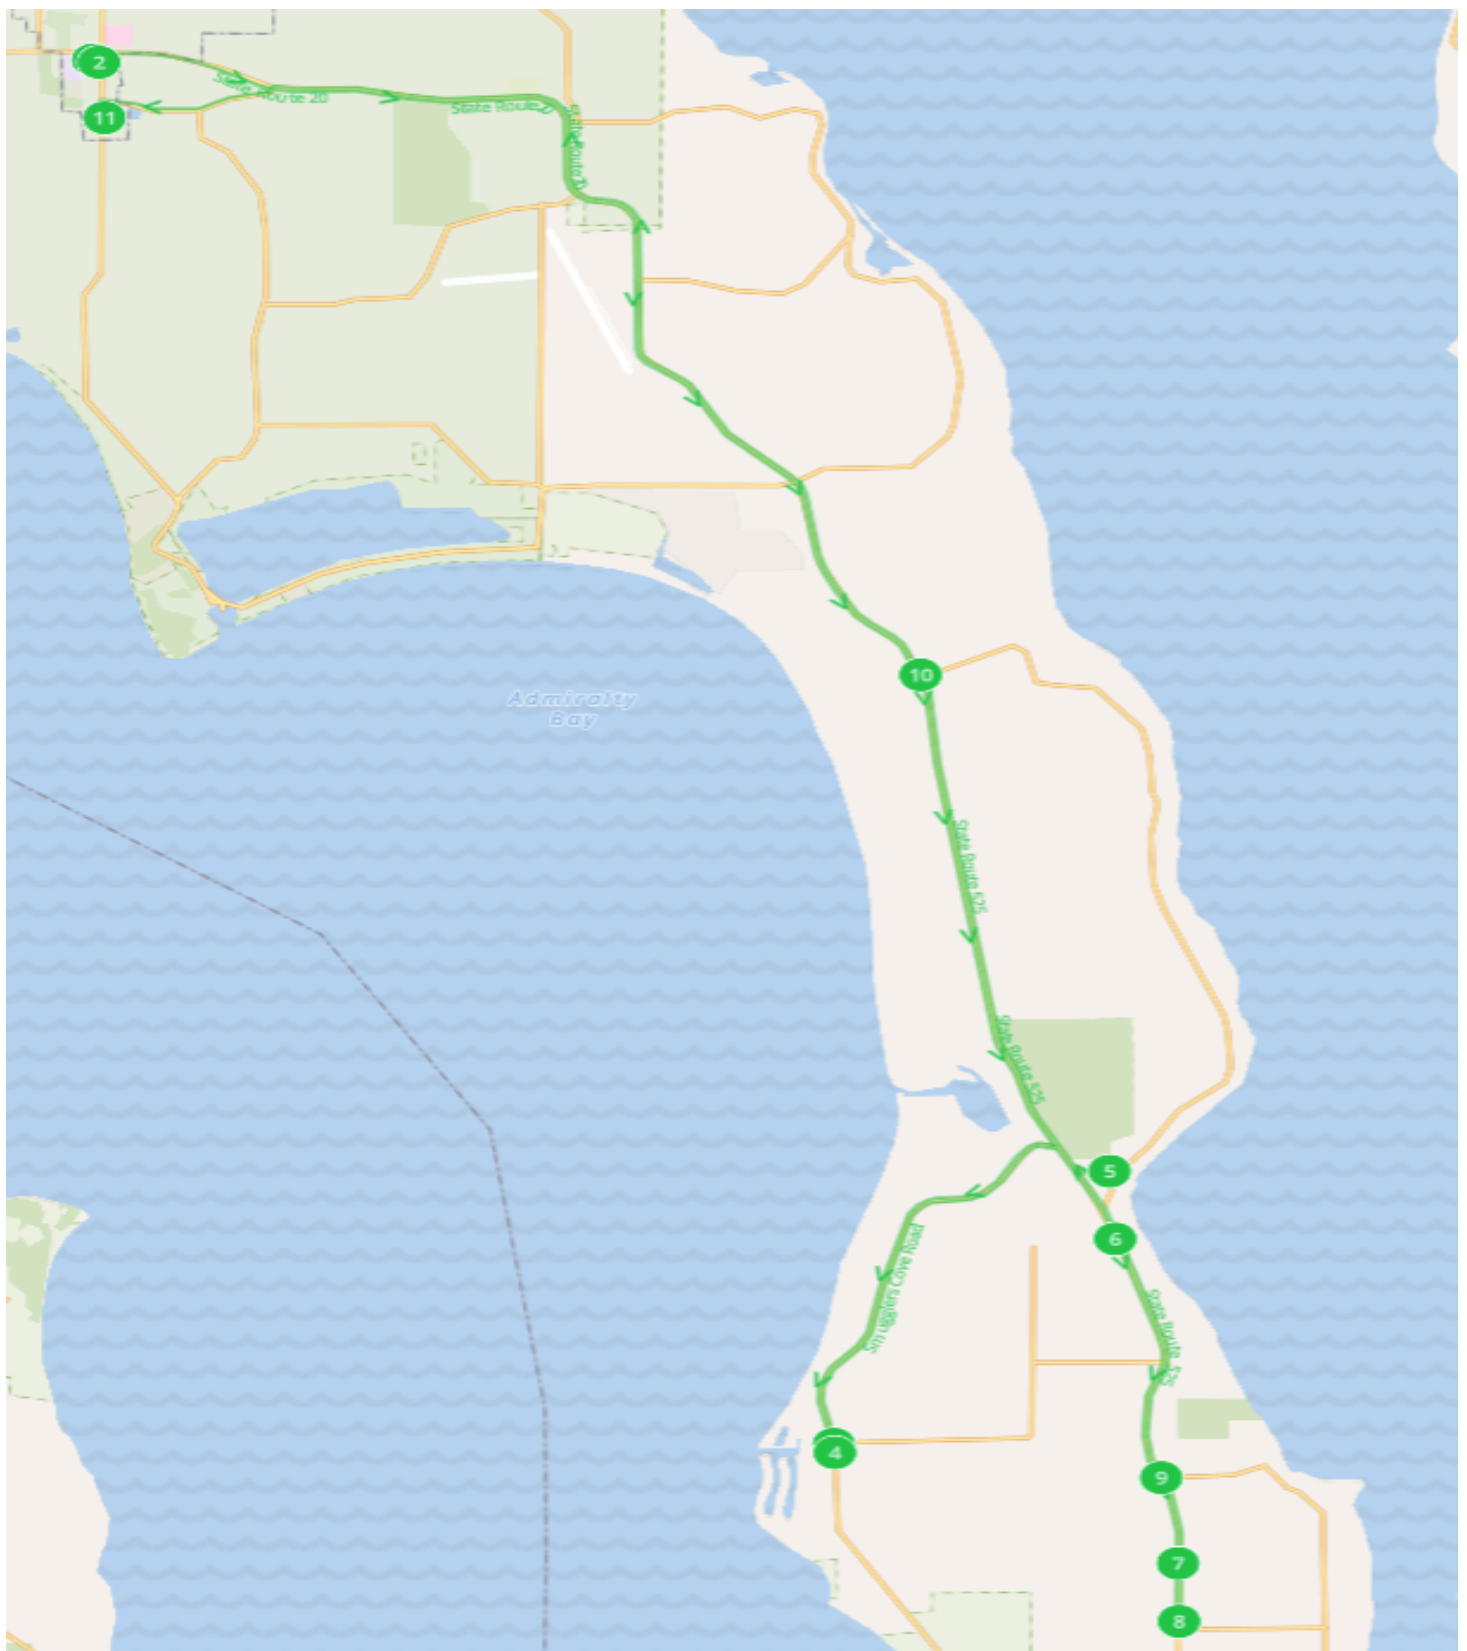

GREEN - ELEMENTARY AM Snow & Emergency Route

Updated 10/19/24

GREEN - ELEMENTARY PM Snow & Emergency Route

Updated 10/19/24

GREEN - ELEMENTARY AM Snow & Emergency Route

(Regular Start Times)

- #1 7:40 AM Start Elementary Route
- #2 8:02 AM Lagoon Point Rd & Smugglers Cove Rd (Old Fire House)
- #3 8:03 AM Smugglers Cove Rd & Westcliff Dr
- #4 8:10 AM Greenbank Store
- #5 8:14 AM 22899 SR 525
- #6 8:15 AM Hwy 525 & Classic Rd (PULL OUT NORTH OF TRANSIT STOP)
- #7 8:20 AM SR 525 & Resort Rd
- #8 8:24 AM Wonn Rd (Greenbank Farms Drive)
- #9 8:33 AM Hwy 525 & Houston Rd (Transit Stop)
- #10 8:45 AM Coupeville Elementary School
- #11 8:55 AM Return To Bus Barn

GREEN - ELEMENTARY PM Snow & Emergency Route

(Regular Start Times)

- #1 3:30 PM Coupeville Elementary School
- #2 3:36 PM Start Elementary Route
- #3 3:57 PM Lagoon Point Rd & Smugglers Cove Rd (Old Fire House)
- #4 3:58 PM Smugglers Cove Rd & Westcliff Dr
- #5 4:05 PM Wonn Rd (Greenbank Farms Drive)
- #6 4:11 PM Greenbank Store
- #7 4:14 PM 22899 SR 525
- #8 4:15 PM Hwy 525 & Classic Rd (PULL OUT NORTH OF TRANSIT STOP)
- #9 4:20 PM SR 525 & Resort Rd
- #10 4:29 PM Hwy 525 & Houston Rd (Transit Stop)
- #11 4:41 PM Return To Bus Barn