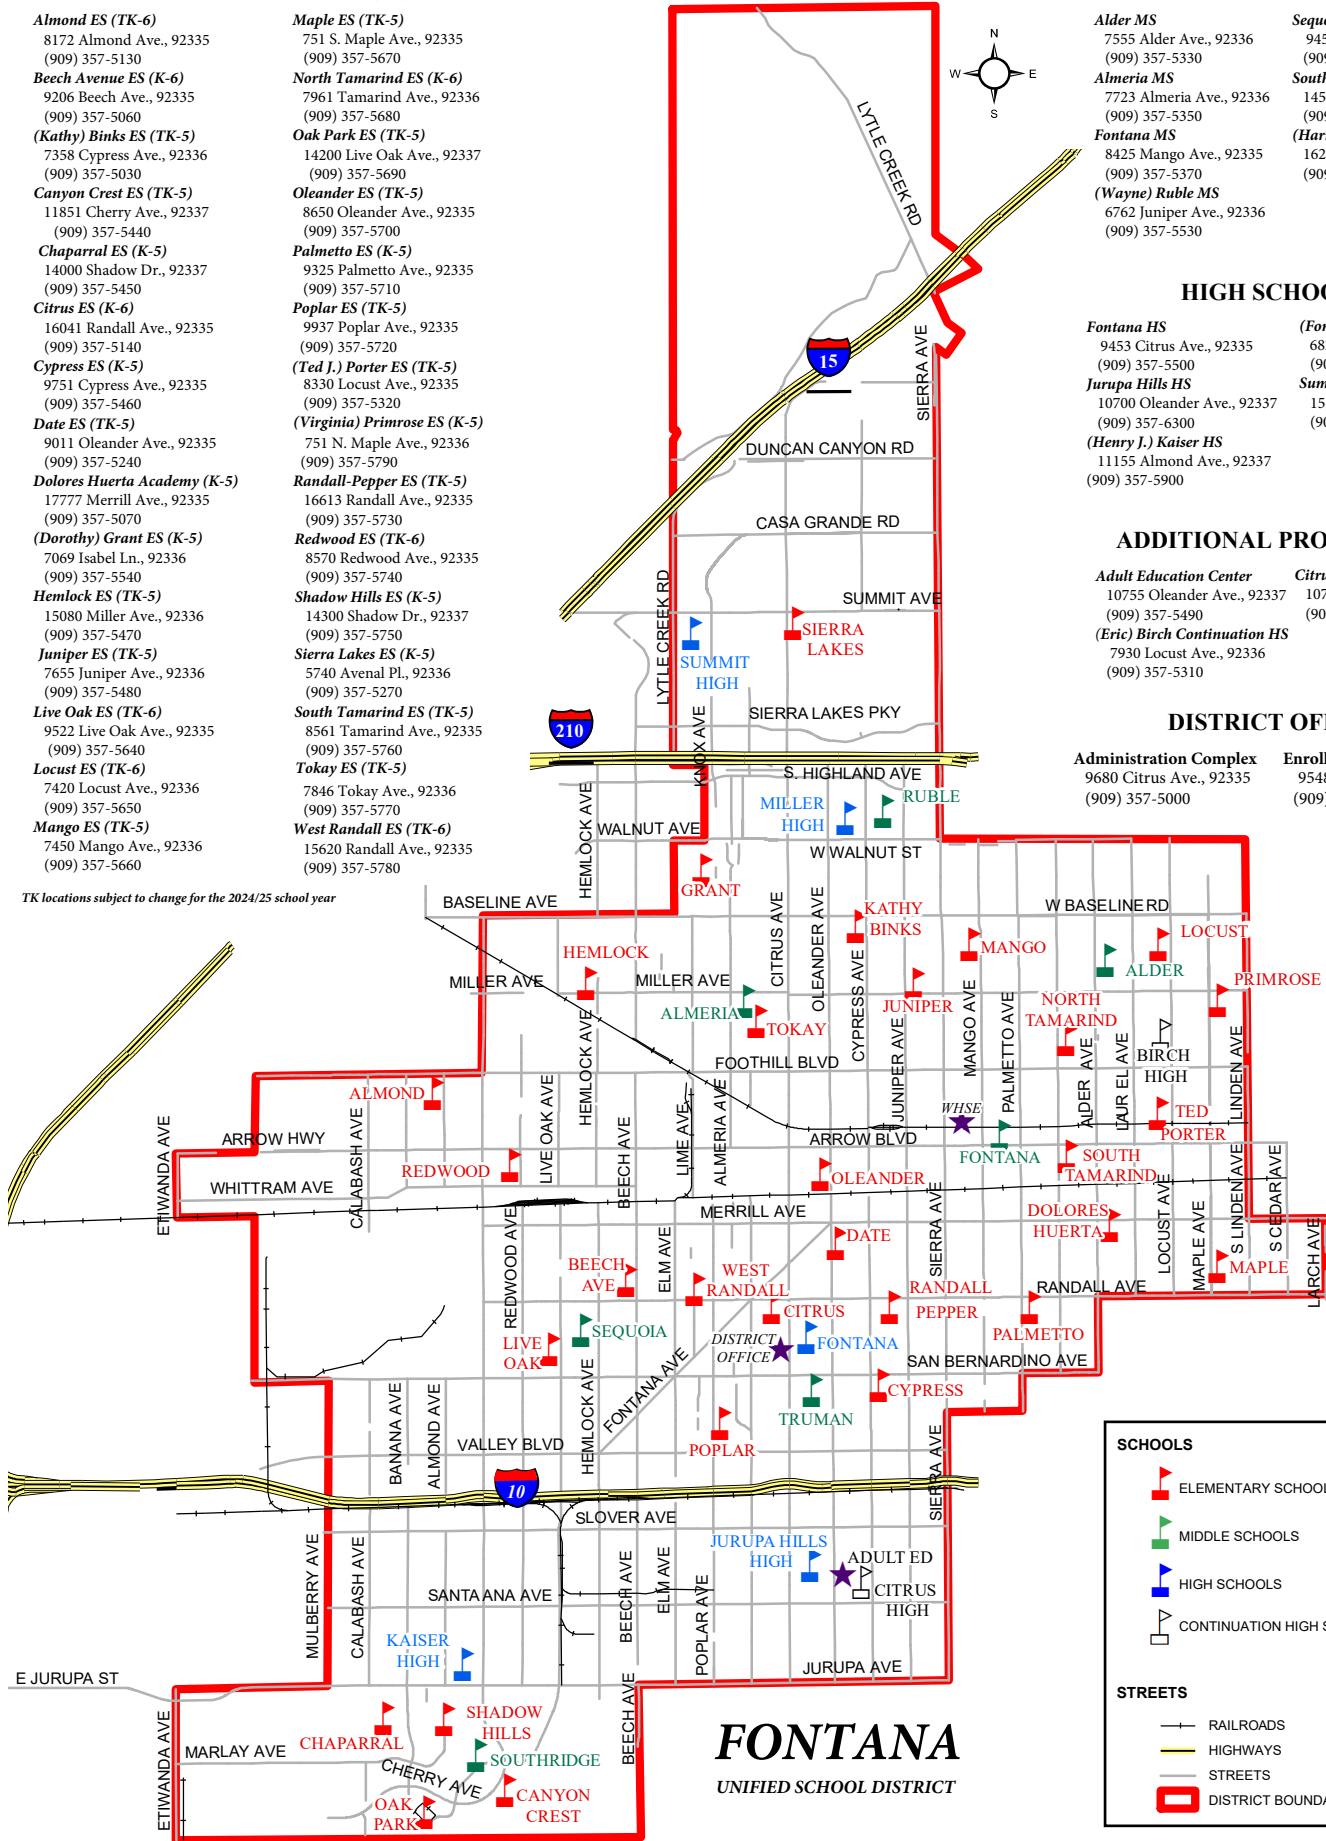

MIDDLE SCHOOLS (7)

- **Alder MS**
  7555 Alder Ave., 92336
  (909) 357-5330
- **Almeria MS**
  7723 Almeria Ave., 92336
  (909) 357-5350
- **Fontana MS**
  8425 Mango Ave., 92335
  (909) 357-5370
- **(Wayne) Ruble MS**
  6762 Juniper Ave., 92336
  (909) 357-5530
- **Sequoia MS (7th & 8th)**
  9452 Hemlock Ave., 92335
  (909) 357-5400
- **Southridge MS**
  14500 Live Oak Ave., 92337
  (909) 357-5420
- **(Harry S.) Truman MS**
  16224 Mallory Dr., 92335
  (909) 357-5190

HIGH SCHOOLS (5)

- **Fontana HS**
  9453 Citrus Ave., 92335
  (909) 357-5500
- **Jurupa Hills HS**
  10700 Oleander Ave., 92337
  (909) 357-6300
- **(Henry J.) Kaiser HS**
  11155 Almond Ave., 92337
  (909) 357-5900
- **(Fontana A.B.) Miller HS**
  6821 Oleander Ave., 92336
  (909) 357-5800
- **Summit HS**
  15551 Summit Ave., 92336
  (909) 357-5950

ADDITIONAL PROGRAMS (3)

- **Adult Education Center**
  10755 Oleander Ave., 92337
  (909) 357-5490
- **(Eric) Birch Continuation HS**
  7930 Locust Ave., 92336
  (909) 357-5310
- **Citrus Continuation HS**
  10760 Cypress Ave., 92337
  (909) 357-5300

DISTRICT OFFICE

- **Administration Complex**
  9680 Citrus Ave., 92335
  (909) 357-5000
- **Enrollment Center**
  9548 Cypress Ave., 92335
  (909) 357-5000 ext 29300

TK locations subject to change for the 2024/25 school year

FONTANA
UNIFIED SCHOOL DISTRICT

SCHOOLS

- ▲ ELEMENTARY SCHOOLS
- ▲ MIDDLE SCHOOLS
- ▲ HIGH SCHOOLS
- ▲ CONTINUATION HIGH SCHOOLS

STREETS

- RAILROADS
- HIGHWAYS
- STREETS
- DISTRICT BOUNDARY