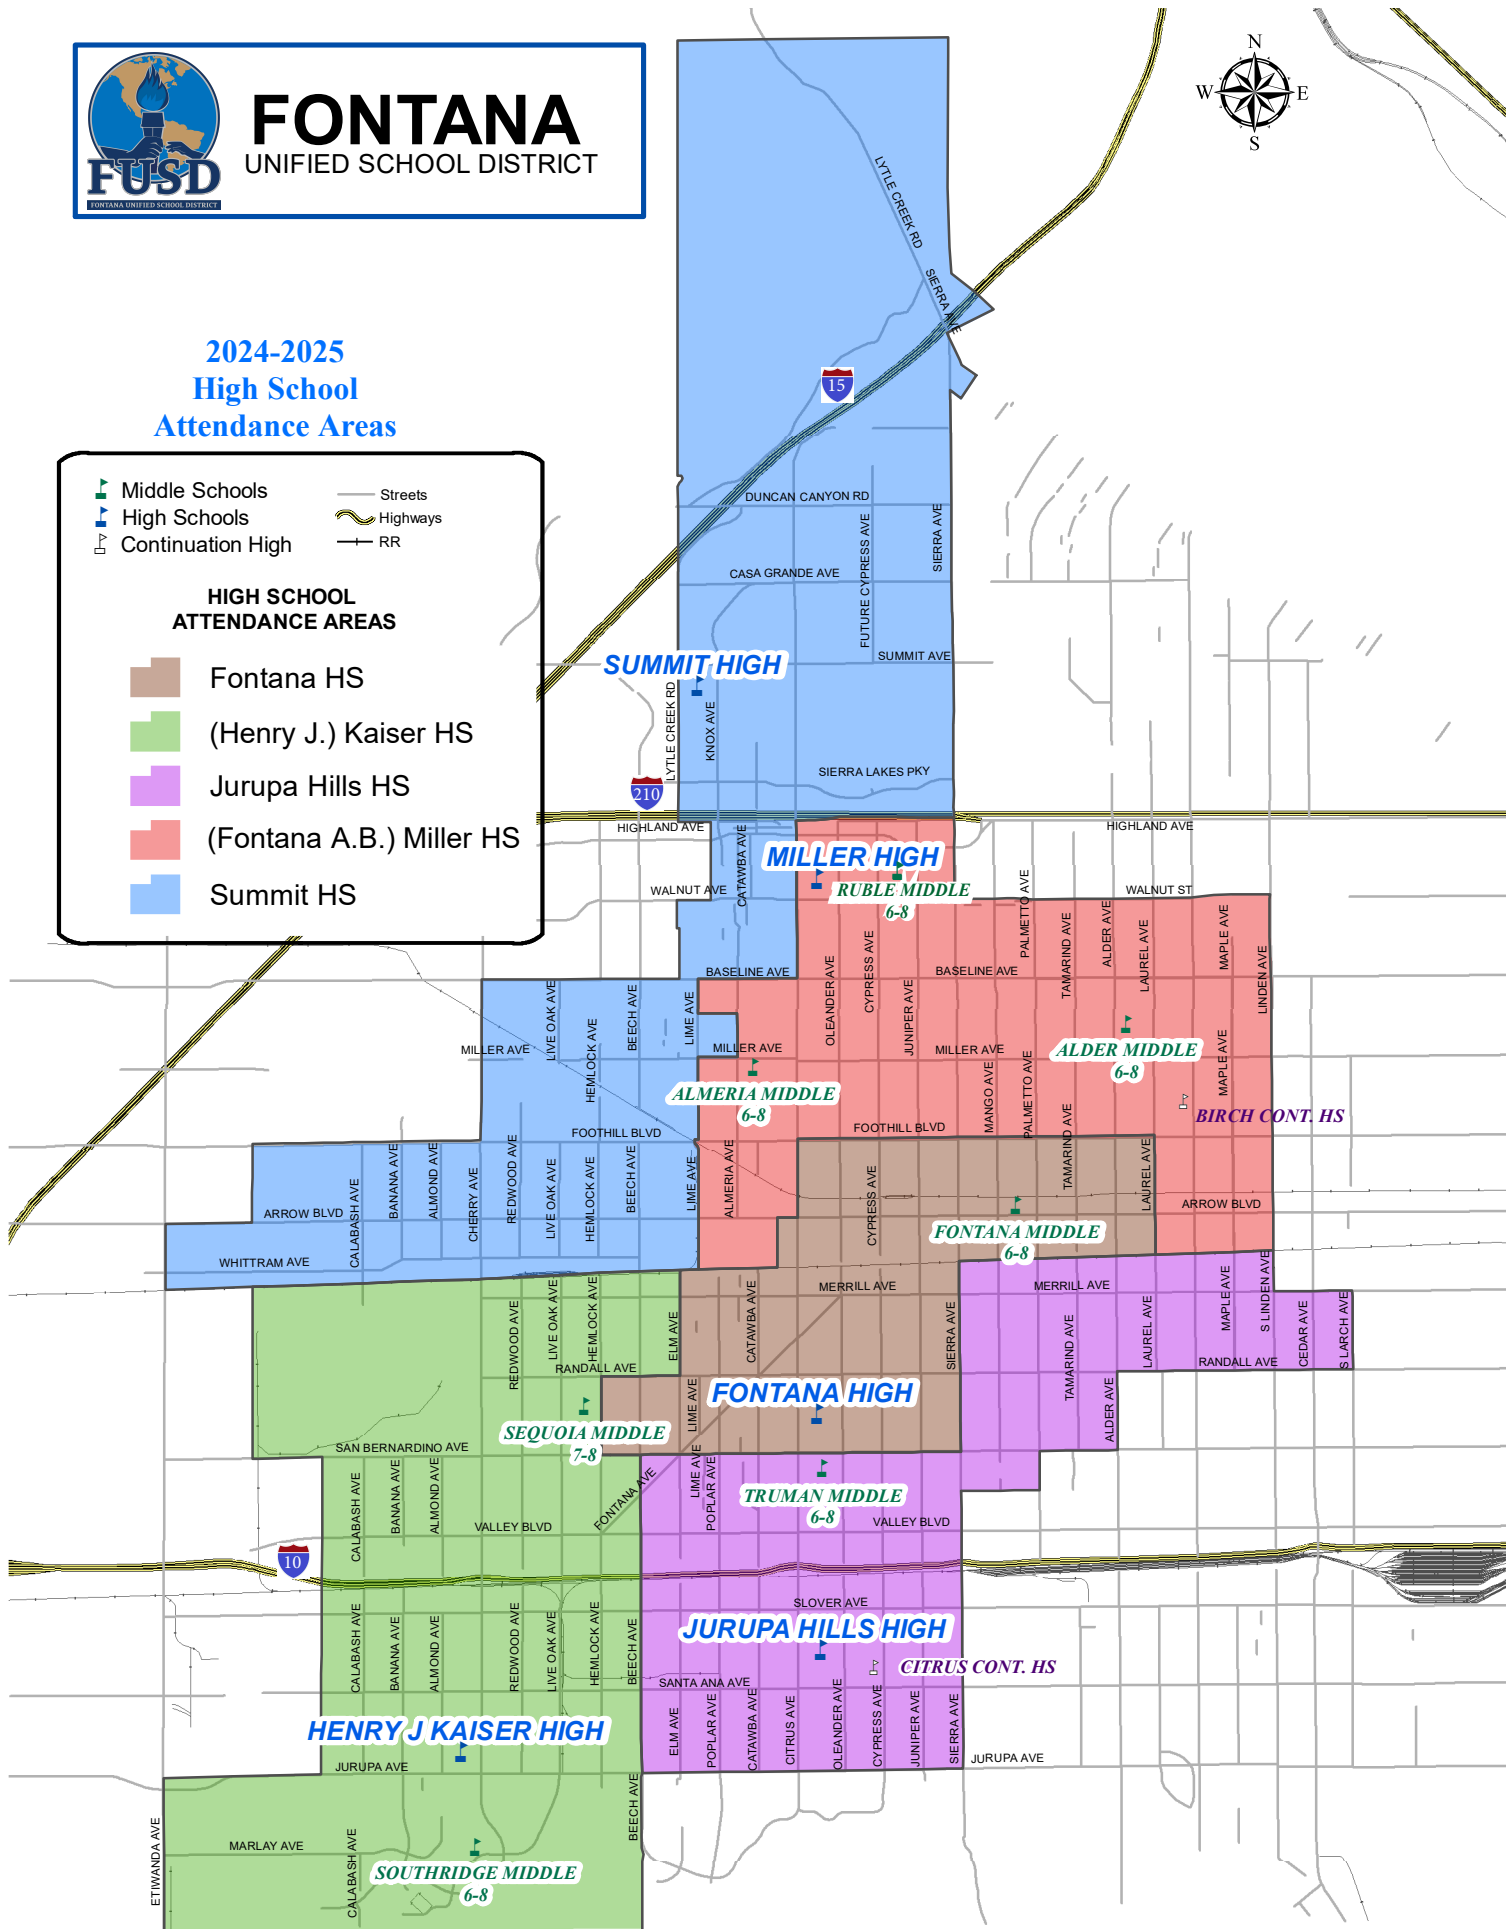

## 2024-2025 High School Attendance Areas

	Middle Schools		Streets
	High Schools		Highways
	Continuation High		RR

### HIGH SCHOOL ATTENDANCE AREAS

- Fontana HS
- (Henry J.) Kaiser HS
- Jurupa Hills HS
- (Fontana A.B.) Miller HS
- Summit HS

BOUNDARIES APPROVED APRIL 2018