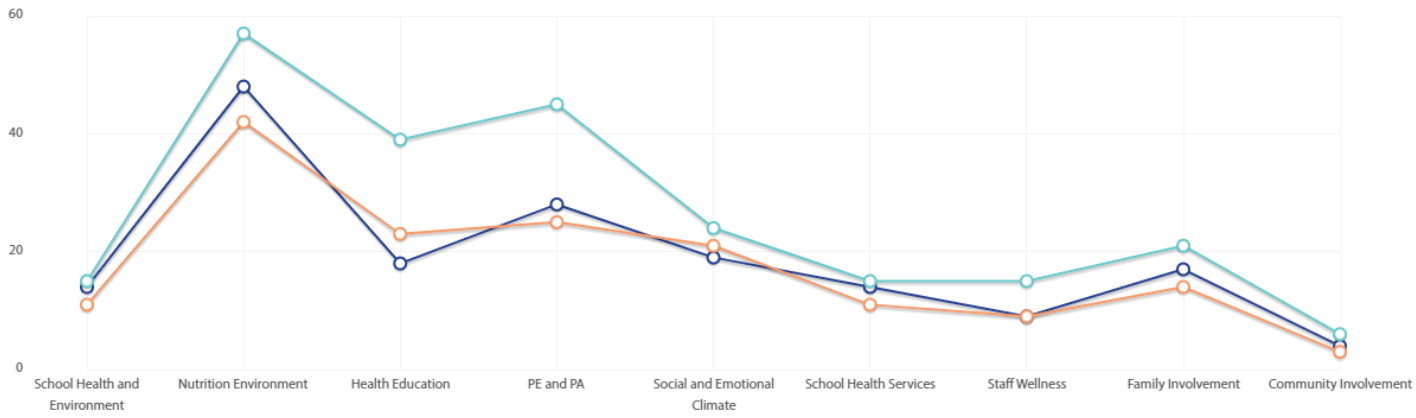

Birmingham Community Charter High School SHI RESULTS

Printer-Friendly Version

Use the buttons below to compare your score to other AFHK Schools in your State and District.

- My Score
- Max Score
- State Average Score
- District Average Score

You scored 72.15 %