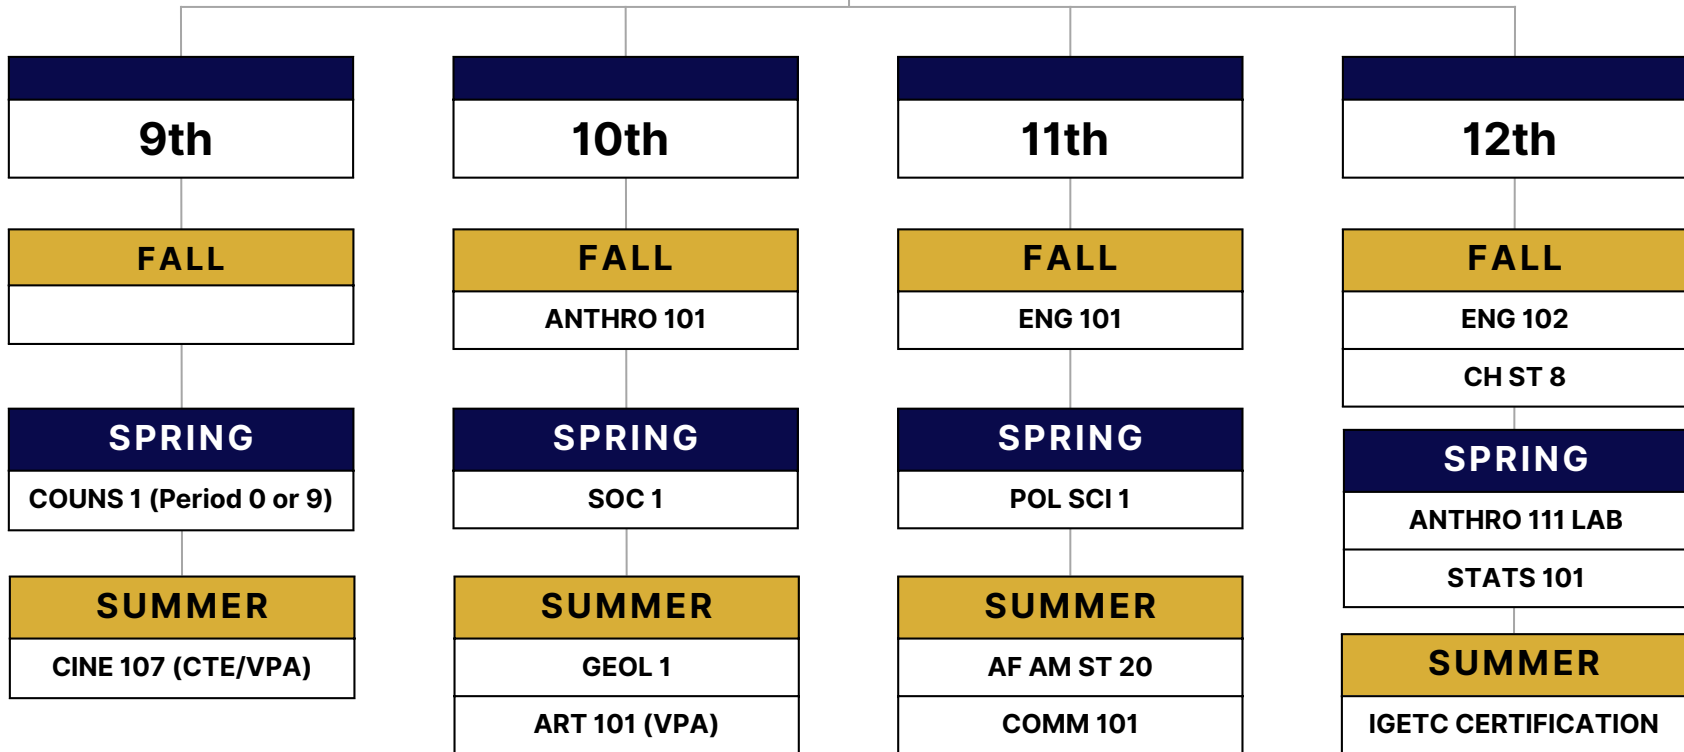

SAS Four Year Plan

BIRMINGHAM COMMUNITY CHARTER HIGH SCHOOL

Course Sequence

SAS students are expected to complete a variety of college and AP courses while in SAS. The SAS college class four-year plan helps students meet IGETC* certification.