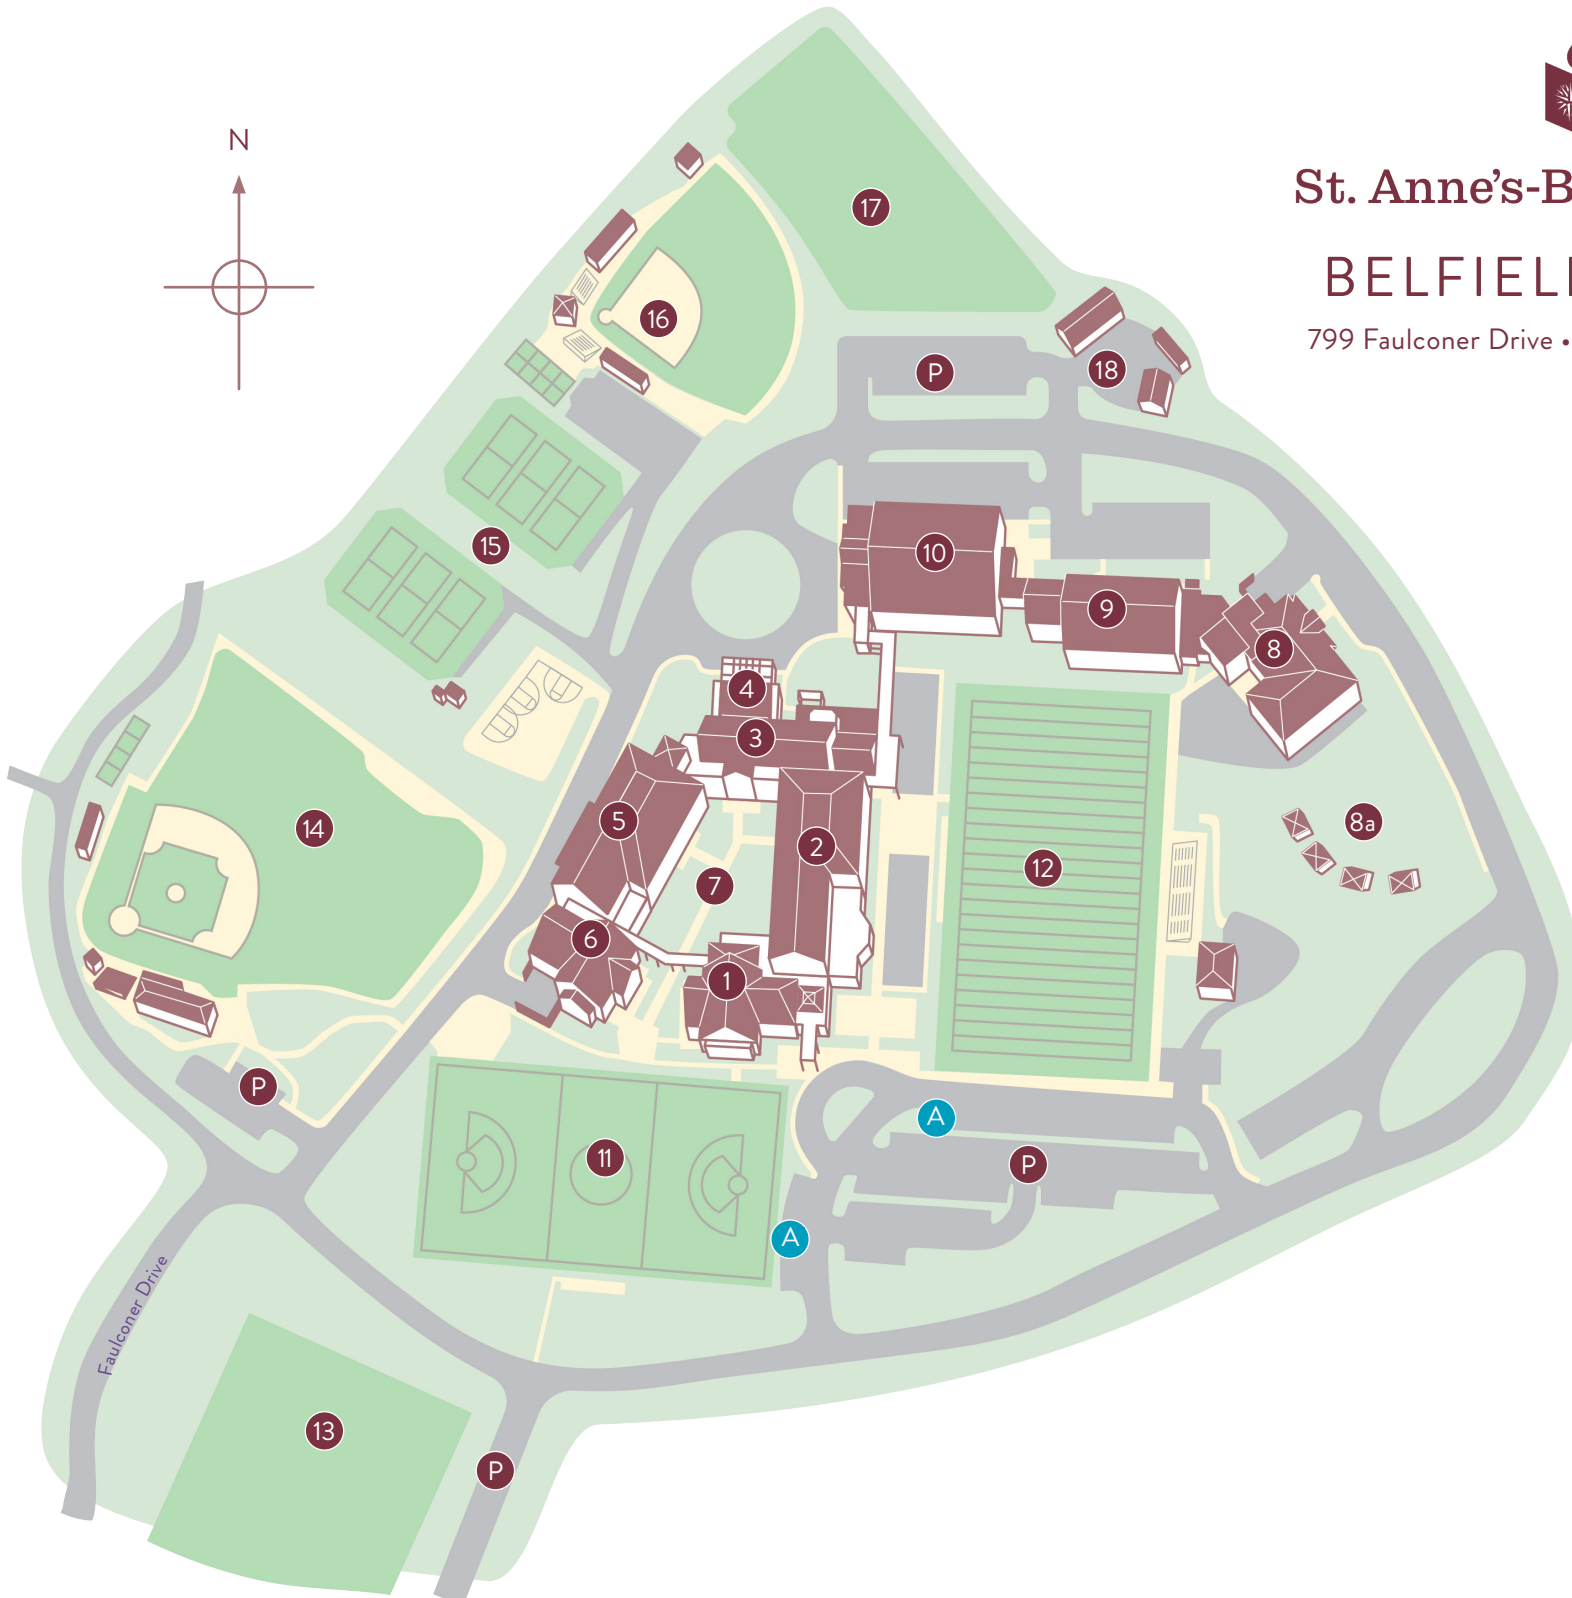

St. Anne's-Belfield School

BELFIELD CAMPUS

799 Faulconer Drive • Charlottesville, VA 22903

- 1 Legner Library, Administration
 - 2 Lower School Grades K - 4
 - 3 Arts & Sciences Wing
 - 4 Brennan Hall
 - 5 Middle School Grades 5 - 8
 - 6 Dining Hall
 - 7 Chandler Courtyard
 - 8 Early Childhood Program
Two-Year-Old's,
Pre-School, Junior Kindergarten
8a. ECP Cottages & Meadow
 - 9 Tarring Gymnasium
After School
Enrichment Program
 - 10 Conway Convocation Center
Athletics, Sports Medicine,
Locker Rooms, School Store
 - 11 Field Hockey & Lacrosse Turf
Field
 - 12 Frank Addonizio Turf Field
Concession Stand
 - 13 Grass Soccer Field
 - 14 Swanson Baseball Field
 - 15 Stephens' Tennis Courts
 - 16 Craig Softball Field
 - 17 Pit/Lower Practice Field
 - 18 Maintenance
- P Parking
A Admission Parking