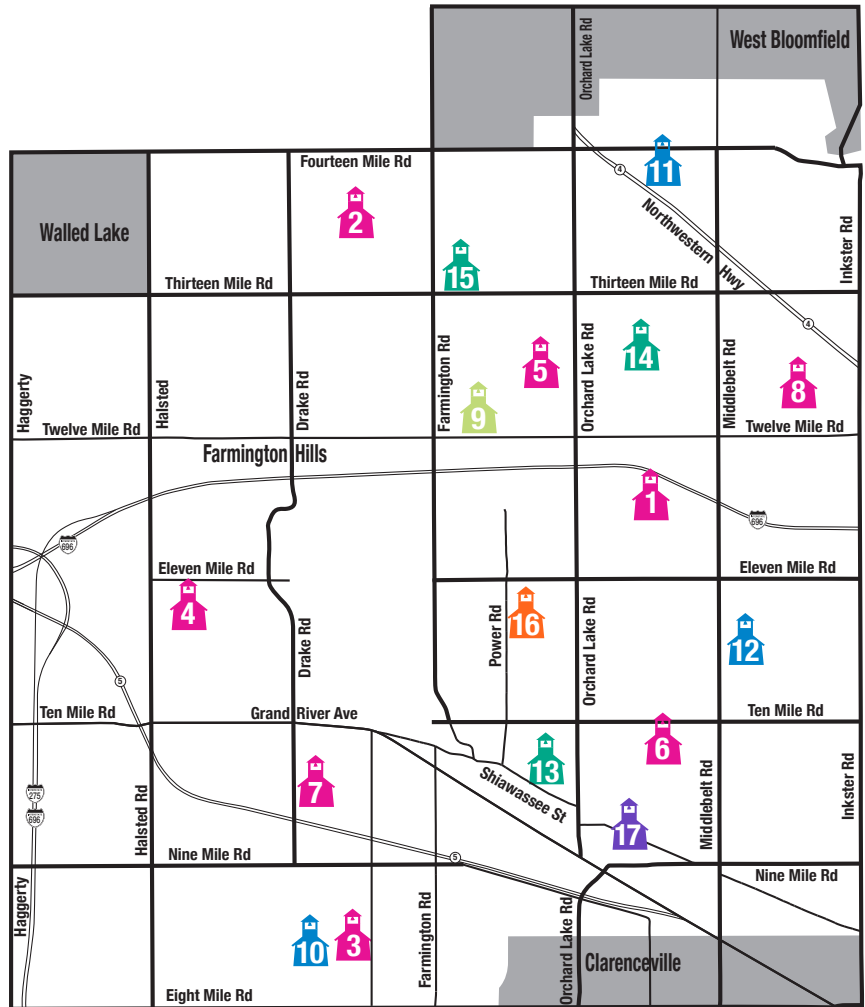

# School Building Locations

1. **Beechview Elementary School** – 248.489.3655  
26850 Westmeath Street, Farmington Hills 48334
2. **Forest Elementary School** – 248.785.2068  
34545 Old Timber Road, Farmington Hills 48331
3. **Gill Elementary School** – 248.489.3690  
21195 Gill Road, Farmington Hills 48335
4. **Hillside Elementary School** – 248.489.3773  
36801 W. 11 Mile Road, Farmington Hills 48335
5. **Kenbrook Elementary School** – 248.489.3711  
32130 Bonnet Hill Road, Farmington Hills 48334
6. **Lanigan Elementary School** – 248.489.3722  
23800 Tuck Road, Farmington Hills 48336
7. **Longacre Elementary School** – 248.489.3733  
34850 Arundel Street, Farmington Hills 48335
8. **Wood Creek Elementary School** – 248.785.2077  
28400 Harwich Drive, Farmington Hills 48334
9. **Farmington STEAM Academy** – 248.785.2070  
32800 W. 12 Mile Road, Farmington Hills 48334
10. **Power Middle School** – 248.489.3622  
34740 Rhonswood Street, Farmington Hills 48335
11. **Warner Middle School** – 248.785.2030  
30303 W. 14 Mile Road, Farmington Hills 48334
12. **East Middle School** – 248.489.3601  
25000 Middlebelt Road, Farmington Hills 48336
13. **Farmington High School** – 248.489.3455  
32000 Shiawassee Street, Farmington Hills 48336
14. **Farmington Central High School** – 248.489.3827  
30175 Highmeadow Road, Farmington Hills 48334
15. **North Farmington High School** – 248.785.2005  
32900 W. 13 Mile Road, Farmington Hills 48334
16. **Farmington Early Childhood Center** – 248.489.3808  
32400 Alameda Street, Farmington Hills 48336
17. **Visions Unlimited** – 248.489.3833  
30415 Shiawassee Street, Farmington Hills 48336

33000 Freedom Rd.  
Farmington, MI 48336  
248.489.3349

[www.farmington.k12.mi.us](http://www.farmington.k12.mi.us)