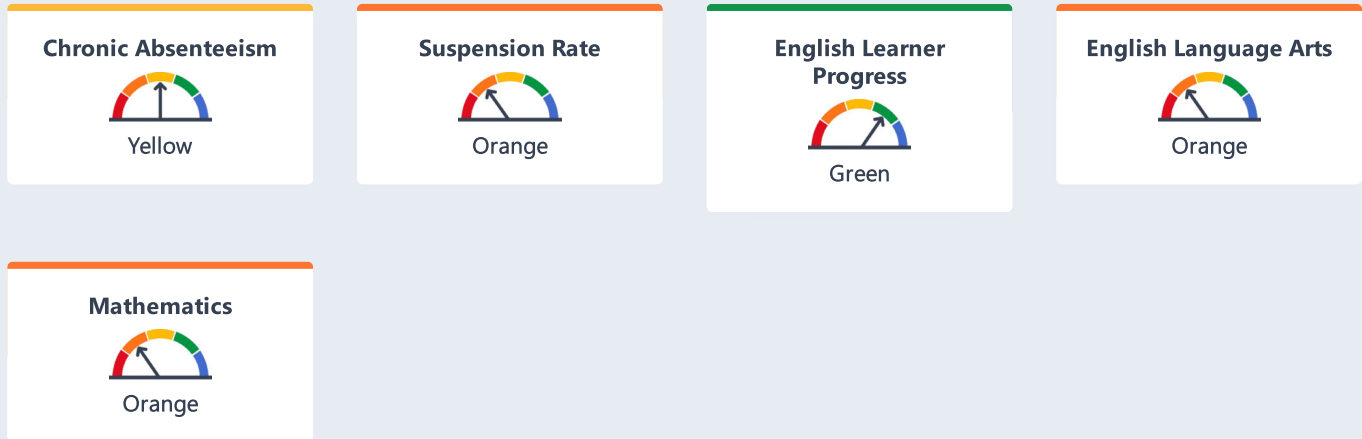

Grand Terrace Elementary

Explore the performance of Grand Terrace Elementary under California's Accountability System.

School Details

| | | | |
|---|---|-----------------------|-----------------------------|
| NAME Grand Terrace Elementary | ADDRESS 12066 Vivienda Avenue Grand Terrace, CA 92313-5026 | WEBSITE N/A | GRADES SERVED K-6 |
| CHARTER No | DASHBOARD ALTERNATIVE SCHOOLS STATUS No | | |

Student Population

Explore information about this school's student population.

Academic Performance

View Student Assessment Results and other aspects of school performance.

[LEARN MORE](#)

English Language Arts