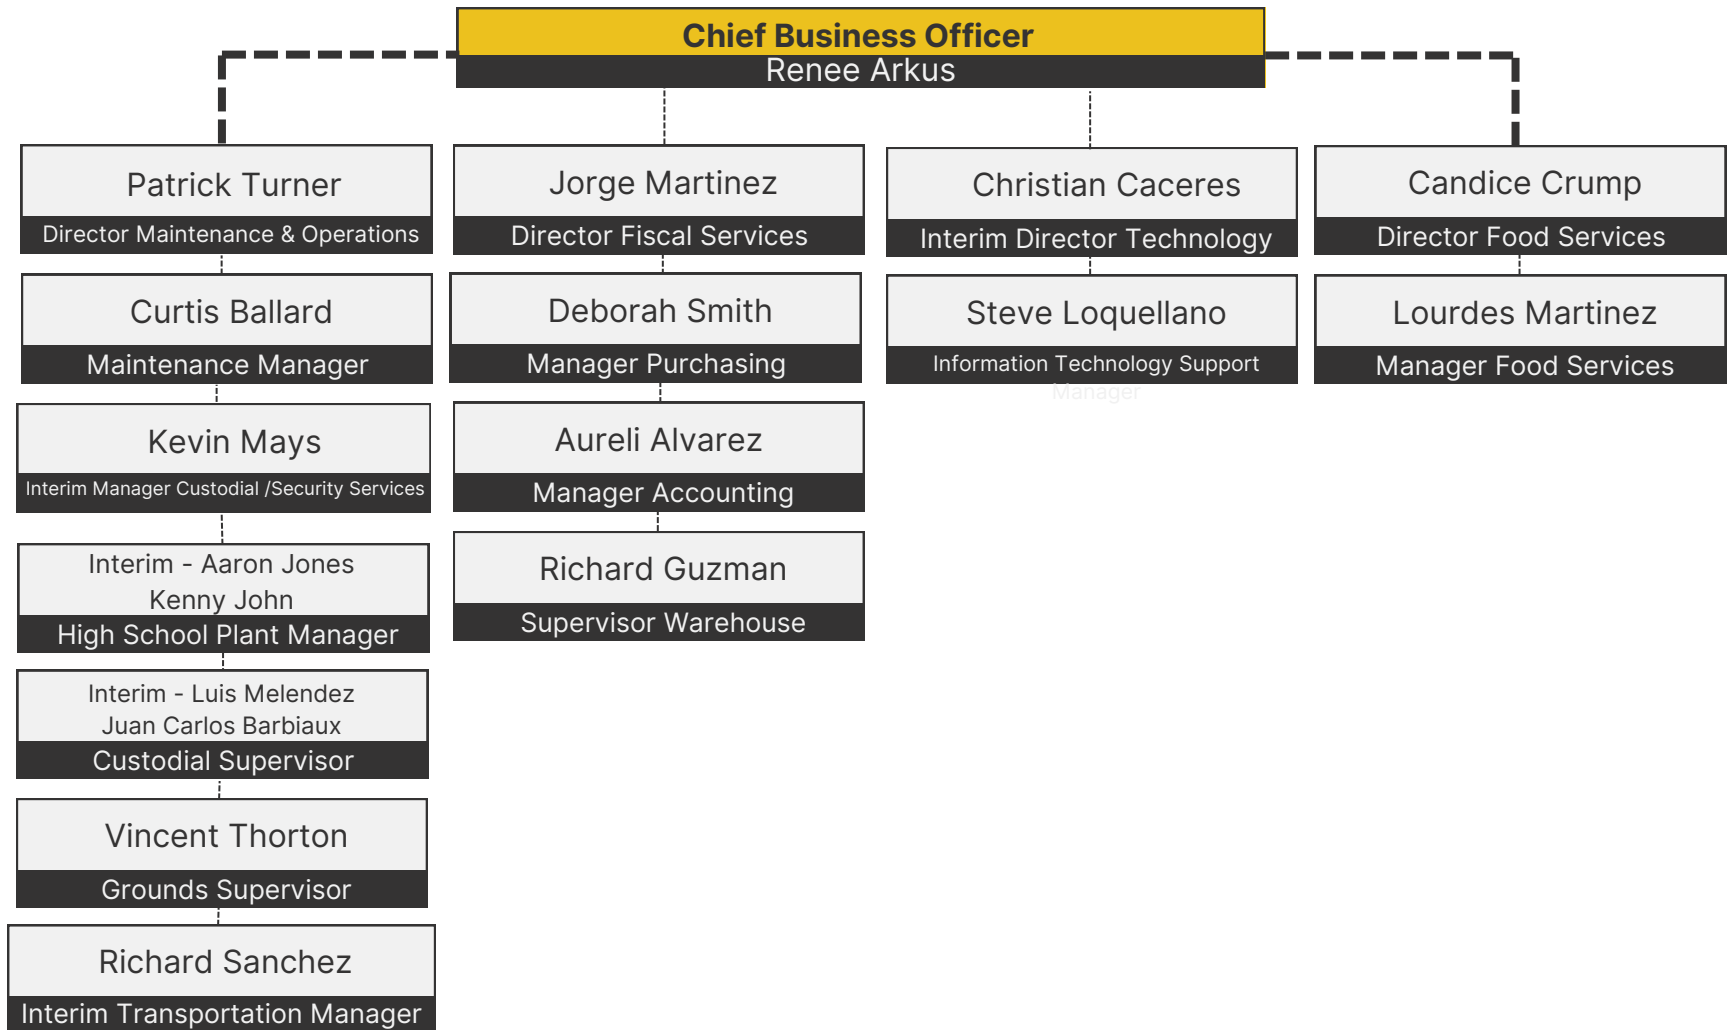

**BELLFLOWER UNIFIED  
BOARD OF EDUCATION**

**INTERIM  
SUPERINTENDENT**  
Lisa Azevedo

**DEPUTY  
SUPERINTENDENT**  
Ryan Smith, Ed.D.

**Assistant Superintendent  
Instruction & Student Support**  
Bonnie Carter

**Chief Business Officer**  
Renee Arkus

**Assistant Superintendent  
Special Education & Student Services**  
Alma Ulloa

**INTERIM  
SUPERINTENDENT**

Lisa Azevedo

Evelyne Almada  
Tanya Esqueda  
Cecilia Madrid  
Trang Nguyen, Ed.D.  
Julia Gavilanes  
Patricia Diaz Arroyo