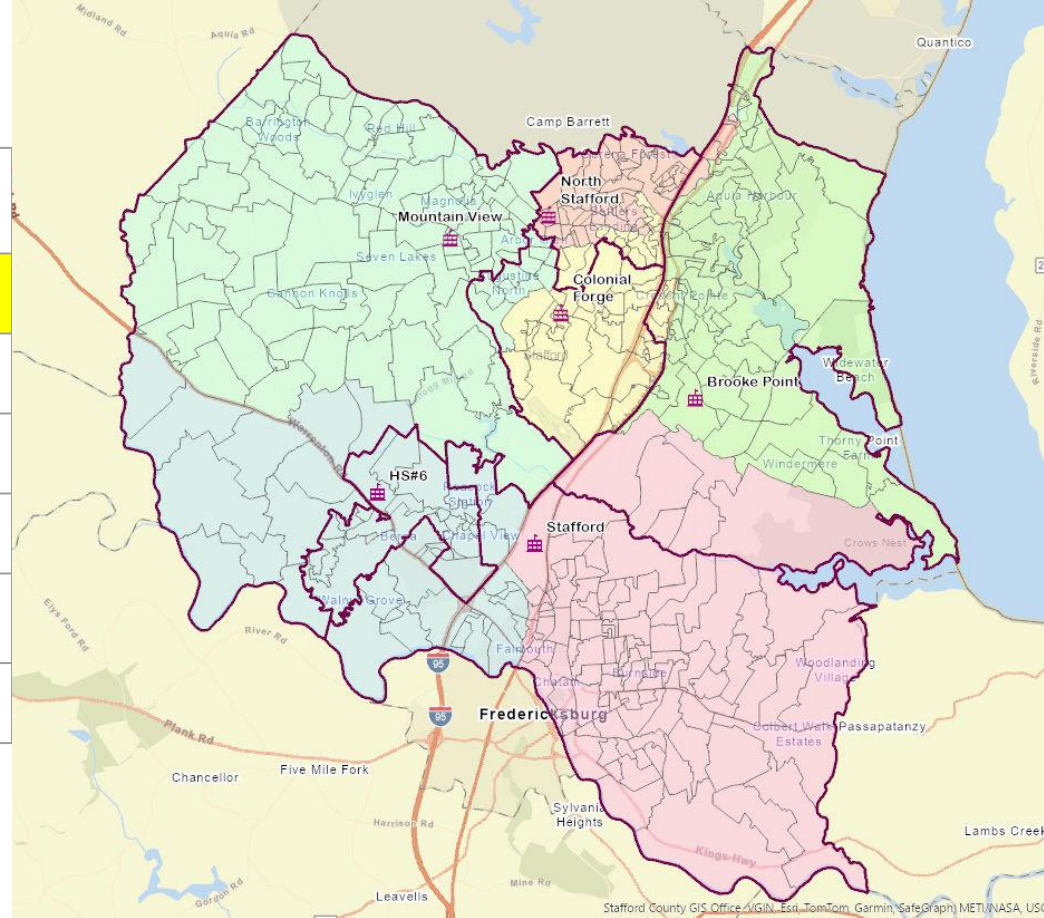

Current Boundaries

Scenario H

Stafford County Public Schools

Inspire | Empower | Excel

Scenario H

FRL = Free & Reduced Lunch
b/c = Boundary Change

| High School | Capacity Before b/c 2026 | Capacity After b/c 2026 | Capacity After b/c 2029 | Capacity After b/c 2032 | FRL% Before | FRL% After |
|----------------|--------------------------|-------------------------|-------------------------|-------------------------|-------------|------------|
| North Stafford | 105% | 87% | 92% | 105% | 57% | 61% |
| Brooke Point | 108% | 87% | 92% | 103% | 51% | 48% |
| Colonial Forge | 98% | 82% | 88% | 97% | 37% | 37% |
| Mountain View | 99% | 92% | 93% | 94% | 37% | 37% |
| Stafford | 108% | 91% | 93% | 99% | 49% | 48% |
| HS#6 | N/A | 79% | 89% | 101% | N/A | 47% |

Scenario H - Reassigned Student Estimates for 2027

| Scenario H | Brooke Point HS | Colonial Forge HS | HS#6 | Mountain View HS | North Stafford HS | Stafford HS | Grand Total |
|-----------------------------------|-----------------|-------------------|--------------|------------------|-------------------|--------------|---------------|
| Brooke Point HS | 1,858 | 233 | | | 173 | 78 | 2,341 |
| Colonial Forge HS | | 1,116 | 847 | 219 | | | 2,183 |
| Mountain View HS | | | 271 | 1,780 | | | 2,051 |
| North Stafford HS | | 393 | | | 1,642 | | 2,035 |
| Stafford HS | | | 596 | | | 1,813 | 2,410 |
| Estimated Students in 2027 | 1,858 | 1,742 | 1,715 | 1,999 | 1,815 | 1,891 | 11,020 |

How to read this chart:

- Brooke Point HS is estimated to have 1,858 in-boundary students, for a grand total of 1,858 students.
- Colonial Forge HS is estimated to have 1,116 in-boundary students, plus 233 students from Brooke Point, plus 393 students from North Stafford, for a grand total of 1,742 students.
- HS#6 is estimated to receive 847 students from Colonial Forge, plus 271 students from Mountain View, plus 596 students from Stafford, for a grand total of 1,715 students.