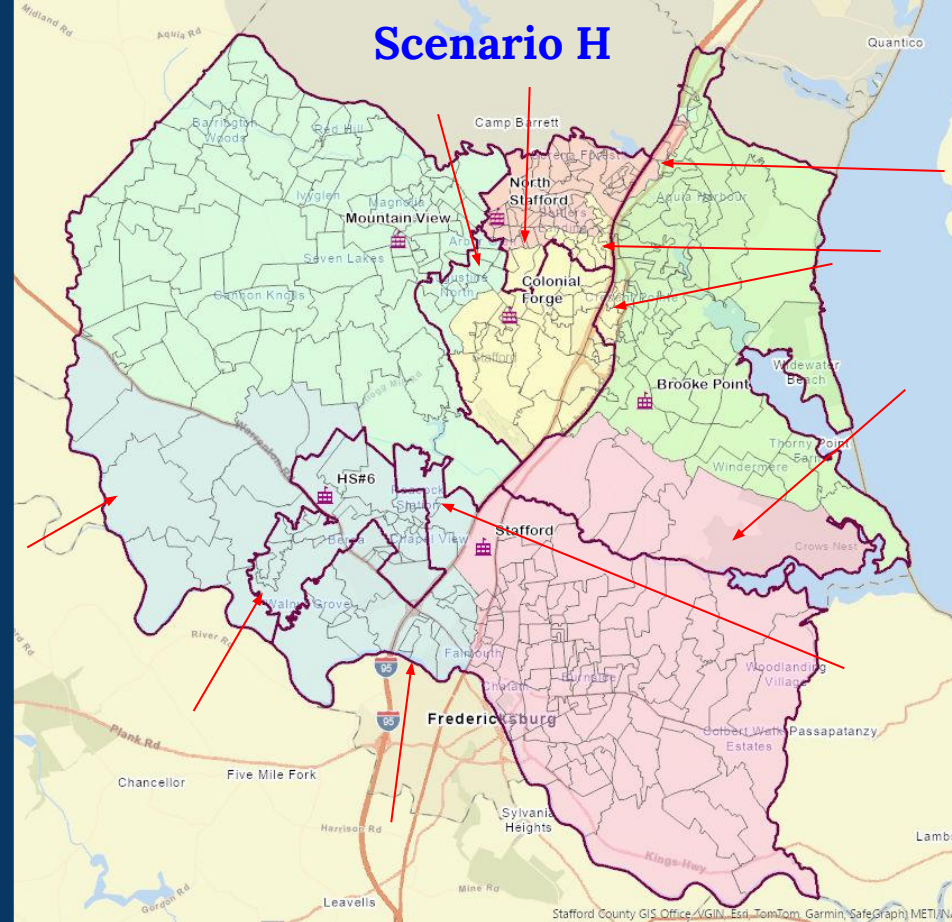

Current Boundaries

Scenario H

Stafford County Public Schools

Inspire | Empower | Excel

Scenario H

FRL = Free & Reduced Lunch
b/c = Boundary Change

| High School | Capacity Before b/c 2026 | Capacity After b/c 2026 | Capacity After b/c 2029 | Capacity After b/c 2032 | FRL% Before | FRL% After |
|----------------|--------------------------|-------------------------|-------------------------|-------------------------|-------------|------------|
| North Stafford | 105% | 87% | 92% | 105% | 57% | 61% |
| Brooke Point | 108% | 87% | 92% | 103% | 51% | 48% |
| Colonial Forge | 98% | 82% | 88% | 97% | 37% | 37% |
| Mountain View | 99% | 92% | 93% | 94% | 37% | 37% |
| Stafford | 108% | 91% | 93% | 99% | 49% | 48% |
| HS#6 | N/A | 79% | 89% | 101% | N/A | 47% |

Scenario H - Reassigned Student Estimates for 2027

| Scenario H | Brooke Point HS | Colonial Forge HS | HS#6 | Mountain View HS | North Stafford HS | Stafford HS | Grand Total |
|-----------------------------------|-----------------|-------------------|--------------|------------------|-------------------|--------------|---------------|
| Brooke Point HS | 1,858 | 233 | | | 173 | 78 | 2,341 |
| Colonial Forge HS | | 1,116 | 847 | 219 | | | 2,183 |
| Mountain View HS | | | 271 | 1,780 | | | 2,051 |
| North Stafford HS | | 393 | | | 1,642 | | 2,035 |
| Stafford HS | | | 596 | | | 1,813 | 2,410 |
| Estimated Students in 2027 | 1,858 | 1,742 | 1,715 | 1,999 | 1,815 | 1,891 | 11,020 |

How to read this chart:

- Brooke Point HS is estimated to have 1,858 in-boundary students, for a grand total of 1,858 students.
- Colonial Forge HS is estimated to have 1,116 in-boundary students, plus 233 students from Brooke Point, plus 393 students from North Stafford, for a grand total of 1,742 students.
- HS#6 is estimated to receive 847 students from Colonial Forge, plus 271 students from Mountain View, plus 596 students from Stafford, for a grand total of 1,715 students.