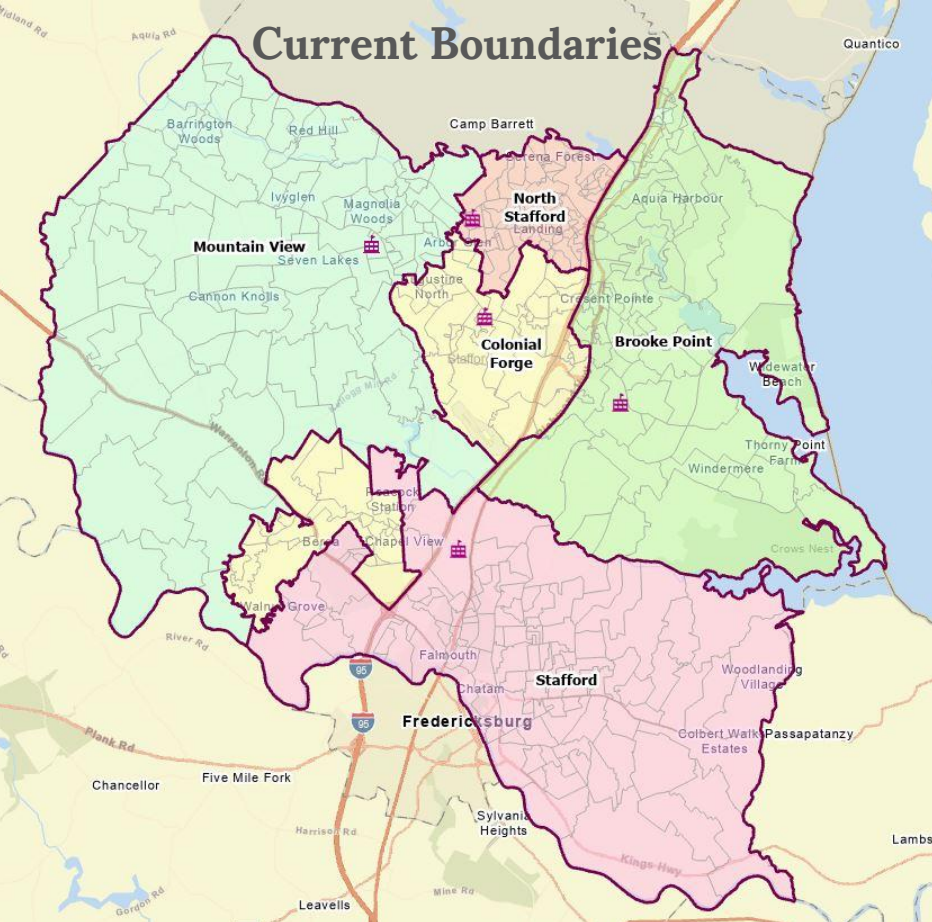

Current Boundaries

Scenario H

Stafford County Public Schools

Inspire | Empower | Excel

Scenario H

FRL = Free & Reduced Lunch
b/c = Boundary Change

| High School | Capacity Before b/c 2026 | Capacity After b/c 2026 | Capacity After b/c 2029 | Capacity After b/c 2032 | FRL% Before | FRL% After |
|----------------|--------------------------|-------------------------|-------------------------|-------------------------|-------------|------------|
| North Stafford | 105% | 87% | 92% | 105% | 57% | 61% |
| Brooke Point | 108% | 87% | 92% | 103% | 51% | 48% |
| Colonial Forge | 98% | 82% | 88% | 97% | 37% | 37% |
| Mountain View | 99% | 92% | 93% | 94% | 37% | 37% |
| Stafford | 108% | 91% | 93% | 99% | 49% | 48% |
| HS#6 | N/A | 79% | 89% | 101% | N/A | 47% |

Scenario H - Reassigned Student Estimates for 2027

| Scenario H | Brooke Point HS | Colonial Forge HS | HS#6 | Mountain View HS | North Stafford HS | Stafford HS | Grand Total |
|-----------------------------------|-----------------|-------------------|--------------|------------------|-------------------|--------------|---------------|
| Brooke Point HS | 1,858 | 233 | | | 173 | 78 | 2,341 |
| Colonial Forge HS | | 1,116 | 847 | 219 | | | 2,183 |
| Mountain View HS | | | 271 | 1,780 | | | 2,051 |
| North Stafford HS | | 393 | | | 1,642 | | 2,035 |
| Stafford HS | | | 596 | | | 1,813 | 2,410 |
| Estimated Students in 2027 | 1,858 | 1,742 | 1,715 | 1,999 | 1,815 | 1,891 | 11,020 |

How to read this chart:

- Brooke Point HS is estimated to have 1,858 in-boundary students, for a grand total of 1,858 students.
- Colonial Forge HS is estimated to have 1,116 in-boundary students, plus 233 students from Brooke Point, plus 393 students from North Stafford, for a grand total of 1,742 students.
- HS#6 is estimated to receive 847 students from Colonial Forge, plus 271 students from Mountain View, plus 596 students from Stafford, for a grand total of 1,715 students.