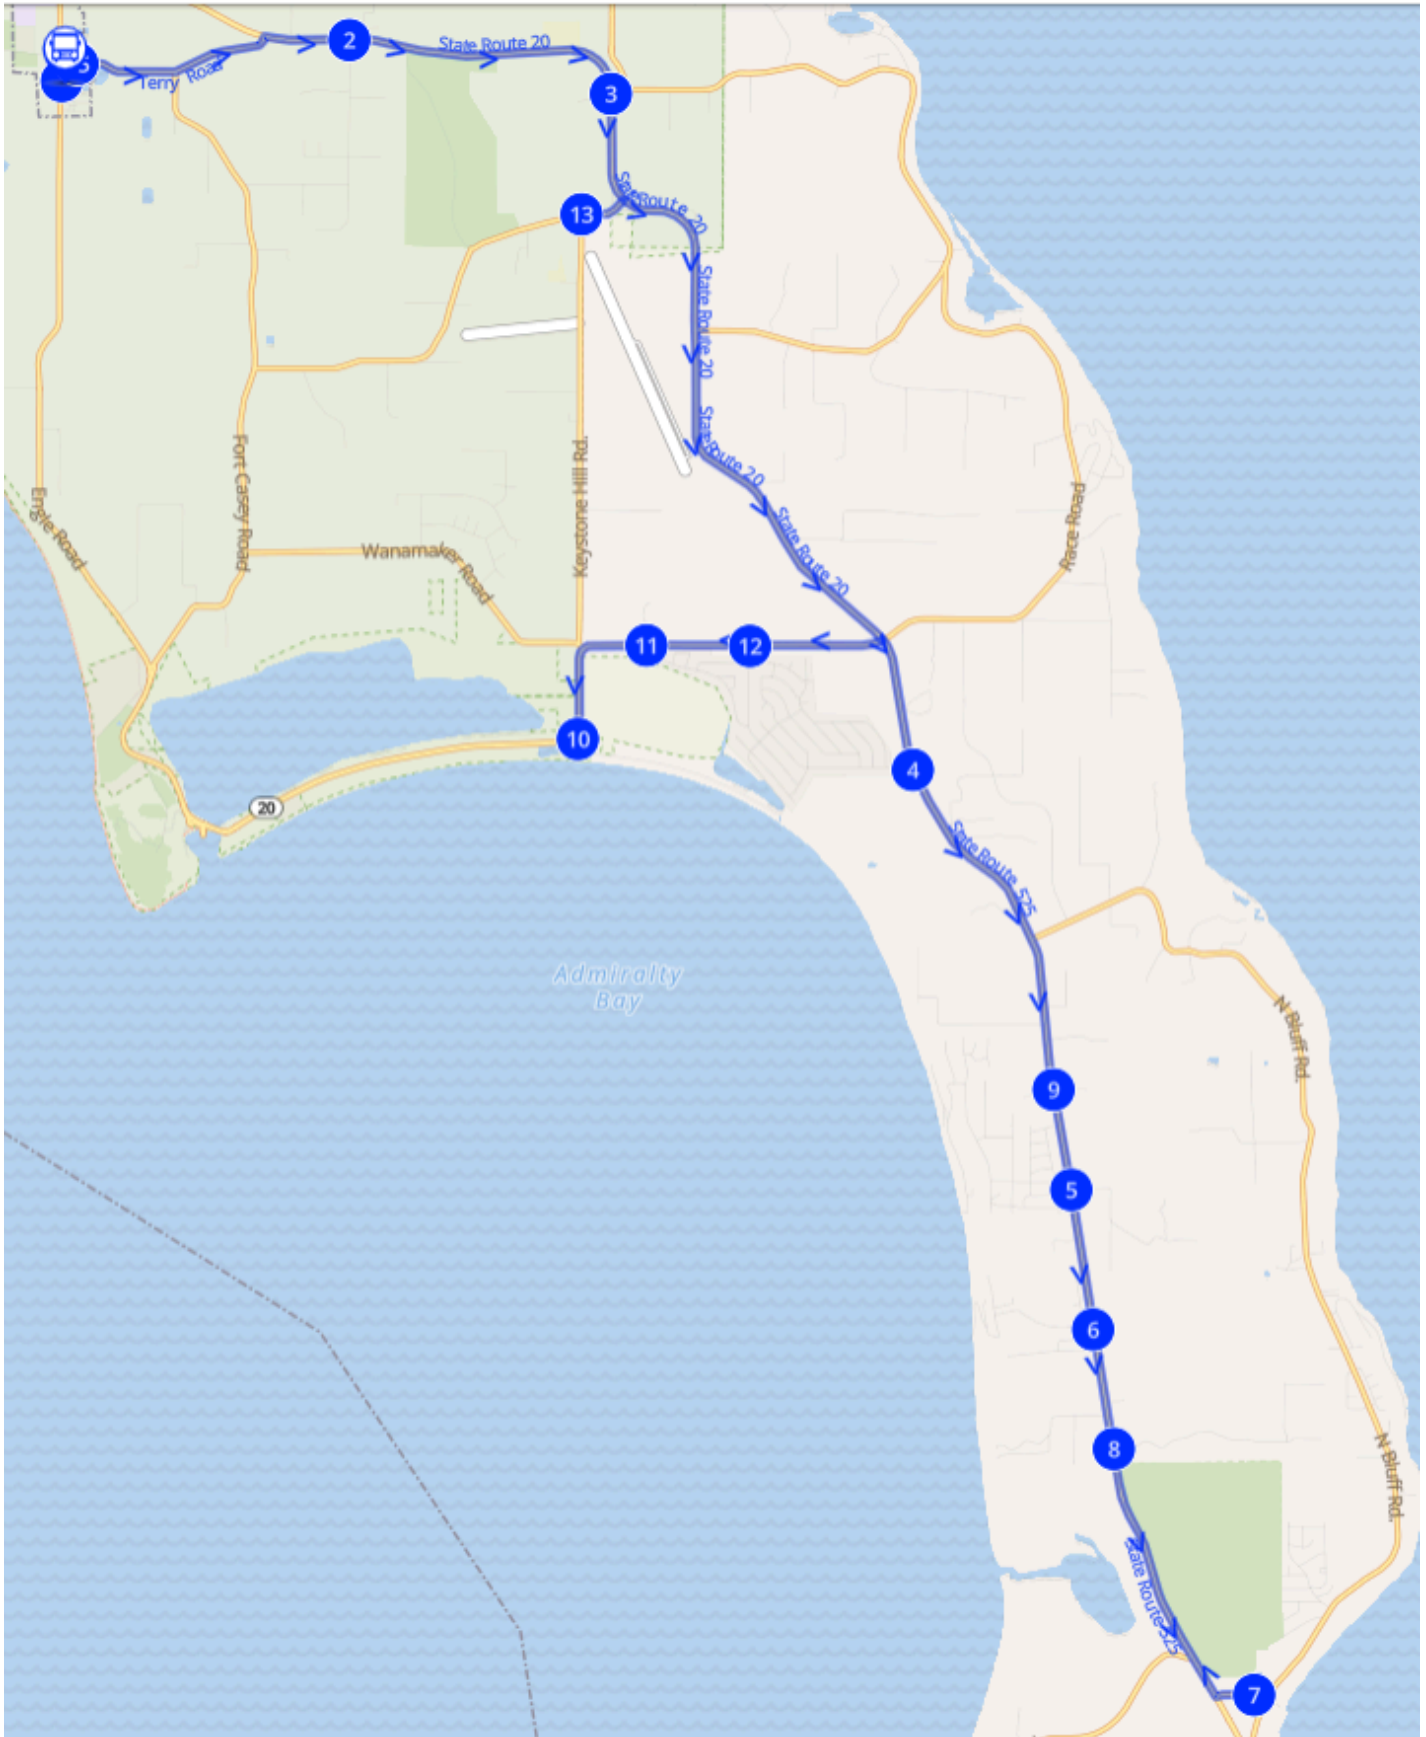

BLUE - MS/HS AM Snow & Emergency Route

Updated 10/19/24

BLUE - MS/HS PM Snow & Emergency Route

UPDATED 10/19/24

BLUE - MS/HS AM Snow & Emergency Route

(Regular Start Times)

- #1 6:51 AM Leave Bus Barn
- #2 6:54 AM Hwy 20 & Jacobs Rd
- #3 6:57 AM Hwy 20 & Safari St
- #4 7:02 AM SR 525 & Admirals Dr (Admirals Cove Transit Stop)
- #5 7:13 AM Hwy 525 & Ledgewood Beach RD (Ledgewood Transit Stop)
- #6 7:15 AM SR 525 & Gramayre Rd (Teronda Transit Stop)
- #7 7:18 AM Wonn Rd (Greenbank Farms Drive)
- #8 7:20 AM SR 525 & Ellwood Dr
- #9 7:23 AM SR 525 & Carnica Way
- #10 7:28 AM Hwy 20 & Keystone Ave
- #11 7:30 AM Hwy 20 & Koenig Ln
- #12 7:33 AM 15736 Hwy 20
- #13 7:38 AM Patmore Rd & Keystone Hill Rd
- #14 7:45 AM Coupeville High School
- #15 7:45 AM Coupeville Middle School

BLUE - MS/HS PM Snow & Emergency Route

(Regular Start Times)

- #1 2:20 PM Leave Bus Barn
- #2 2:30 PM Coupeville High School
- #3 2:30 PM Coupeville Middle School
- #4 2:36 PM Start MS/HS Route
- #5 2:38 PM Hwy 20 & Jacobs Rd
- #6 2:40 PM Hwy 20 & Safari St
- #7 2:42 PM Patmore Rd & Keystone Hill Rd
- #8 2:49 PM Hwy 20 & Keystone Ave
- #9 2:50 PM Hwy 20 & Koenig Ln
- #10 2:53 PM 15736 Hwy 20
- #11 2:55 PM SR 525 & Admirals Dr (Admirals Cove Transit Stop)
- #12 3:07 PM Hwy 525 & Ledgewood Beach RD (Ledgewood Transit Stop)
- #13 3:08 PM 27705 SR 525
- #14 3:08 PM SR 525 & Gramayre Rd (Teronda Transit Stop)
- #15 3:09 PM SR 525 & Puget Dr
- #16 3:12 PM Wonn Rd (Greenbank Farms Drive)
- #17 3:14 PM SR 525 & Ellwood Dr
- #18 3:16 PM SR 525 & Cox Dr
- #19 3:17 PM SR 525 & Carnica Way
- #20 3:28 PM Coupeville Elementary School