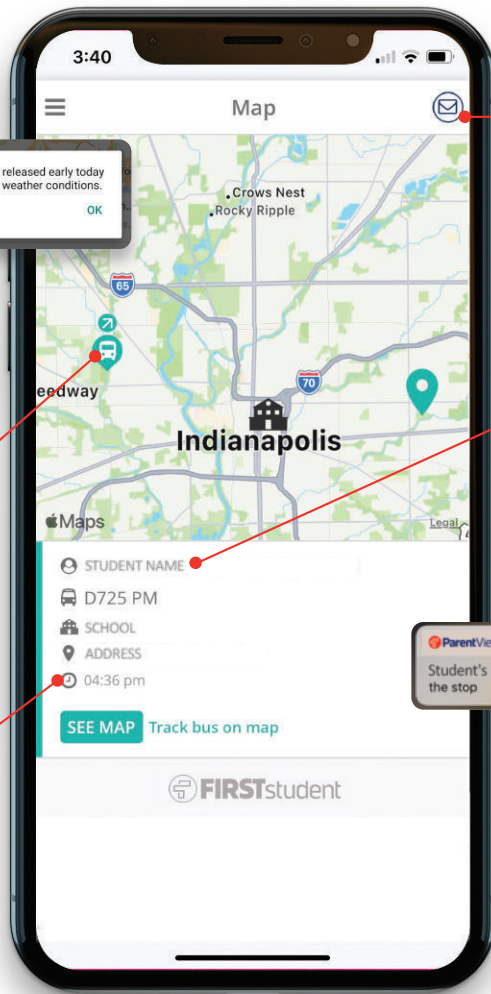

# Introducing a new way to track your child's bus

### GET MESSAGES FROM YOUR DISTRICT OR DEPOT

From delays to important schedule changes. Stay in the know!

Schools will be released early today due to extreme weather conditions.  
OK

**PARENT SUPPORT**  
Dedicated support at your fingertips.

### KNOW WHERE THE BUS IS

Check bus progression with GPS tracking.