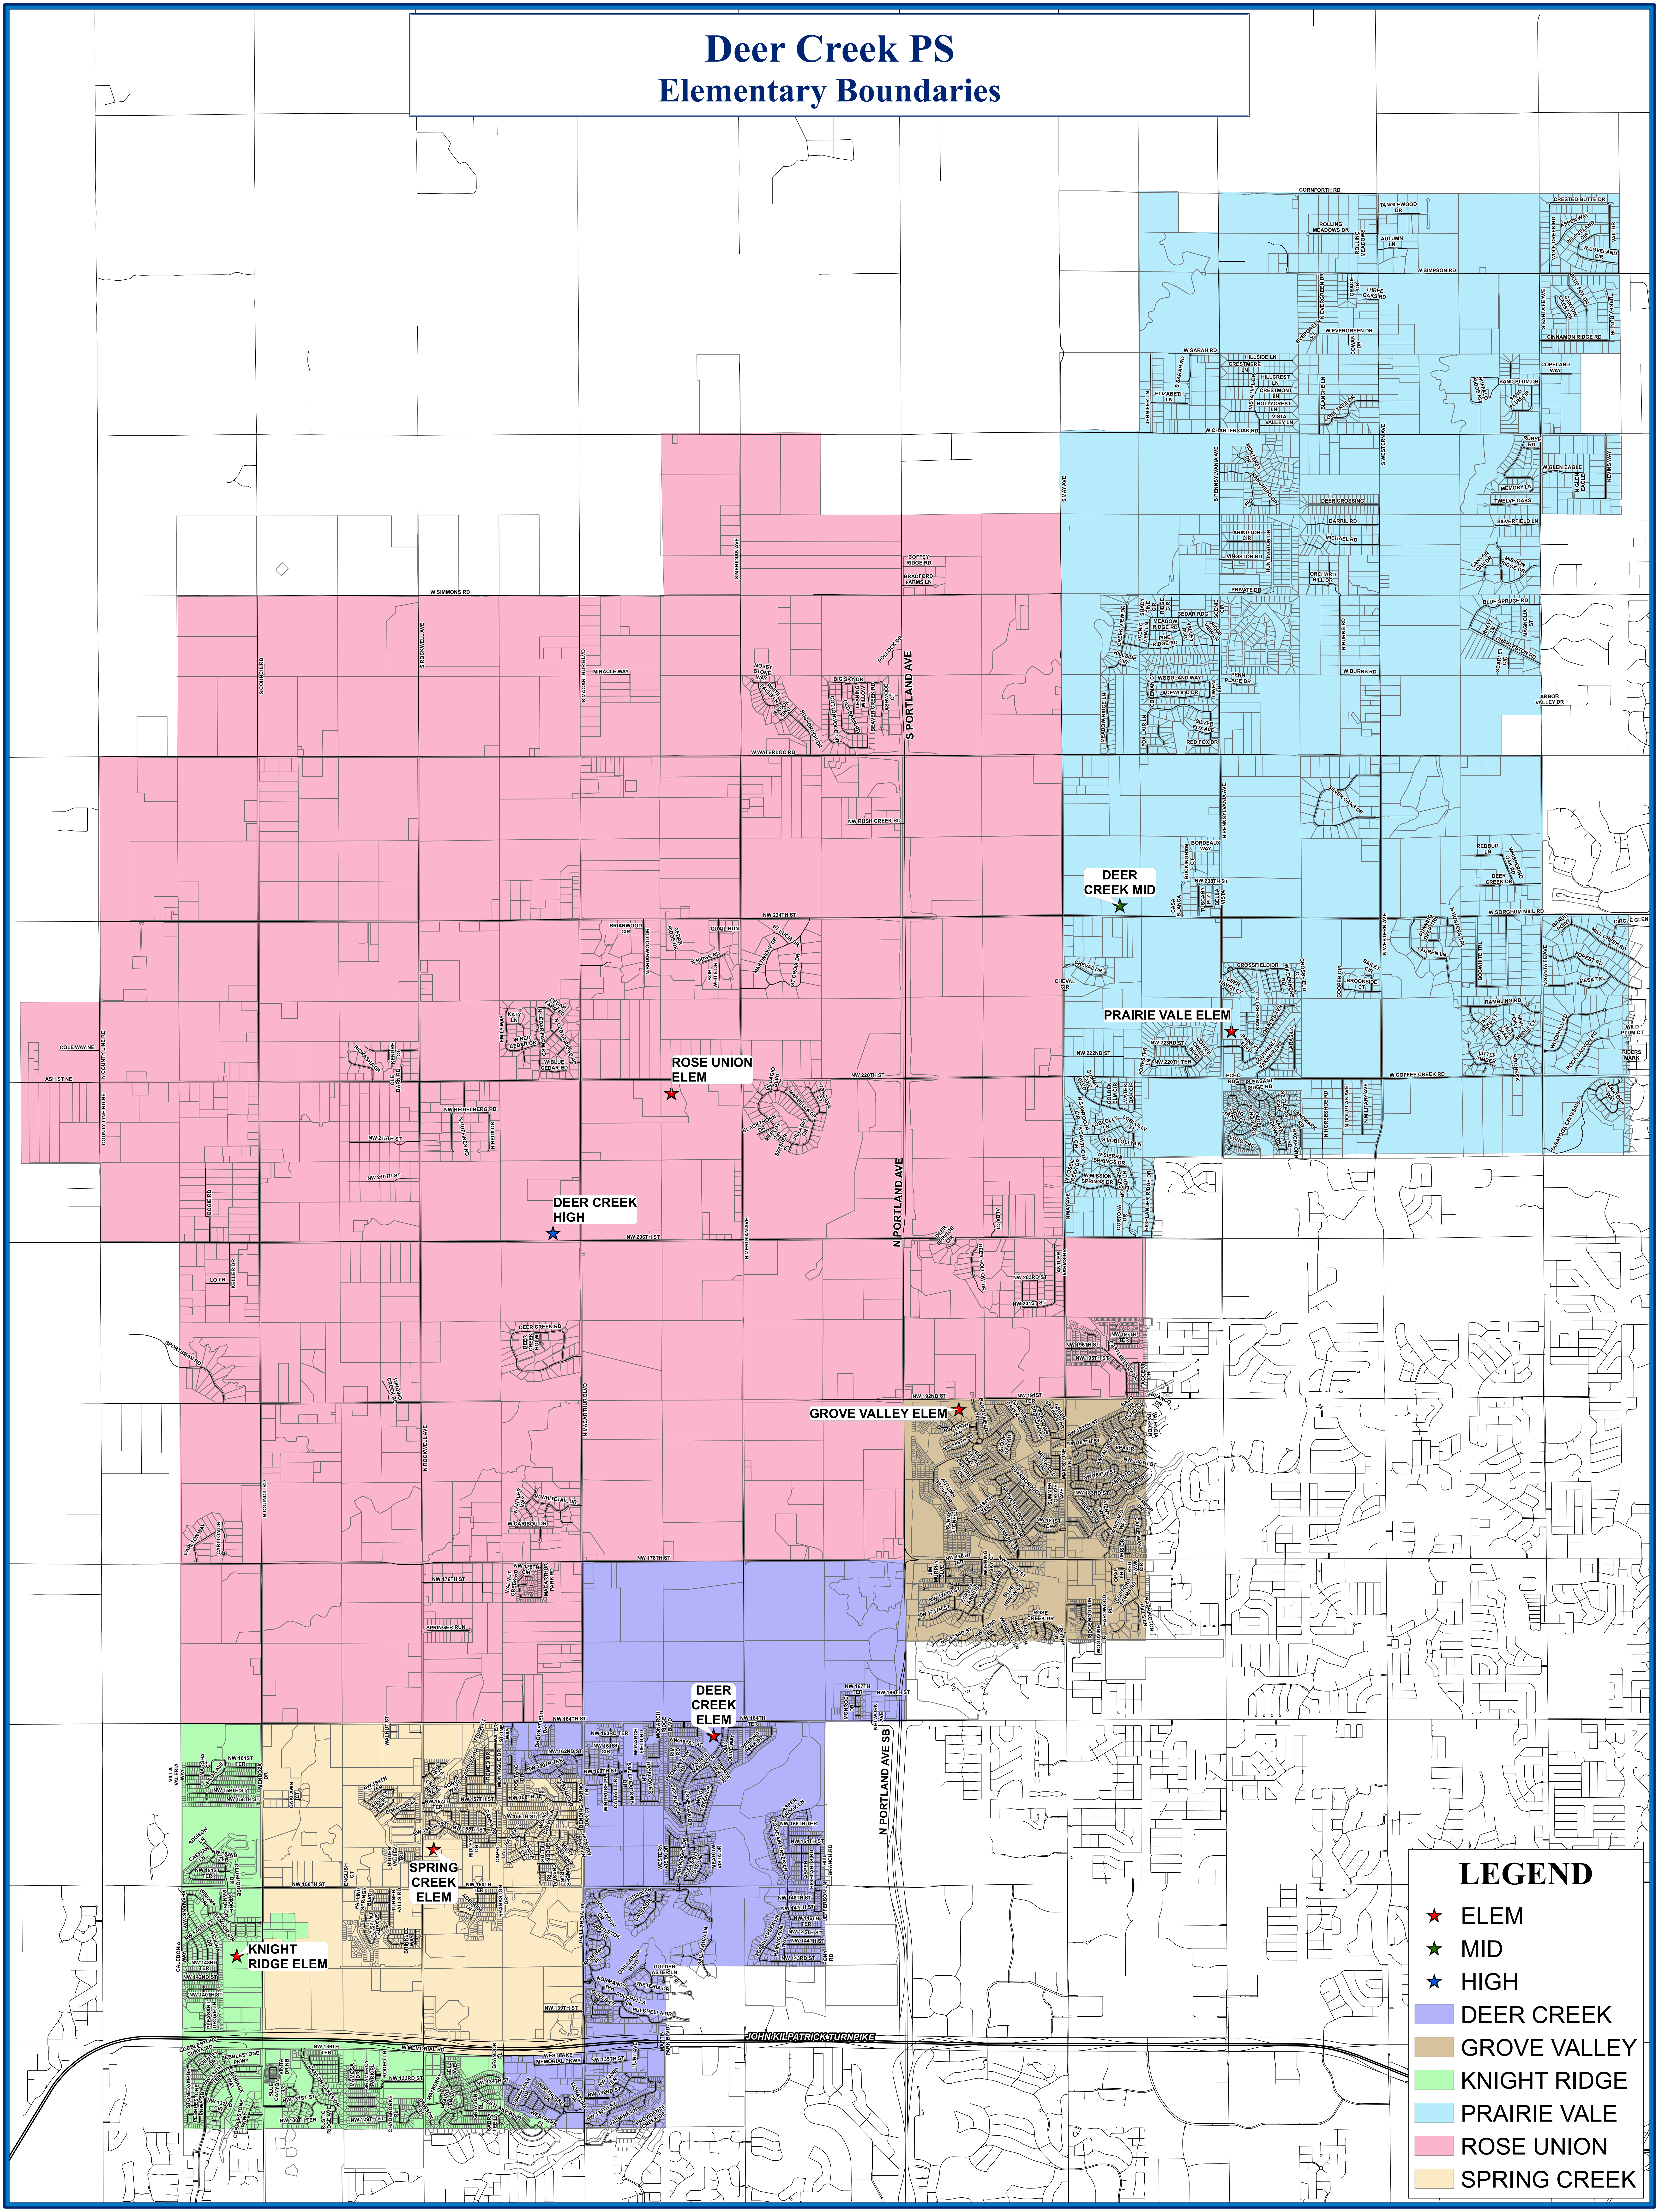

Deer Creek PS Elementary Boundaries

LEGEND

- ★ ELEM
- ★ MID
- ★ HIGH
- DEER CREEK
- GROVE VALLEY
- KNIGHT RIDGE
- PRAIRIE VALE
- ROSE UNION
- SPRING CREEK