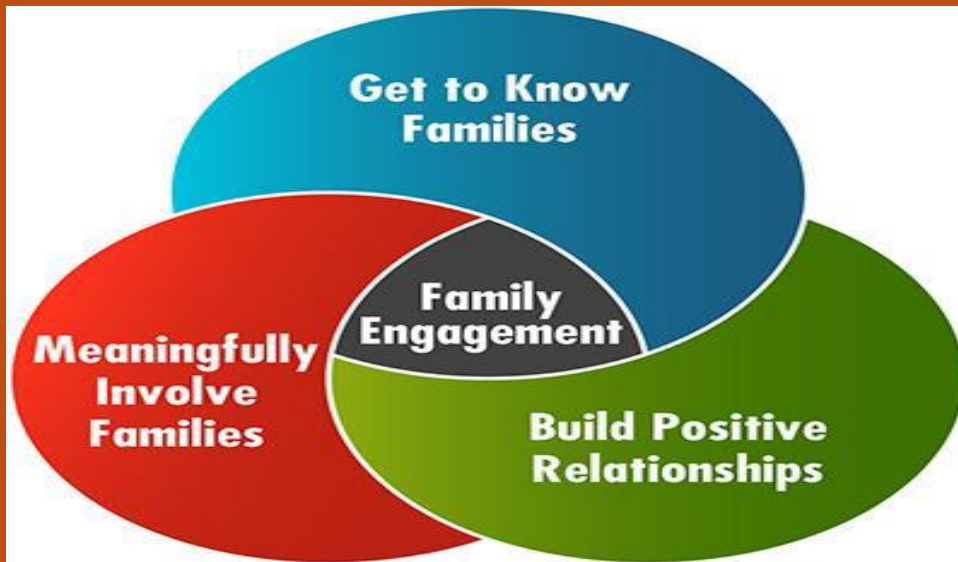

Reminder

Perry High Monthly PSCC
Meeting
Families - come join us!

November 18, 2024, 4:30 – 5:30 pm Virtual Teams Meeting

Perry High School
3875 Perrysville Ave
Pittsburgh, Pa 15214
412-529-3400
Principal Molly Omalley Argueta