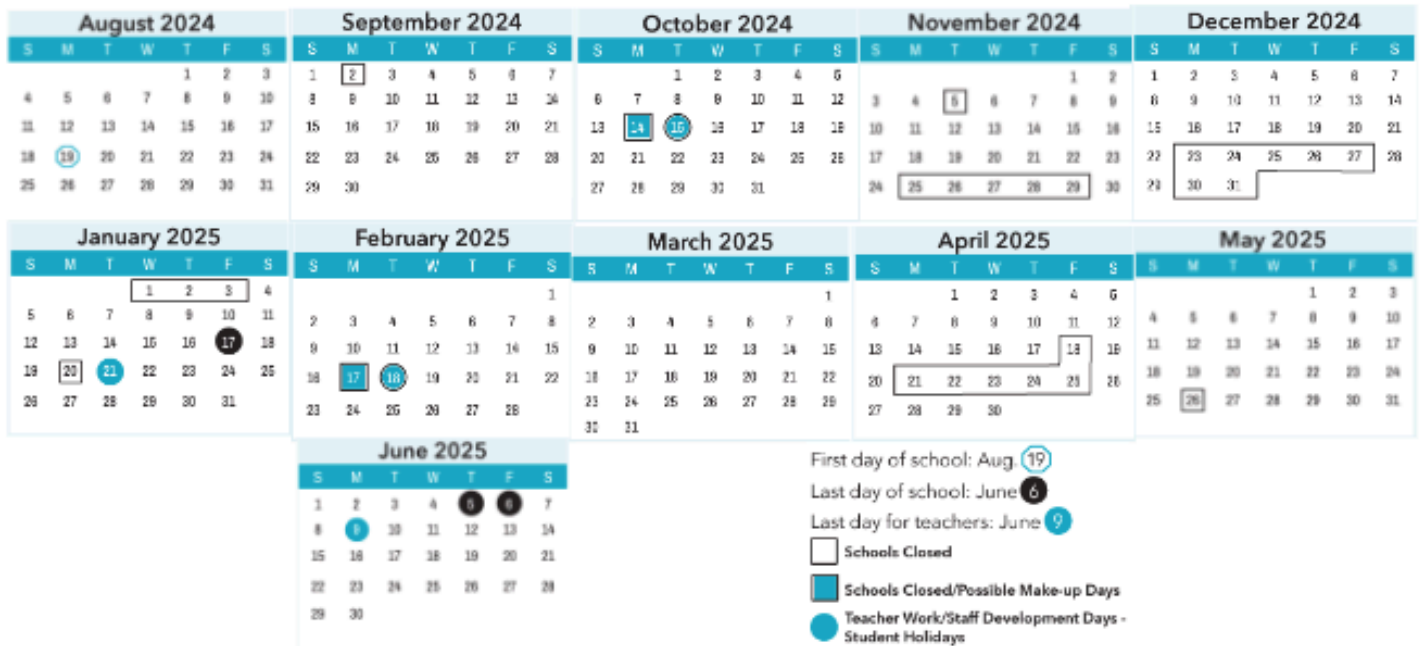

2024-2025 Assessment Calendar

Level	Assessment	Grade	Begin	End
MIDDLE	iReady	6 - 8	8/19/2024	9/6/2024
HCS Calendar	PSAT	8	10/1/2024	10/31/2024
	CogAT <i>(Referrals in Grades 6-8)</i>	6 - 8	10/7/2024	10/25/2024
	iReady	6 - 8	12/2/2024	12/20/2024
	ACCESS for ELLs	6 - 8	1/21/2025	3/7/2025
	SC-ALT <i>(South Carolina Alternate Assessment)</i>	6 - 8	3/3/2025	4/18/2025
	iREADY	6 - 8	3/17/2025	4/4/2025
Middle School Test Schedule	SC-READY <i>(ELA, Math, Science-Grade 6 Only)</i> <ul style="list-style-type: none"> Math Test.....May 13, 2025 Science Test.....May 15, 2025 Writing Test.....May 19, 2025 Reading Section A Test.....May 21, 2025 Reading Section B Test.....May 22, 2025 	6 - 8	5/9/2025	6/6/2025
	EOCEP <ul style="list-style-type: none"> Algebra 1.....May 15, 2025 	7 - 8	5/16/2025	6/6/2025

HCS 2024-25 Calendar

Horry County Schools

- First day of school: Aug 19
- Last day of school: June 6
- Last day for teachers: June 9
- Schools Closed
- Schools Closed/Possible Make-up Days
- Teacher Work/Staff Development Days - Student Holidays
- Additional Staff Development Day for teachers - approved by the Board
- 2 1/2 Hour Early Dismissal for Students
- Teacher Work/Staff Development Days - Student Holidays (Possible Make-up Days)