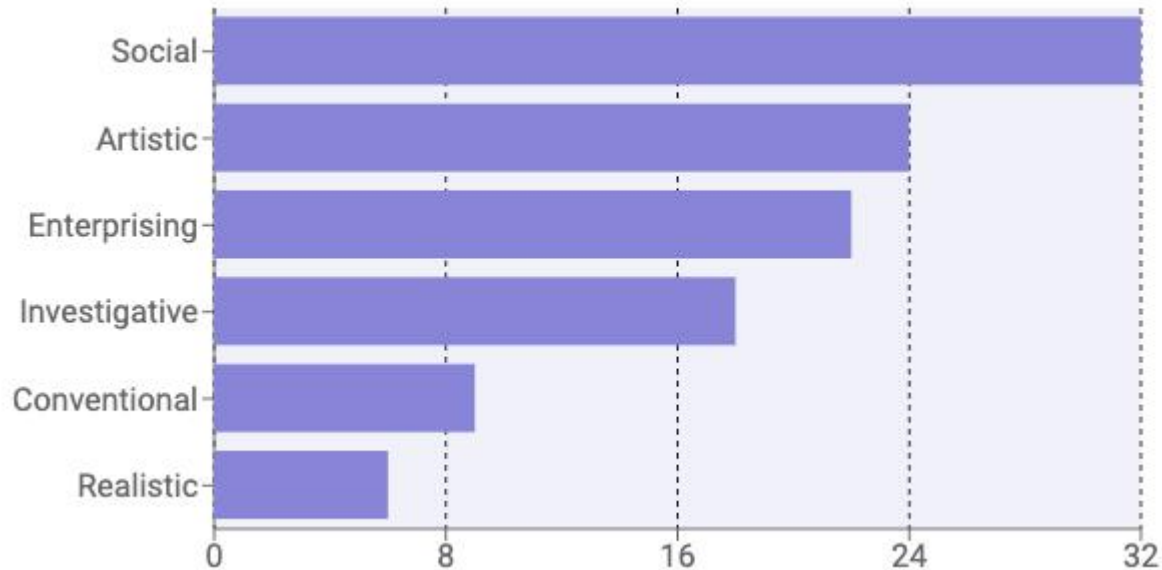

Naviance then shows you careers that map to your traits and educational aspirations.

Holland Codes

Results for Eric Medeiros

Your Overall Scores by Holland Trait

SAE Career Info?

Educational, Guidance, and Career Counselors and Advisors