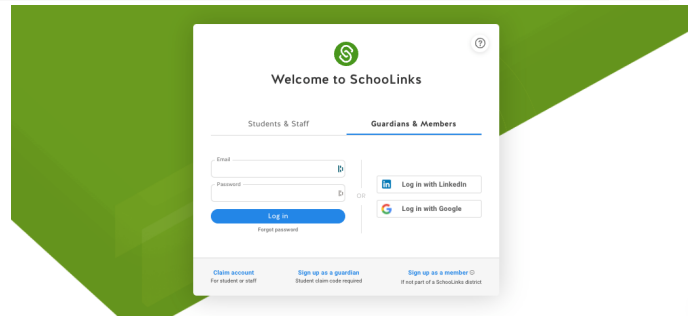

Getting Started

Your district has provided your email to SchoolLinks so that we can have an account waiting for you. The following instructions will help you log in!

Visit app.schoollinks.com/login/member to access the login page for Guardians.