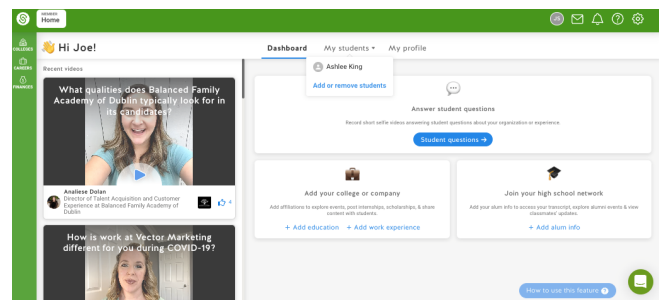

Option 1:
For Google account/emails,
you can click this button:

-OR-

Option 2:
Or, use the Forgot Password
button to claim your account:

[Forgot Password](#)

Welcome to your Guardian Dashboard!

Once you're logged in, you'll see your Guardian Dashboard which includes any associated students determined by your district. If you don't see the right students, please reach out to the district for corrections.

Use the side navigation or click on your student's name to explore other parts of the platform. You can see your student's assessment results, review course plans, and reach out to your student's counselor!