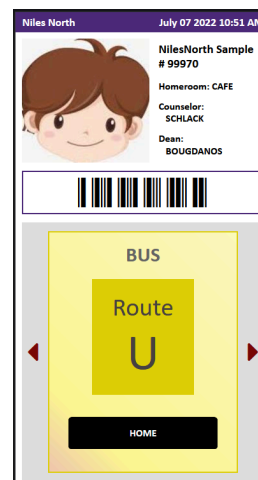

NilesK12 Student Digital ID for Summer School

Accessing your Digital ID

To log into your Digital ID, go to <https://www.nilesk12.org/myid>, enter your Nilesk12 username and password, and the ID will display.

This digital version can be displayed on a phone or mobile device and provides additional features including real-time fields such as the time of day, bus route and current class,

The digital ID can be accessed on a laptop or phone via web browser through the “MY ID” button in <https://www.nilesk12.org>. It can also be directly accessed via this url: <https://www.nilesk12.org/myid>.

When a student loads the ID, the information displayed will be time relevant. For example, the student’s Bus Route information will automatically display. If the ID is loaded during the school day, the student’s current course will automatically display.