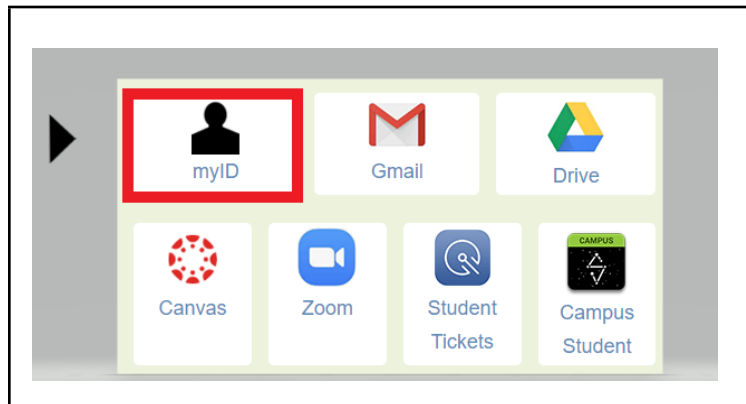

NilesK12 Student Digital ID for Summer School

Accessing your Digital ID

To log into your Digital ID, go to <https://www.nilesk12.org/myid>, enter your Nilesk12 username and password, and the ID will display.

This digital version can be displayed on a phone or mobile device and provides additional features including real-time fields such as the time of day, bus route and current class,

The digital ID can be accessed on a laptop or phone via web browser through the “MY ID” button in <https://www.nilesk12.org>. It can also be directly accessed via this url: <https://www.nilesk12.org/myid>.

When a student loads the ID, the information displayed will be time relevant. For example, the student’s Bus Route information will automatically display. If the ID is loaded during the school day, the student’s current course will automatically display.

Each screen provides a Home button to access the ID dashboard which allows the ability to display any relevant information.