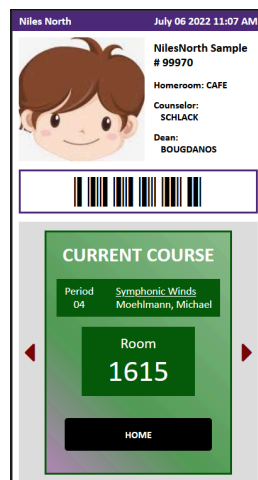

NilesK12 Student Digital ID for Summer School

Accessing your Digital ID

To log into your Digital ID, go to <https://www.nilesk12.org/myid>, enter your Nilesk12 username and password, and the ID will display.

This digital version can be displayed on a phone or mobile device and provides additional features including real-time fields such as the time of day, bus route and current class,

The digital ID can be accessed on a laptop or phone via web browser through the “MY ID” button in <https://www.nilesk12.org>. It can also be directly accessed via this url: <https://www.nilesk12.org/myid>.

When a student loads the ID, the information displayed will be time relevant. For example, the student’s Bus Route information will automatically display. If the ID is loaded during the school day, the student’s current course will automatically display.