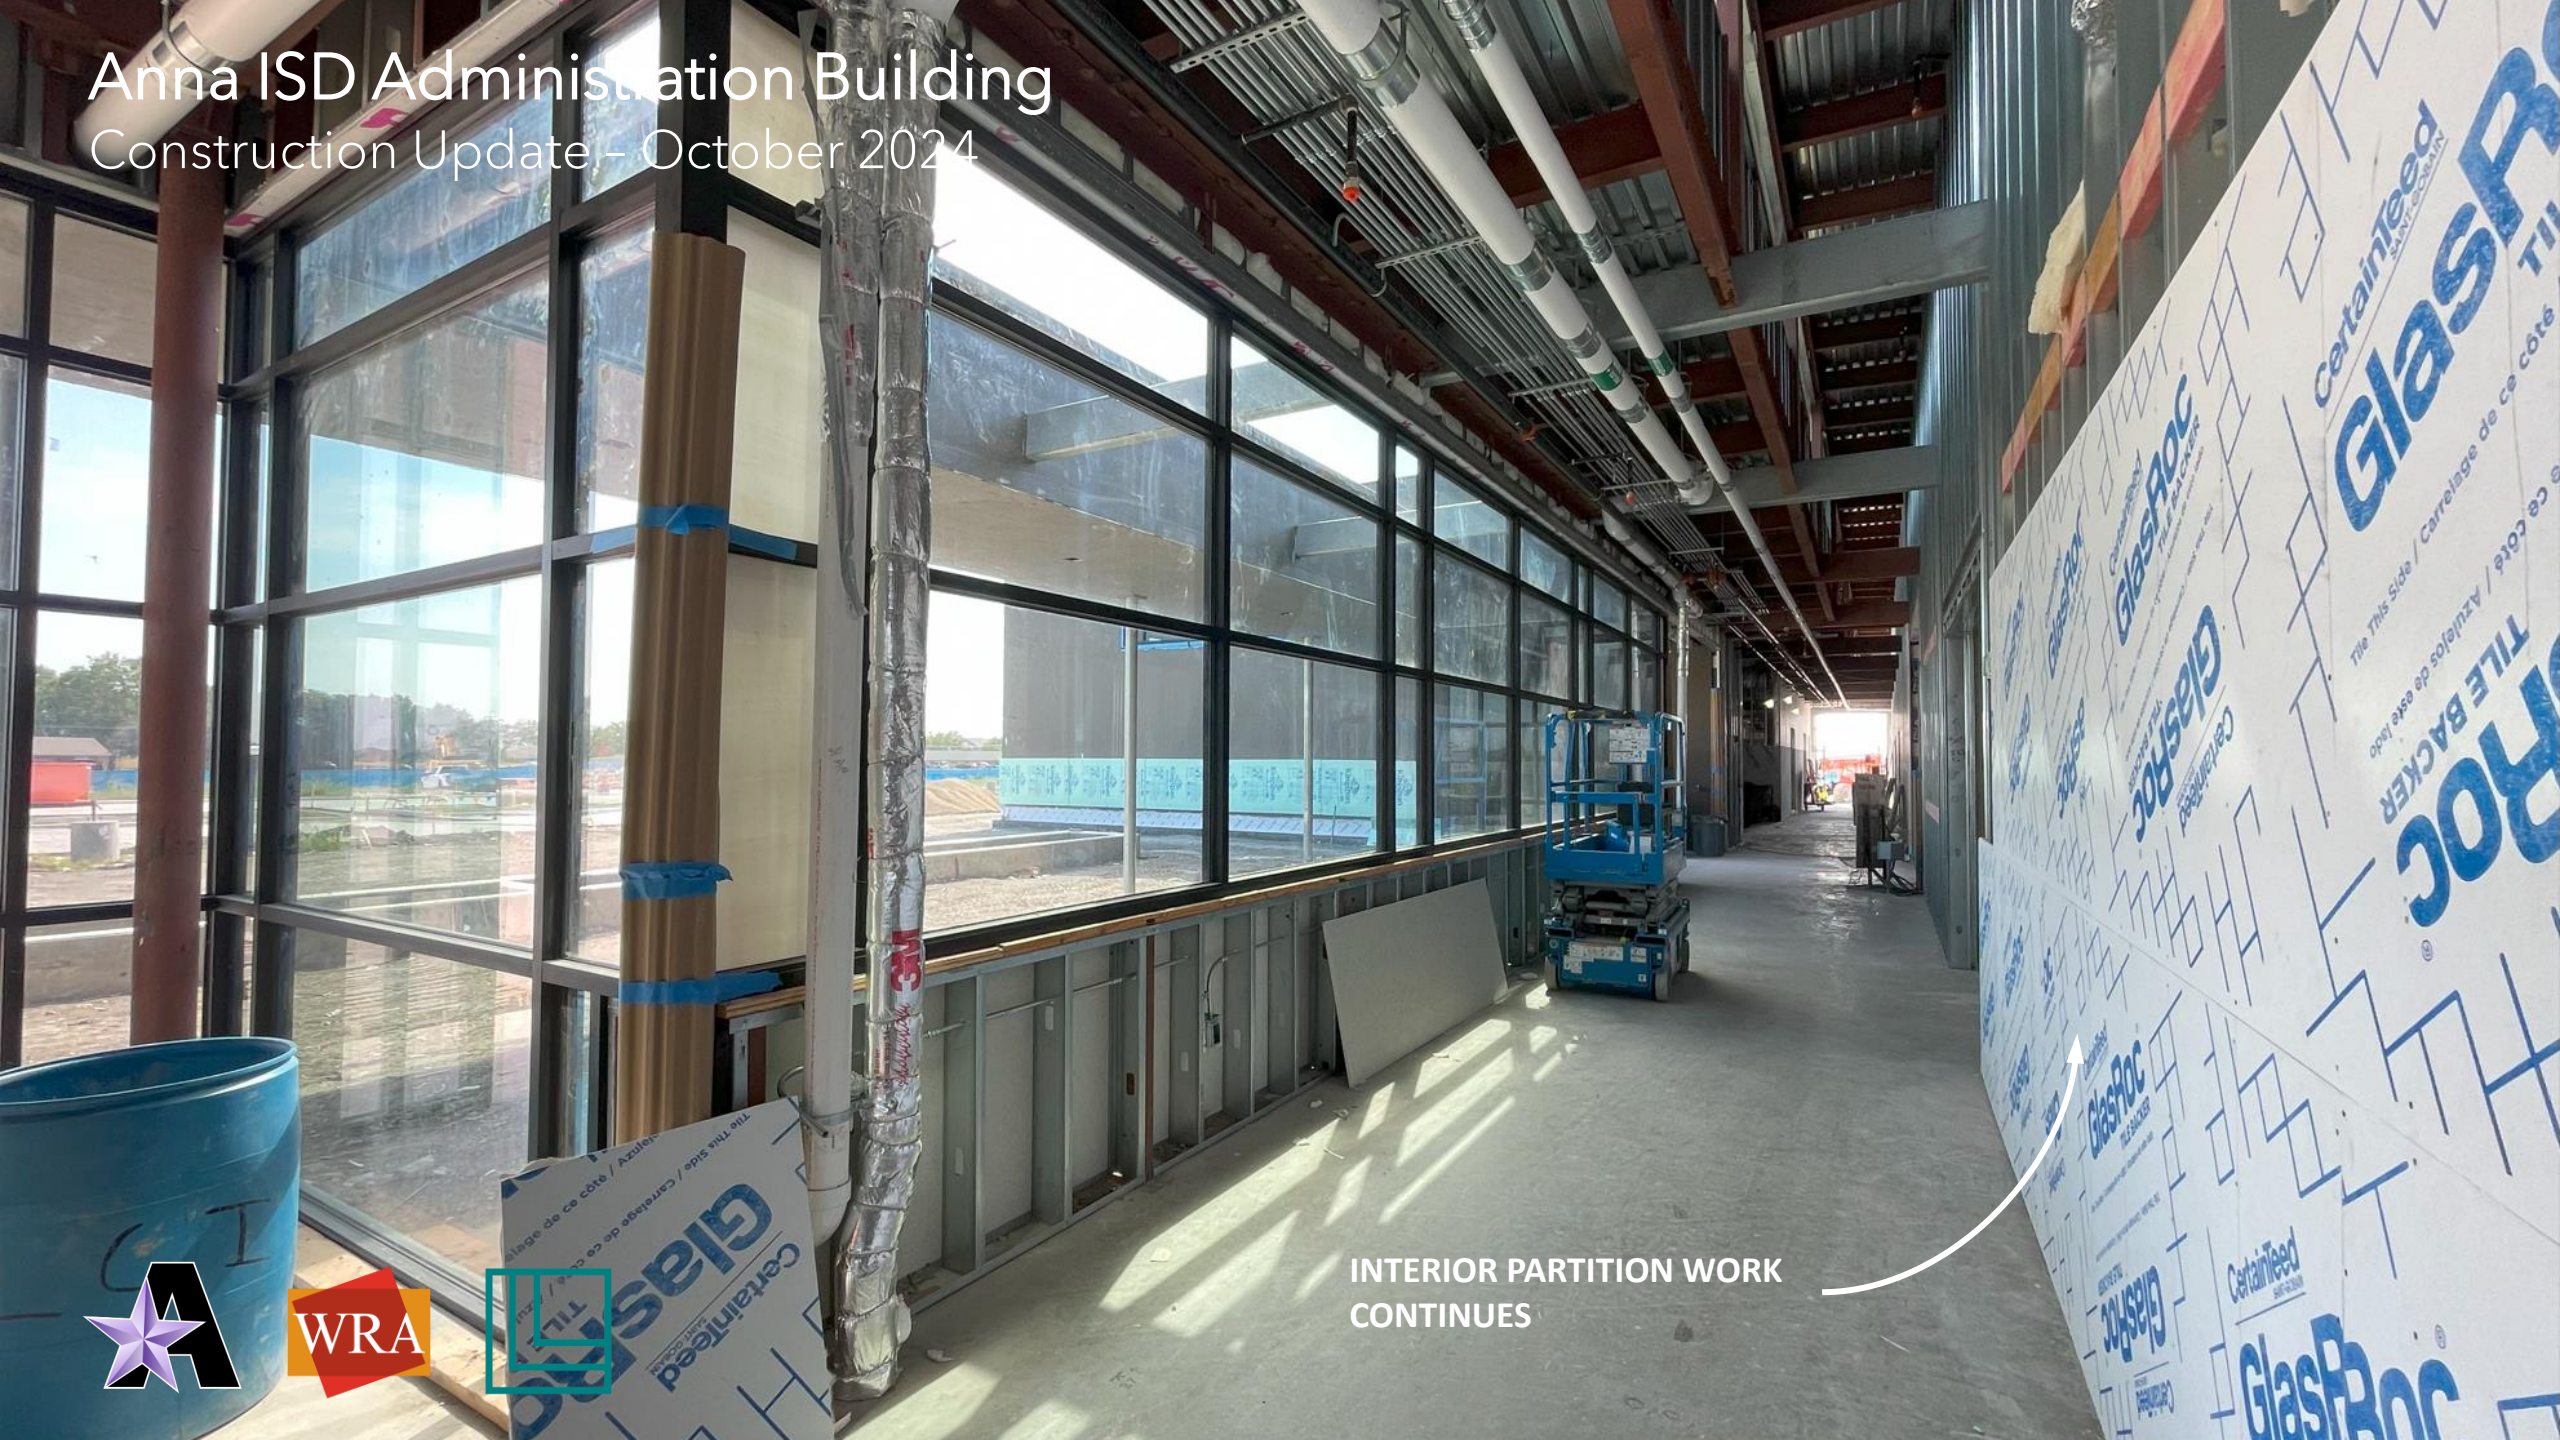

Anna ISD Administration Building Construction Update - October 2024

INTERIOR PARTITION WORK
CONTINUES