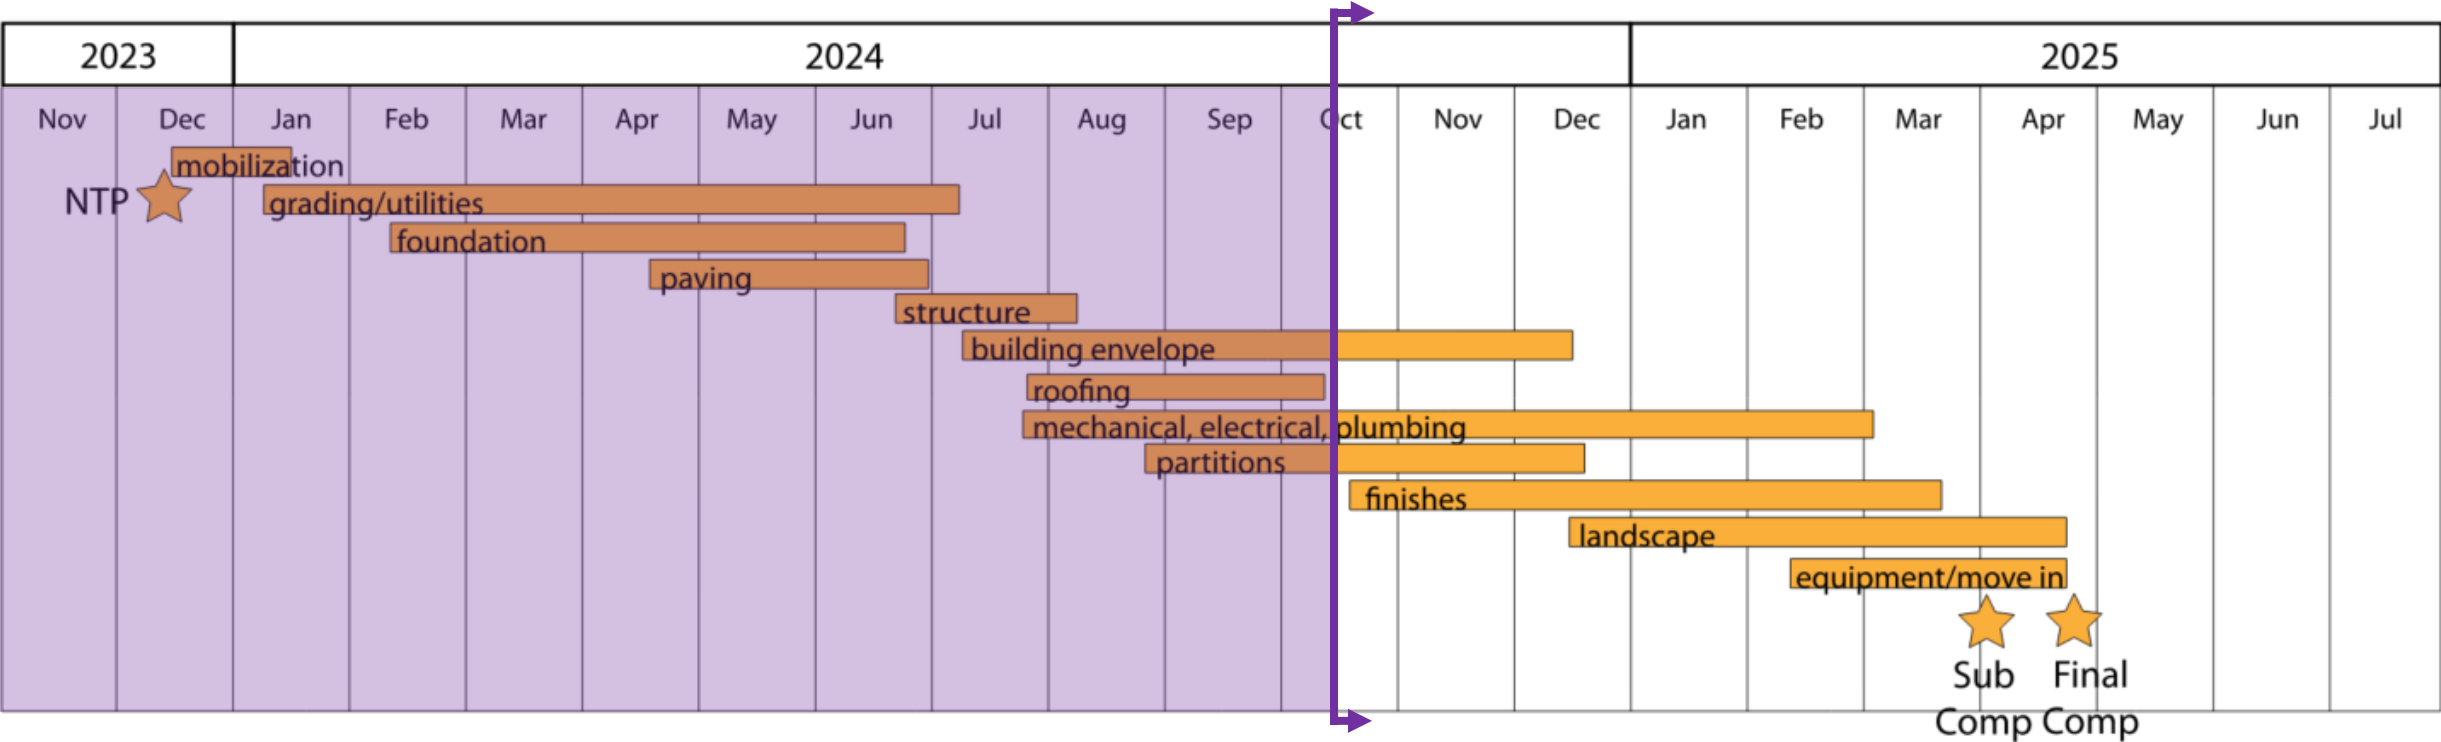

Construction Update - October 2024

GUARD RAIL SYSTEMS
BEING INSTALLED

L. Dow Hendricks Elementary School Construction Update - October 2024

**LINEAR WOOD CEILINGS
INSTALLED**

**KITCHEN EQUIPMENT BEING
INSTALLED**

L. Dow Hendricks Elementary School Construction Update - October 2024

← GOALS INSTALLED

WALL PADDING INSTALLED

L. Dow Hendricks Elementary School

Construction Update - October 2024

MARKERBOARDS INSTALLED

FINISH COATS OF PAINT IN PLACE

TACK BOARDS INSTALLED

Anna ISD Administration Building

Construction Update - October 2024

Construction Schedule

Anna ISD Administration Building

Construction Update - October 2024

ROOFER TO BEGIN
GRAVEL TOPCOAT