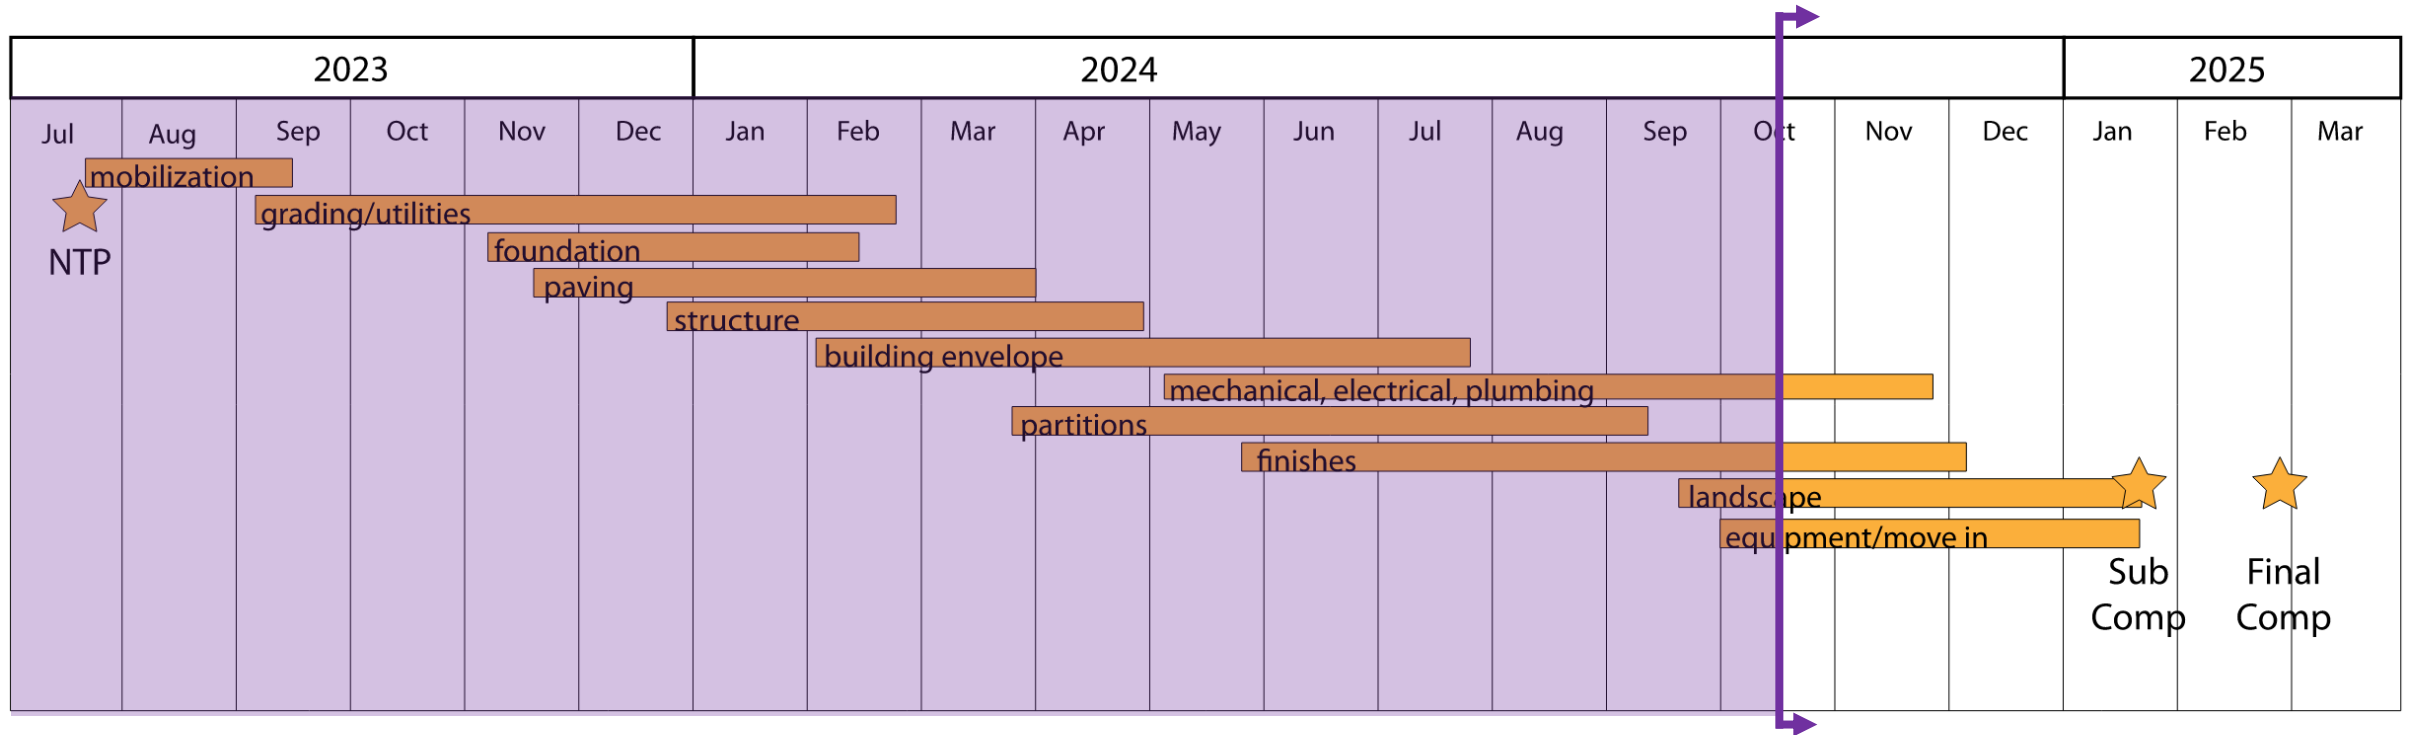

L. Dow Hendricks | Elementary School

Anna ISD | Administration Building

OCTOBER 2024
CONSTRUCTION UPDATE

L. Dow Hendricks Elementary School

Construction Update -October 2024

Construction Schedule

L. Dow Hendricks Elementary School

Construction Update - October 2024

L. Dow Hendricks Elementary School

Construction Update - October 2024

METAL PANEL FASCIA
INSTALLATION

L. Dow Hendricks Elementary School Construction Update - October 2024

PLAY EQUIPMENT IN PLACE

CONCRETE UNDER PLAY
SURFACE BEING INSTALLED

L. Dow Hendricks Elementary School

Construction Update - October 2024

**WOOD ACCENT
CEILING IN PLACE**

WALL TILE IN PLACE

L. Dow Hendricks Elementary School