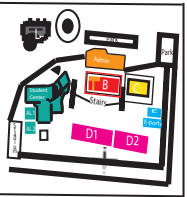

Twelve Bridges High School
2360 Fieldstone Drive
Lincoln, CA 95648
2024-2025

PUBLIC CAMPUS MAP

Updated: 6/28/2024 12:43PM PST T. Martz

KEY

- Door/Garage Door or Entrance ●
- Push Bar Gate ★
- Large Iron Gate ☆
- Chain Link Gate ☆
- Fence —
- Corner Box □

Thumbnail map showing building locations.

KEY

Door/Garage Door or Entrance ●
Push Bar Gate ★
Large Iron Gate ☆
Chain Link Gate ☆
Fence —
Corner Box □

AED
NARCAN

Stadium

Baseball Fields, HOME, VISITORS, FIRE.

KEY

Door/Garage Door or Entrance ●
Push Bar Gate ★
Large Iron Gate ☆
Chain Link Gate ☆
Fence —
Corner Box □

AED
NARCAN

Stadium

Baseball Fields, HOME, VISITORS, FIRE.

Basketball Courts

Library Walk-way

Public Library w/ TBH Student Access Off-Campus

PUBLIC CAMPUS MAP

Thumbnail map showing building locations.

KEY

Door/Garage Door or Entrance ●
Push Bar Gate ★
Large Iron Gate ☆
Chain Link Gate ☆
Fence —
Corner Box □

AED
NARCAN

Stadium

Baseball Fields, HOME, VISITORS, FIRE.