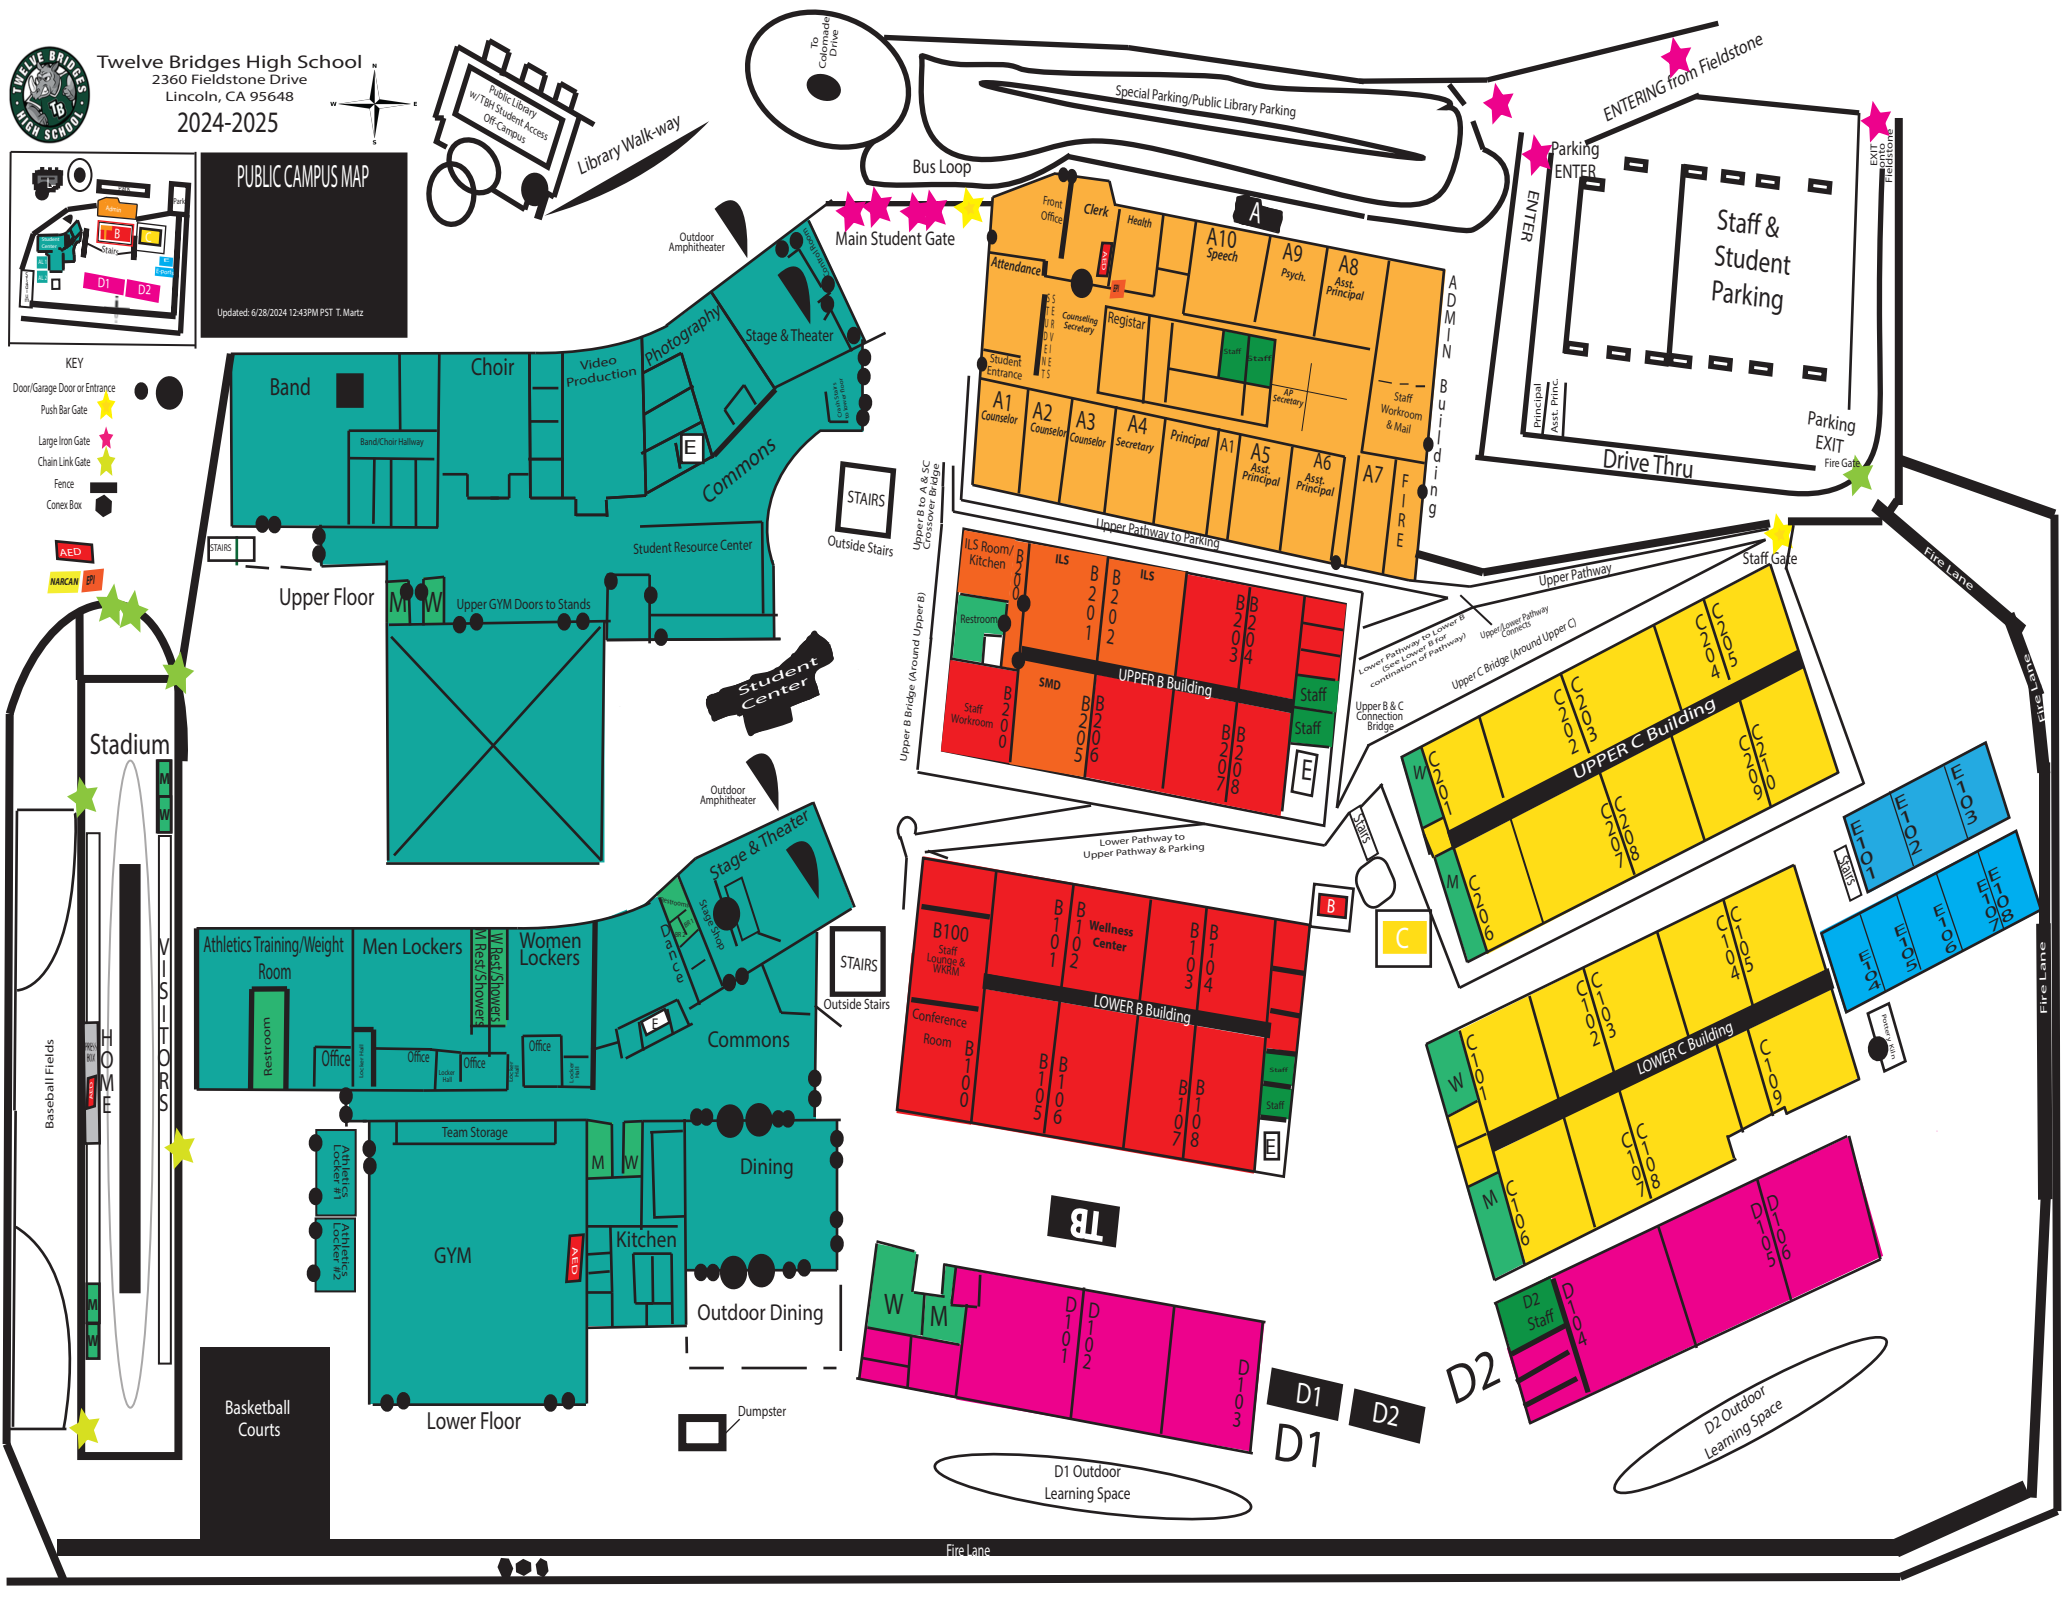

Twelve Bridges High School
2360 Fieldstone Drive
Lincoln, CA 95648
2024-2025

PUBLIC CAMPUS MAP

Updated: 6/28/2024 12:43PM PST T. Martz

KEY

- Door/Garage Door or Entrance ●
- Push Bar Gate ★
- Large Iron Gate ☆
- Chain Link Gate ☆
- Fence —
- Corner Box □

Upper Floor

Band, Choir, Video Production, Photography, Stage & Theater, Commons, Student Resource Center, Upper GYM Doors to Stands.

Lower Floor

Athletics Training/Weight Room, Men Lockers, Women Lockers, Restrooms, Office, Team Storage, GYM, Kitchen, Dining, Outdoor Dining, Commons, Stage & Theater.

Thumbnail map showing building locations.

KEY

Door/Garage Door or Entrance ●
Push Bar Gate ★
Large Iron Gate ☆
Chain Link Gate ☆
Fence —
Corner Box □

AED
NARCAN

Stadium

Baseball Fields, HOME, VISITORS, FIRE.