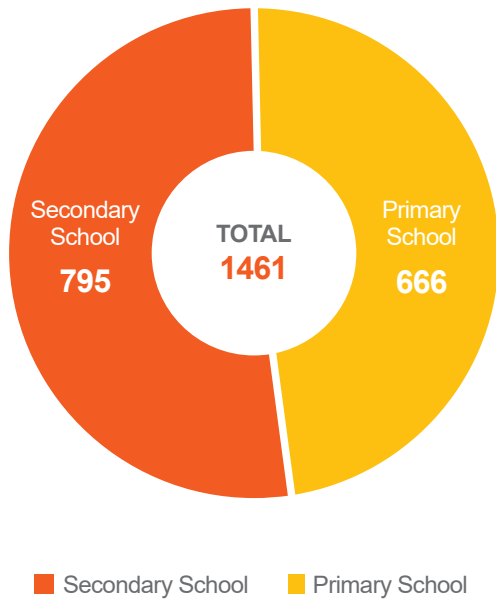

» Student Profile

Enrollment

43
Nationalities

2080
Capacity

832
Korea
Most common student nationality

345
USA
Second most common student nationality

Maximum class size

15 Maximum class size in Pre-School

22 Maximum class size for Primary

20 Maximum class size for Secondary

Outdoor Education

43
DAYS

Programming offered this year

769
STUDENTS

Participated in OE programming this year

6
ACTIVITY MEDIUMS