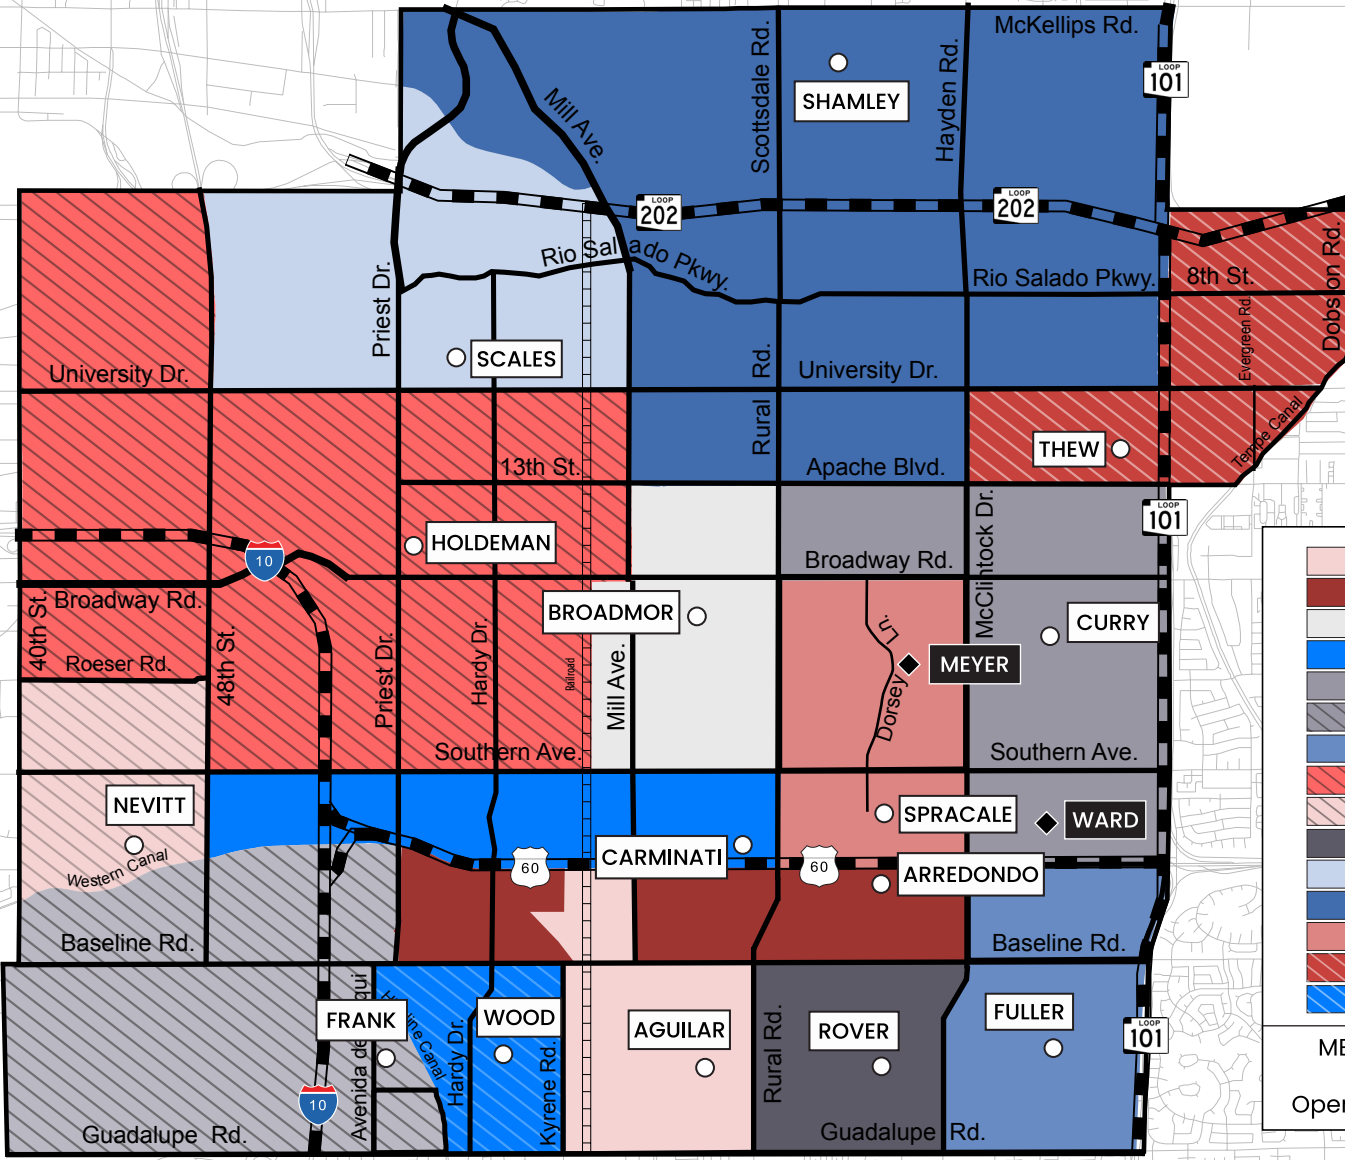

# Elementary School Attendance Boundaries

	AGUILAR
	ARREDONDO
	BROADMOR
	CARMINATI
	CURRY
	FULLER
	HOLDEMAN
	NEVITT
	ROVER
	SCALES
	SHAMLEY
	SPRACALE
	THEW
	WOOD

MEYER and WARD  
No Boundary  
Open Enrollment Only