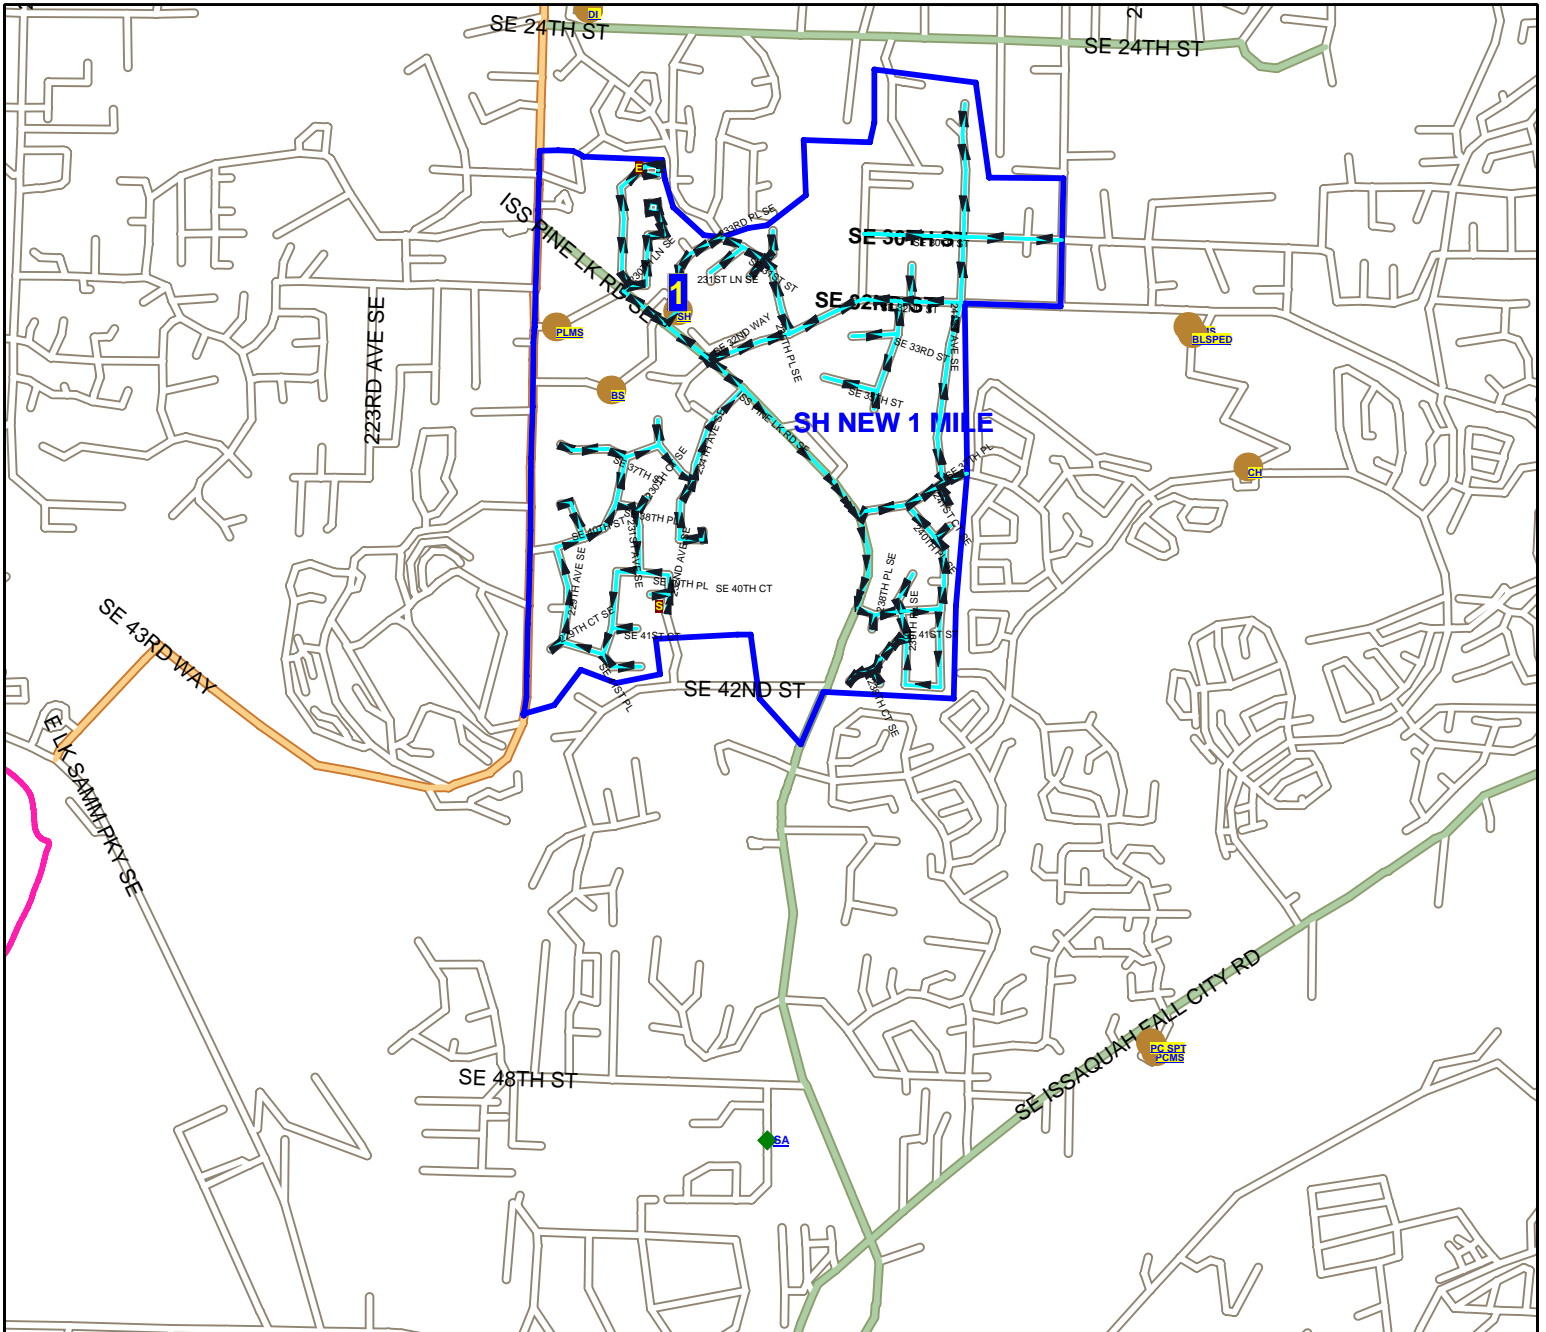

Issaquah School District 411 Route Map

Route: **SH**
Vehicle: **9512**
Anchor: **SH**
Start Time: **7:50 AM**
Pickups: **0**
Distance: **15.93 mi.**

Desc: **SUNNY HILLS WALK ROUTES**
Driver:
Max Load: **0**
Arrival Time: **9:15 AM**
Transfers On: **0**
Transfers Off: **0**
Days: **MTWHF Display Day:M**