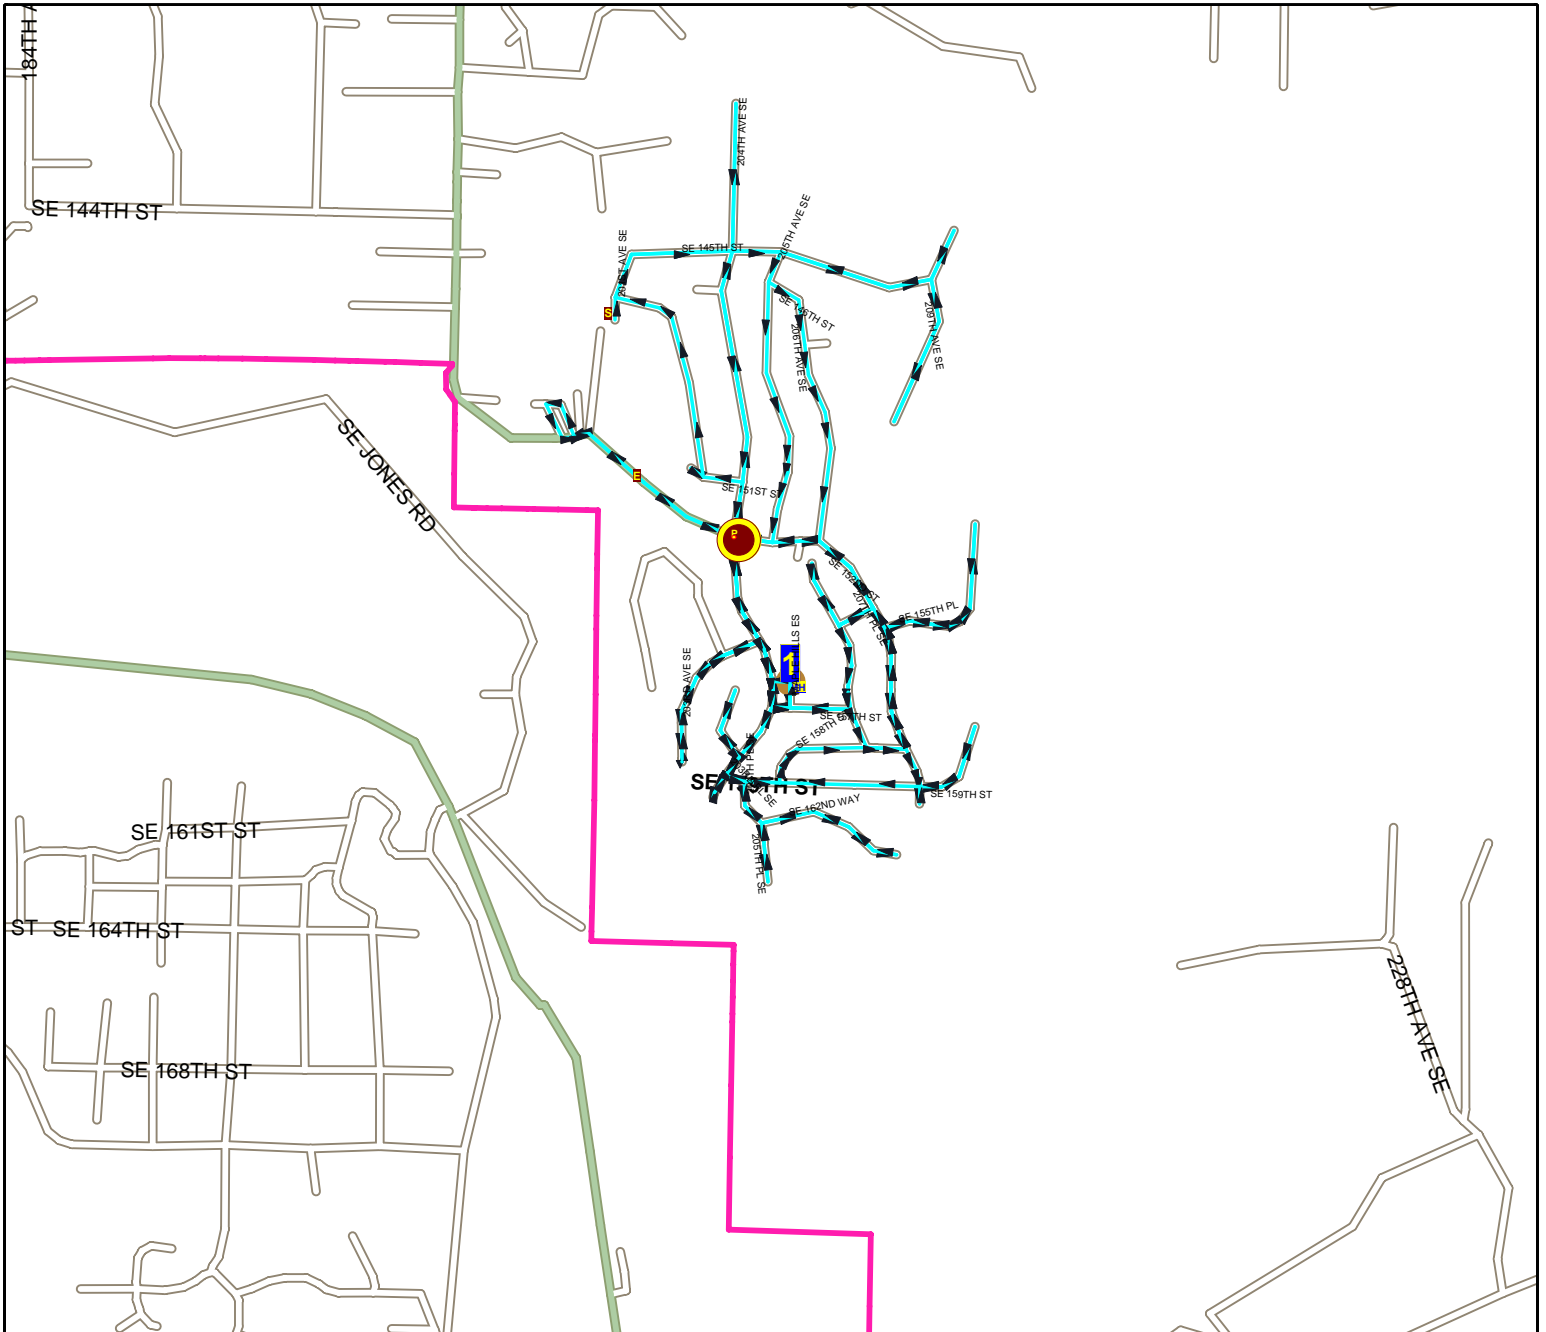

Issaquah School District 411 Route Map

Route: **MH**
Vehicle: **9512**
Anchor: **MH**
Start Time: **8:16 AM**
Pickups: **0**
Distance: **15.07 mi.**

Desc: **MAPLE HILLS WALK ROUTES**
Driver:
Max Load: **0**
Arrival Time: **9:15 AM**
Transfers On: **0**
Transfers Off: **0**
Days: **MTWHF Display Day:M**