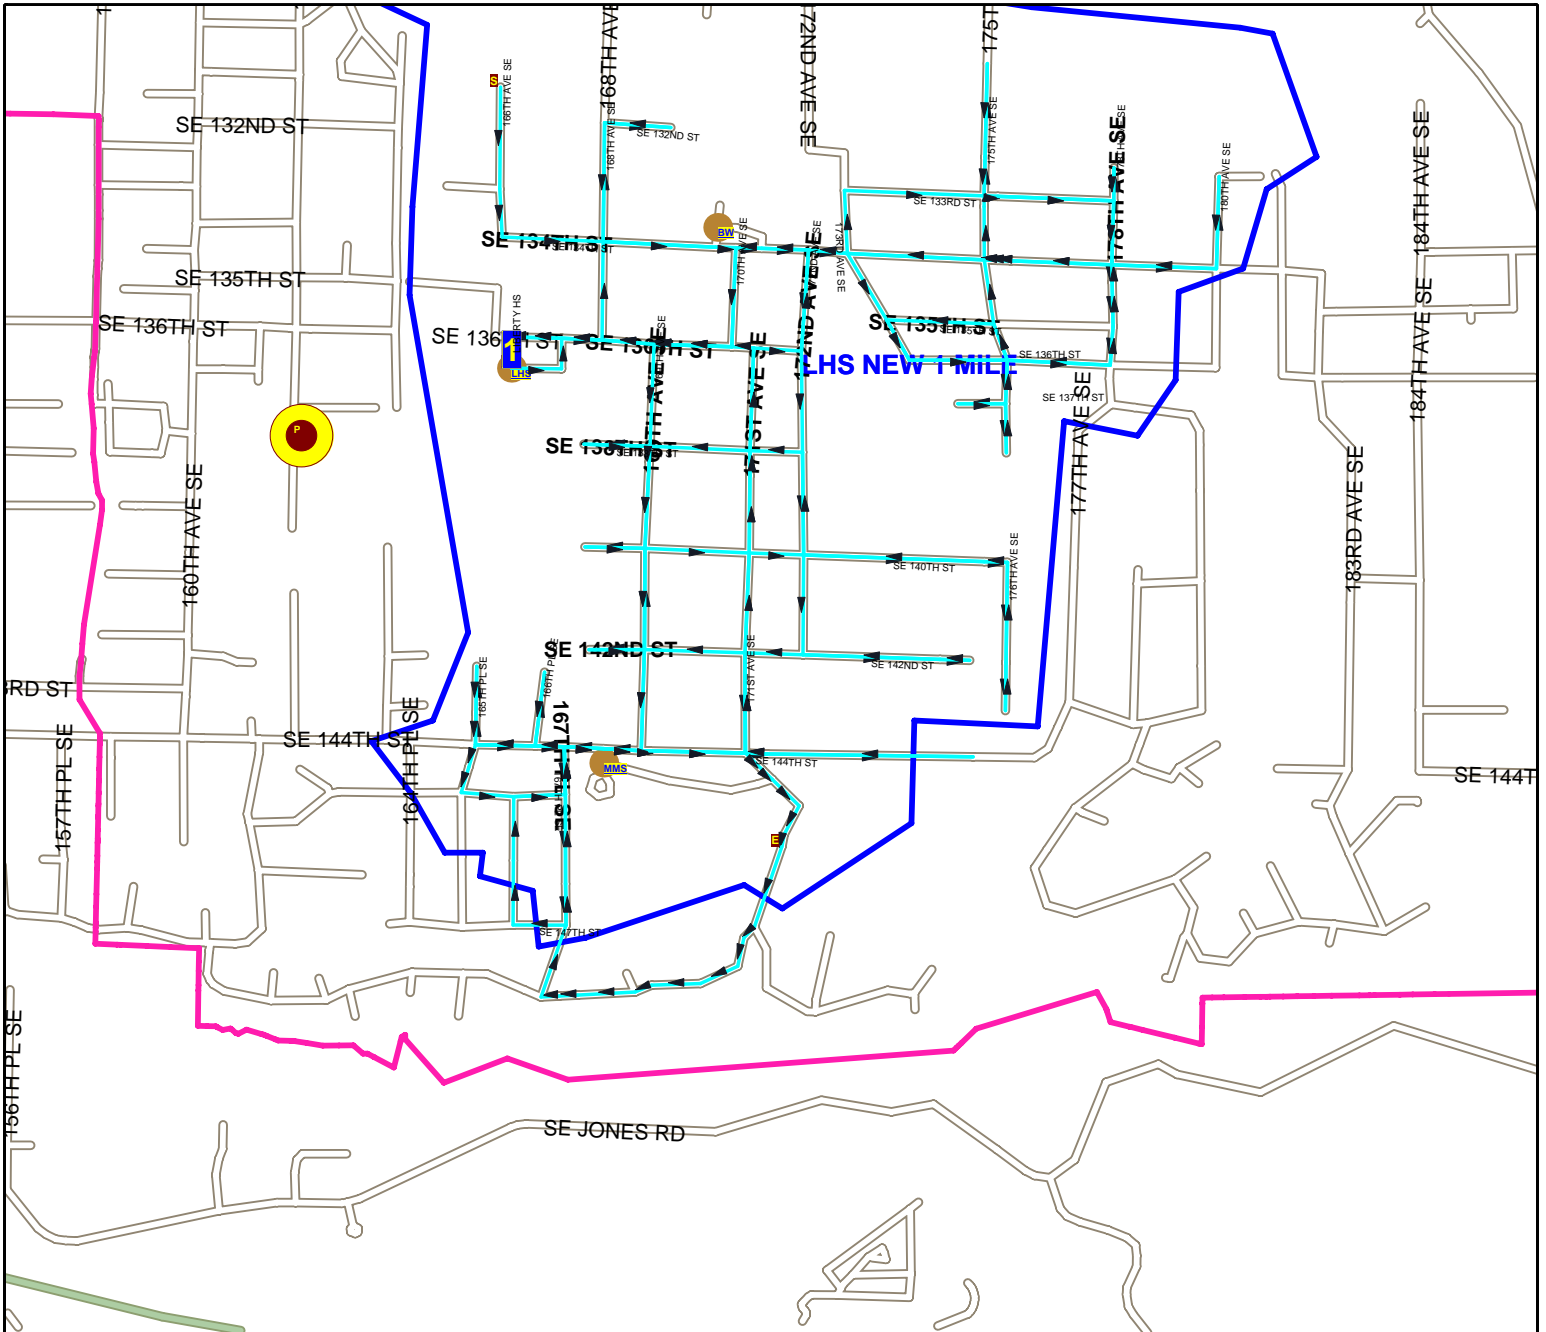

Issaquah School District 411 Route Map

Route: **LHS**
 Vehicle: **9512**
 Anchor: **LHS**
 Start Time: **5:24 AM**
 Pickups: **0**
 Distance: **15.36 mi.**

Desc: **LIBERTY WALK ROUTES**
 Driver:
 Max Load: **0**
 Arrival Time: **7:20 AM**
 Transfers On: **0**
 Transfers Off: **0**
 Days: **MTWHF Display Day:M**