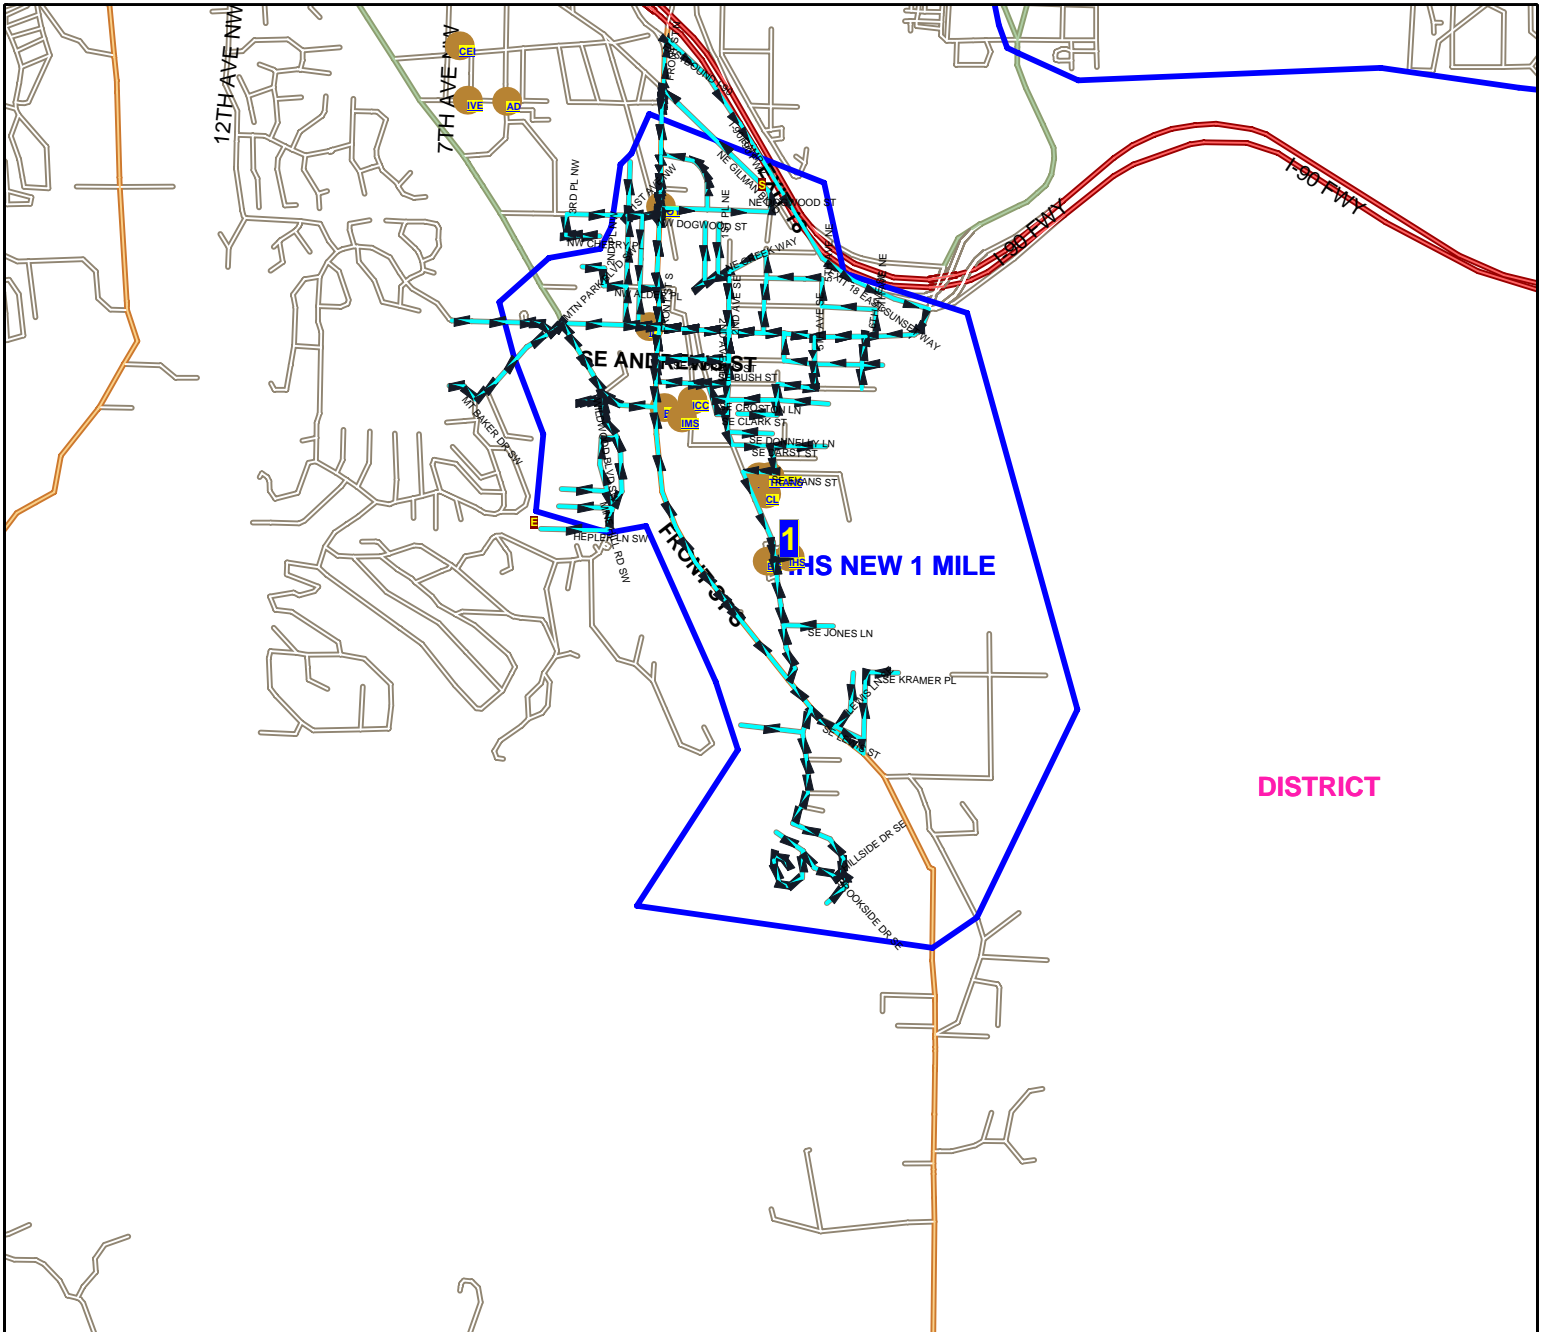

# Issaquah School District 411 Route Map

Route: **IHS**  
 Vehicle: **9512**  
 Anchor: **IHS**  
 Start Time: **4:41 AM**  
 Pickups: **0**  
 Distance: **28.15 mi.**

Desc: **ISS HIGH WALK ROUTES**  
 Driver:  
 Max Load: **0**  
 Arrival Time: **7:20 AM**  
 Transfers On: **0**  
 Transfers Off: **0**  
 Days: **MTWHF Display Day:M**