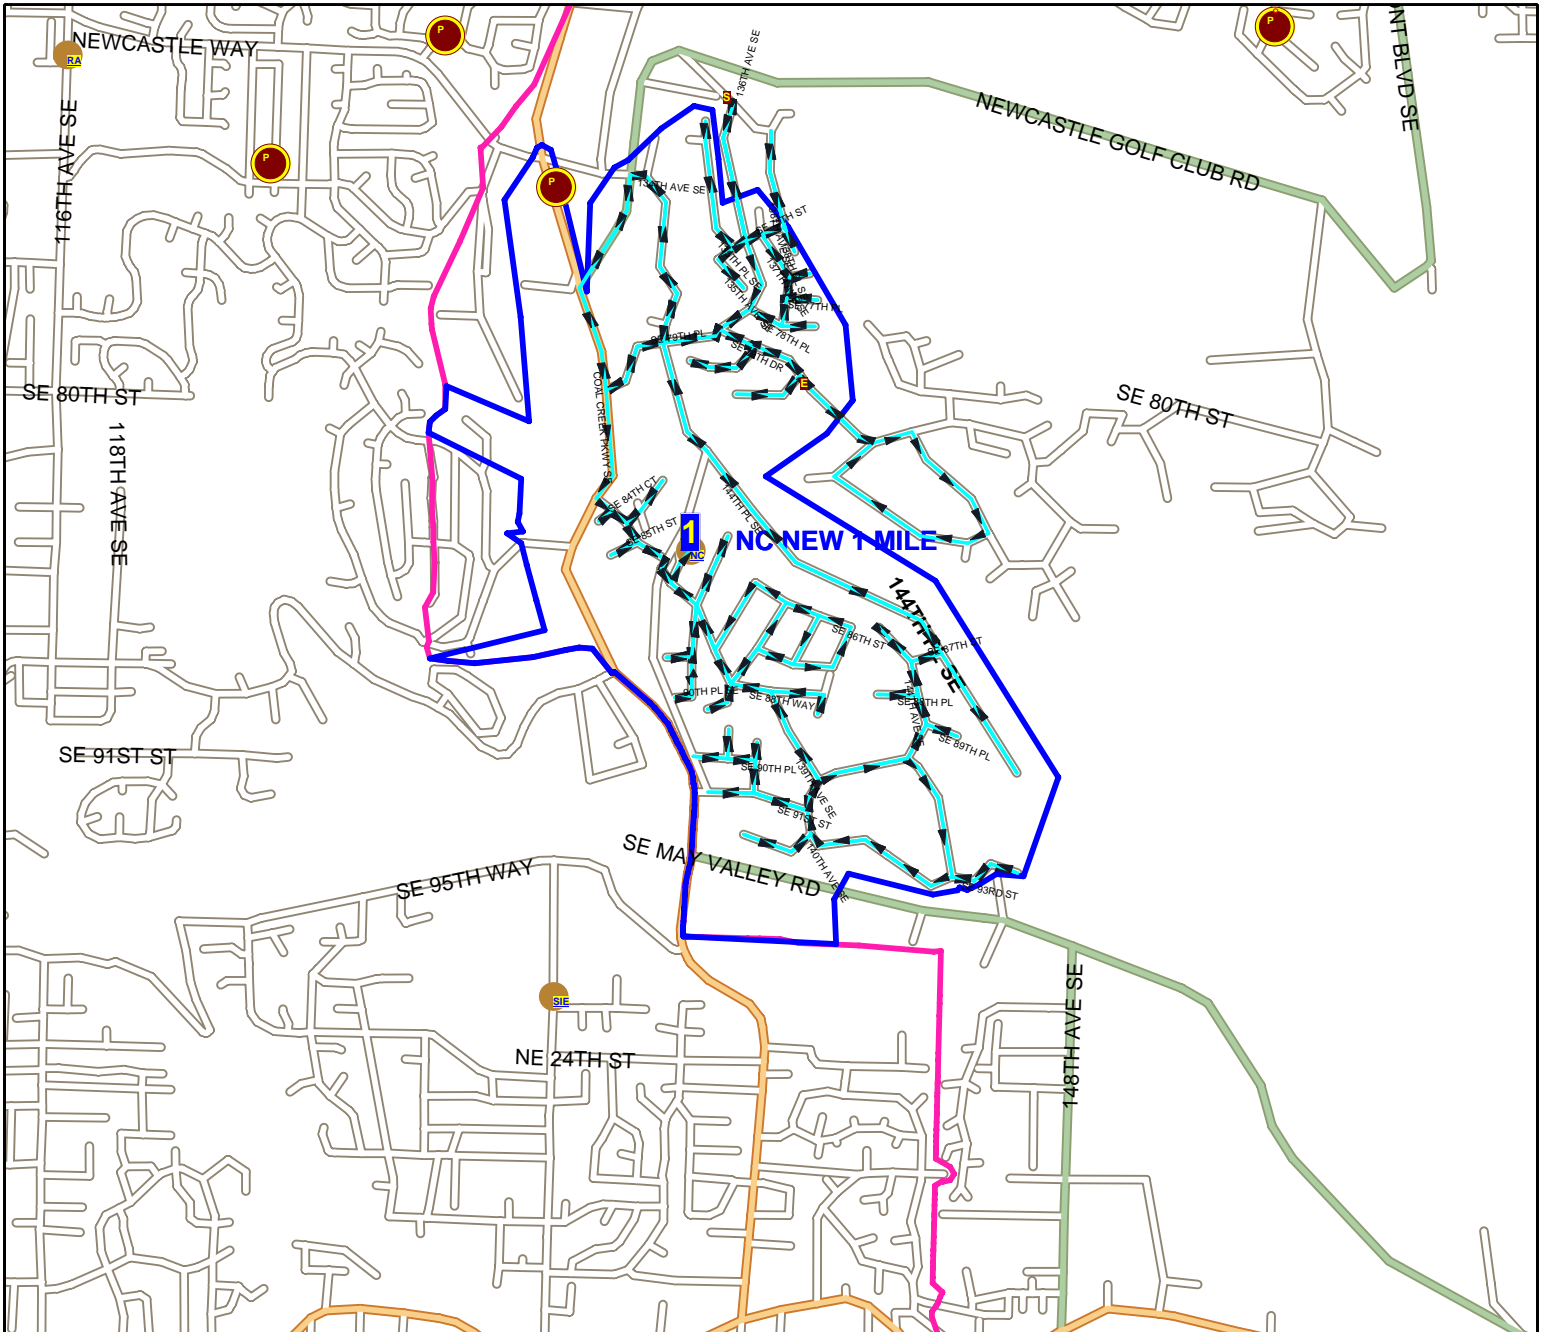

Issaquah School District 411 Route Map

Route: **NC**
Vehicle: **9512**
Anchor: **NC**
Start Time: **6:24 AM**
Pickups: **0**
Distance: **22.53 mi.**

Desc: **NEWCASTLE WALK ROUTES**
Driver:
Max Load: **0**
Arrival Time: **9:15 AM**
Transfers On: **0**
Transfers Off: **0**
Days: **MTWHF Display Day:M**