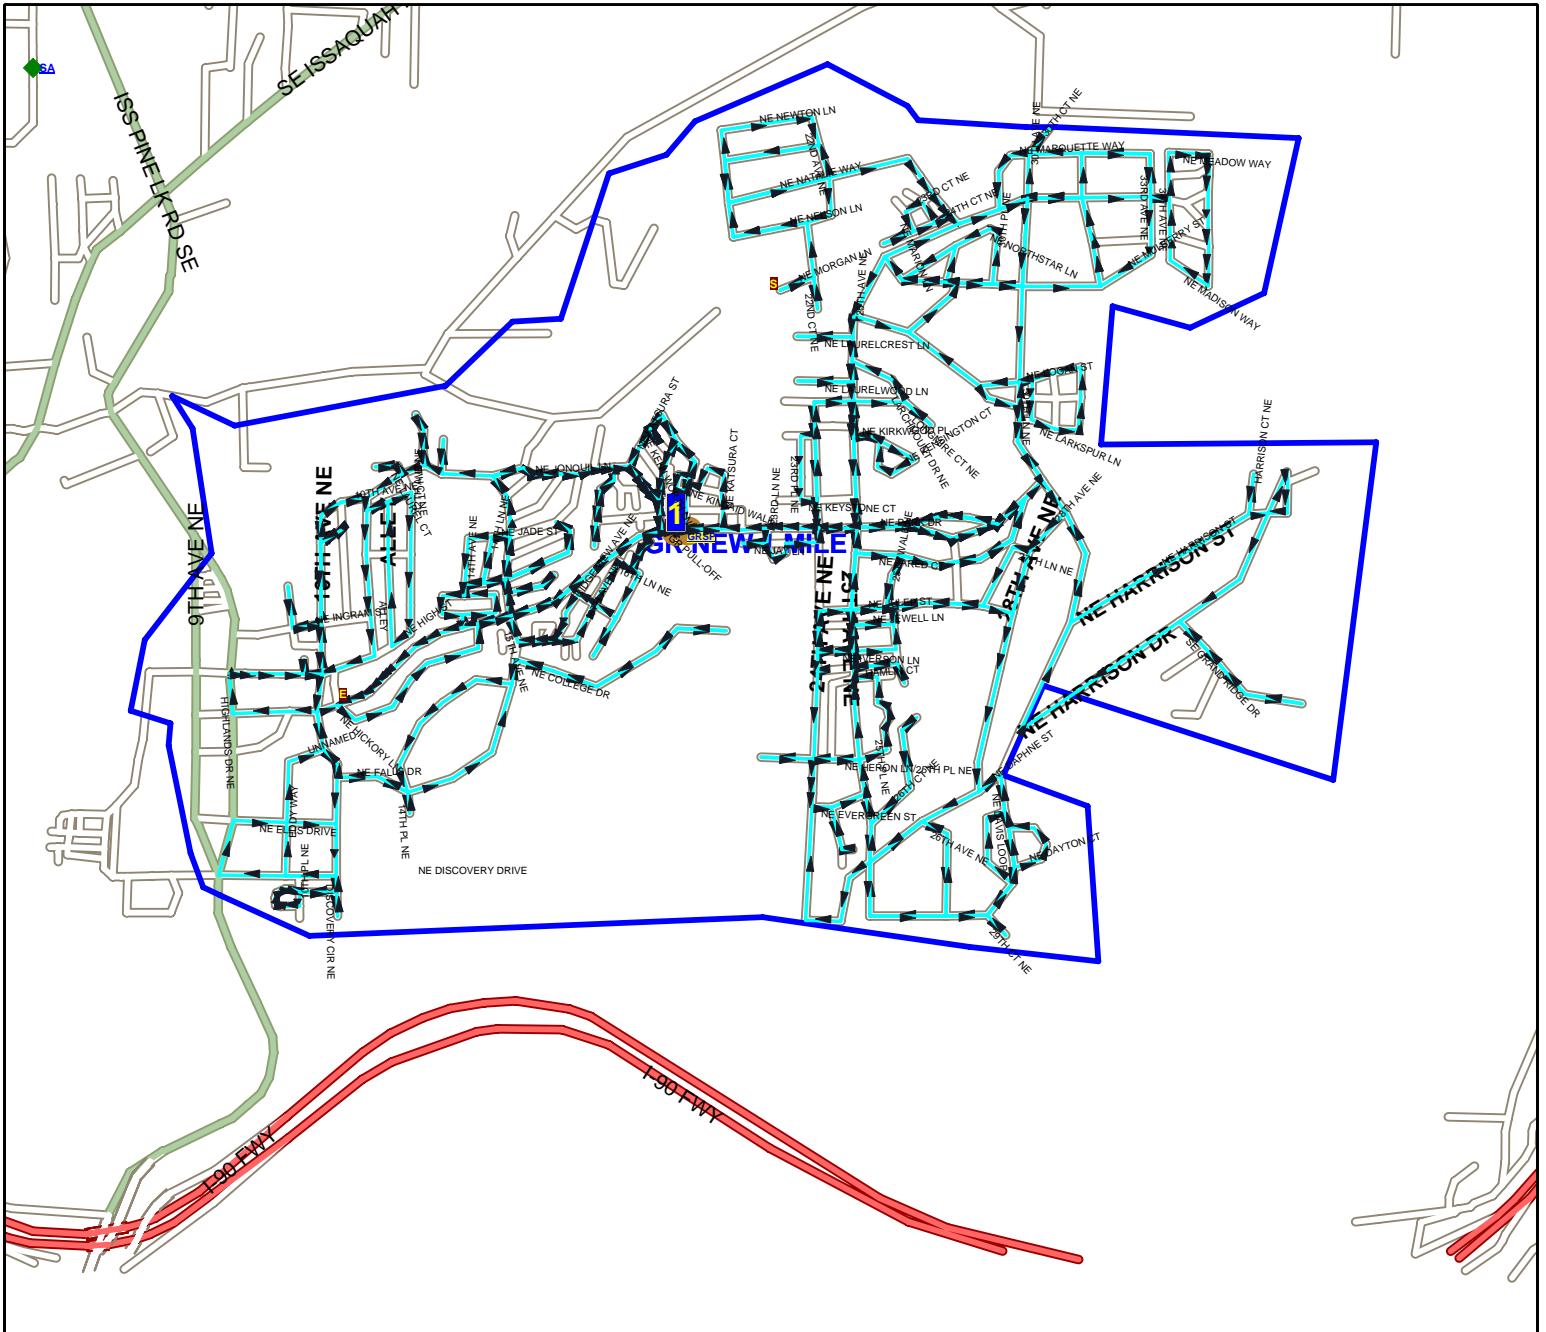

# Issaquah School District 411 Route Map

Route: **GR**  
 Vehicle: **9512**  
 Anchor: **GR**  
 Start Time: **5:14 AM**  
 Pickups: **0**  
 Distance: **42.15 mi.**

Desc: **GRAND RDG WALK ROUTES**  
 Driver:  
 Max Load: **0**  
 Arrival Time: **9:30 AM**  
 Transfers On: **0**  
 Transfers Off: **0**  
 Days: **MTWHF Display Day:M**