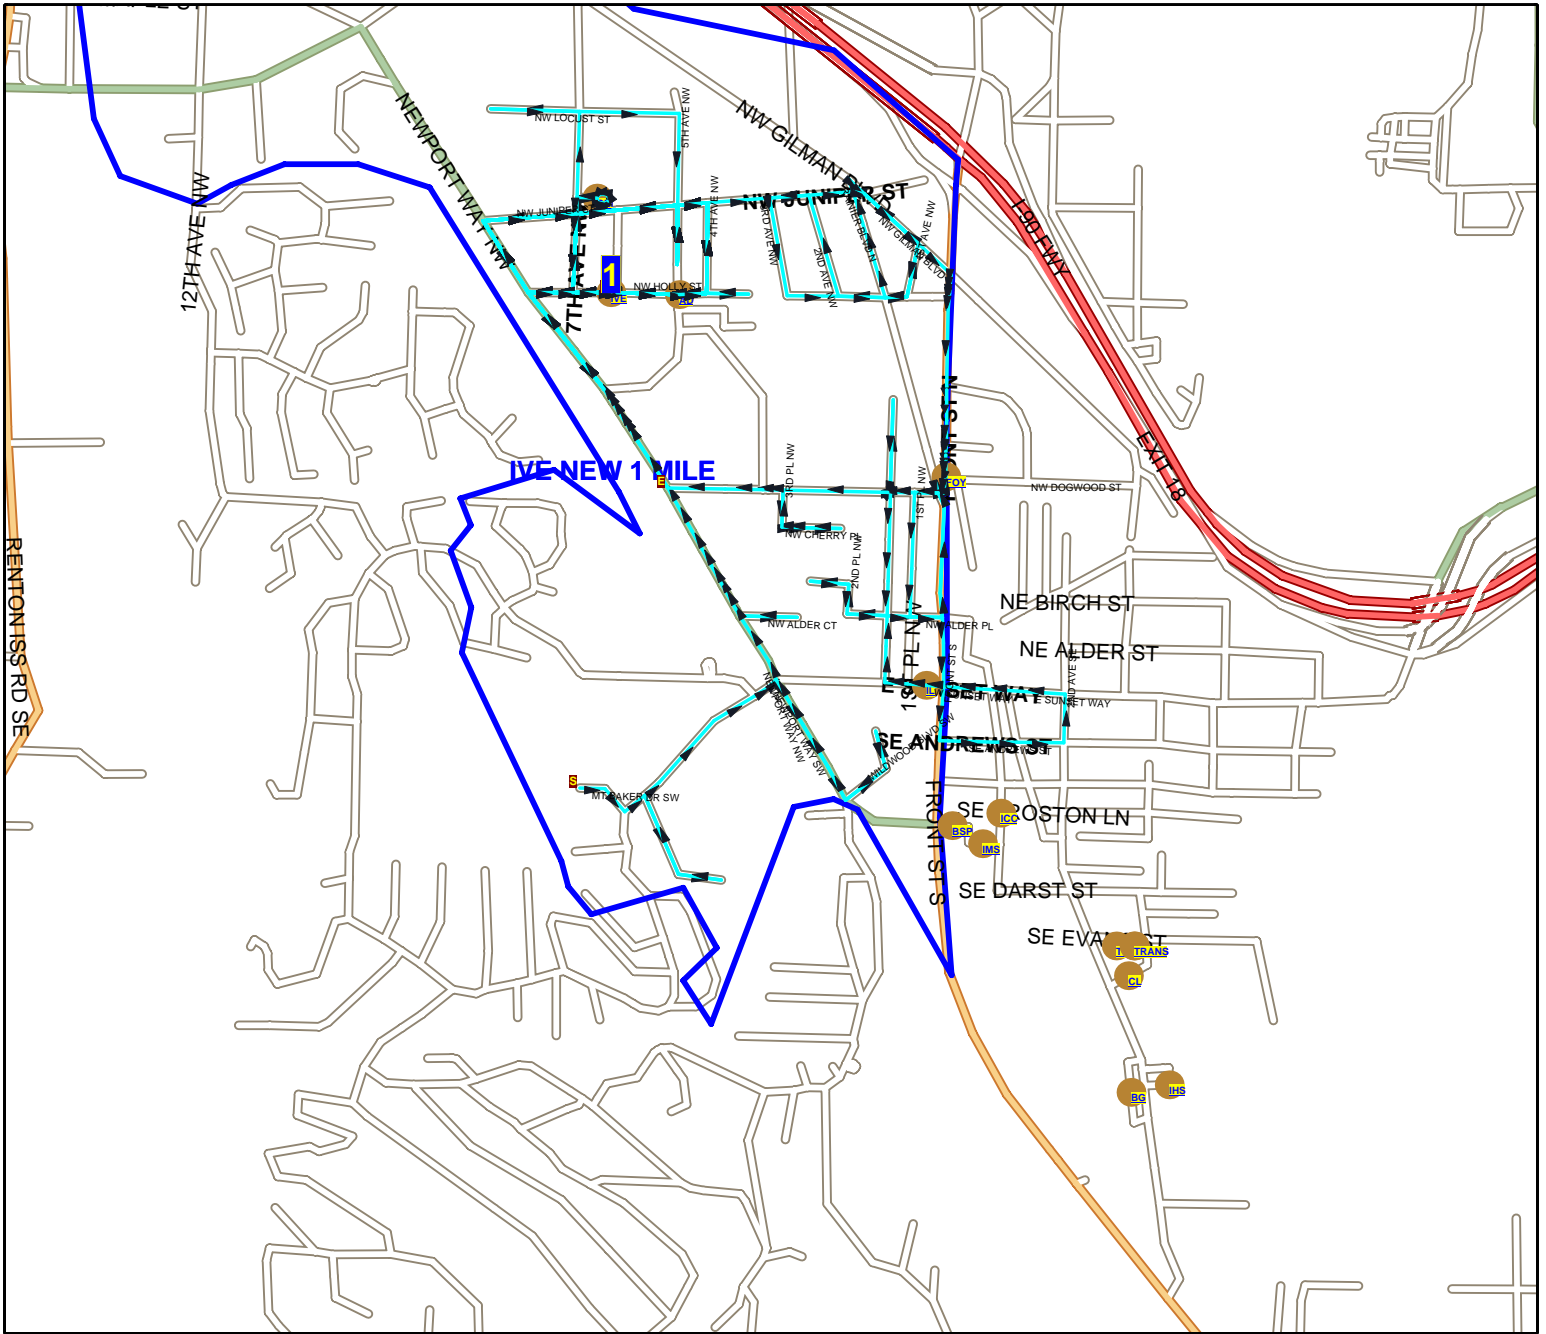

# Issaquah School District 411 Route Map

Route: **IV**  
 Vehicle: **9512**  
 Anchor: **IVE**  
 Start Time: **4:07 AM**  
 Pickups: **0**  
 Distance: **32.77 mi.**

Desc: **ISS VALLEY WALK ROUTES**  
 Driver:  
 Max Load: **0**  
 Arrival Time: **8:30 AM**  
 Transfers On: **0**  
 Transfers Off: **0**  
 Days: **MTWHF Display Day:M**