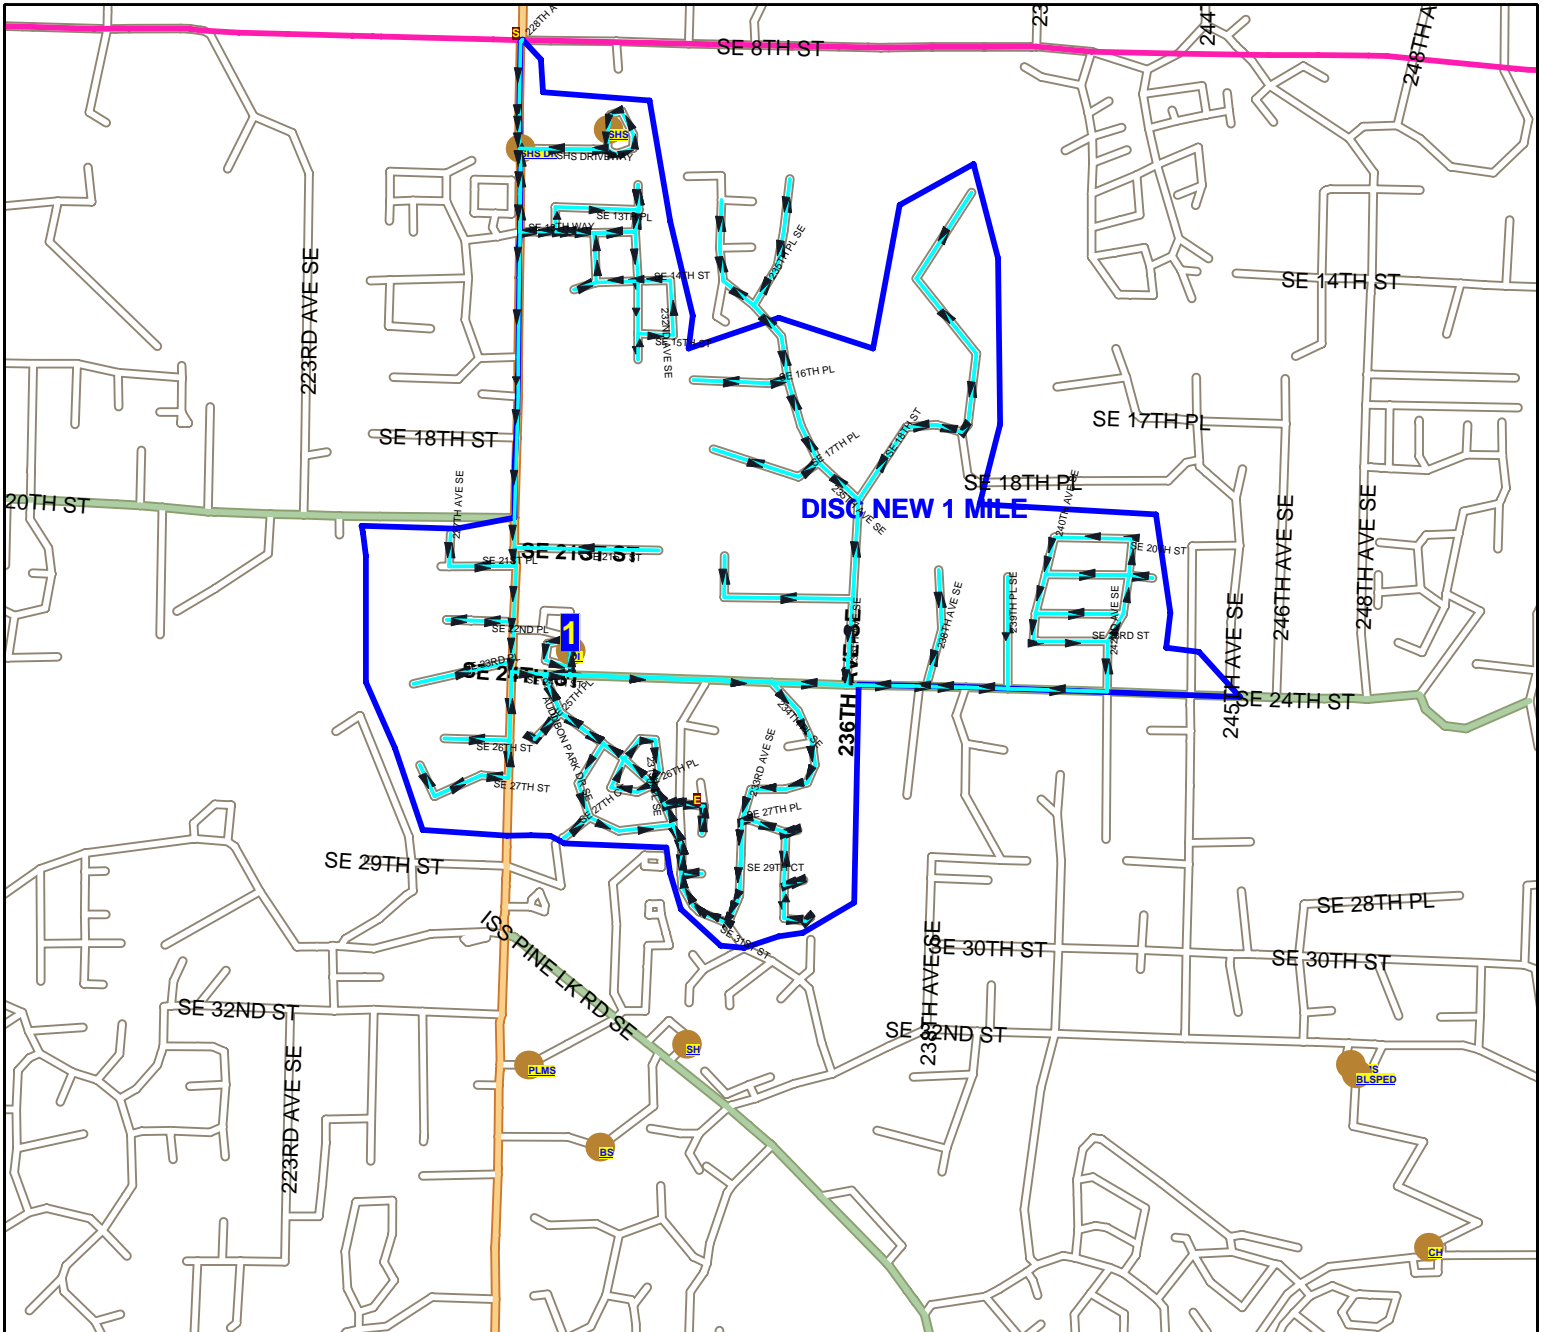

# Issaquah School District 411 Route Map

Route: **DI**  
Vehicle: **9512**  
Anchor: **DI**  
Start Time: **6:36 AM**  
Pickups: **0**  
Distance: **20.42 mi.**

Desc: **DISCOVERY WALK ROUTES**  
Driver:  
Max Load: **0**  
Arrival Time: **8:30 AM**  
Transfers On: **0**  
Transfers Off: **0**  
Days: **MTWHF Display Day:M**