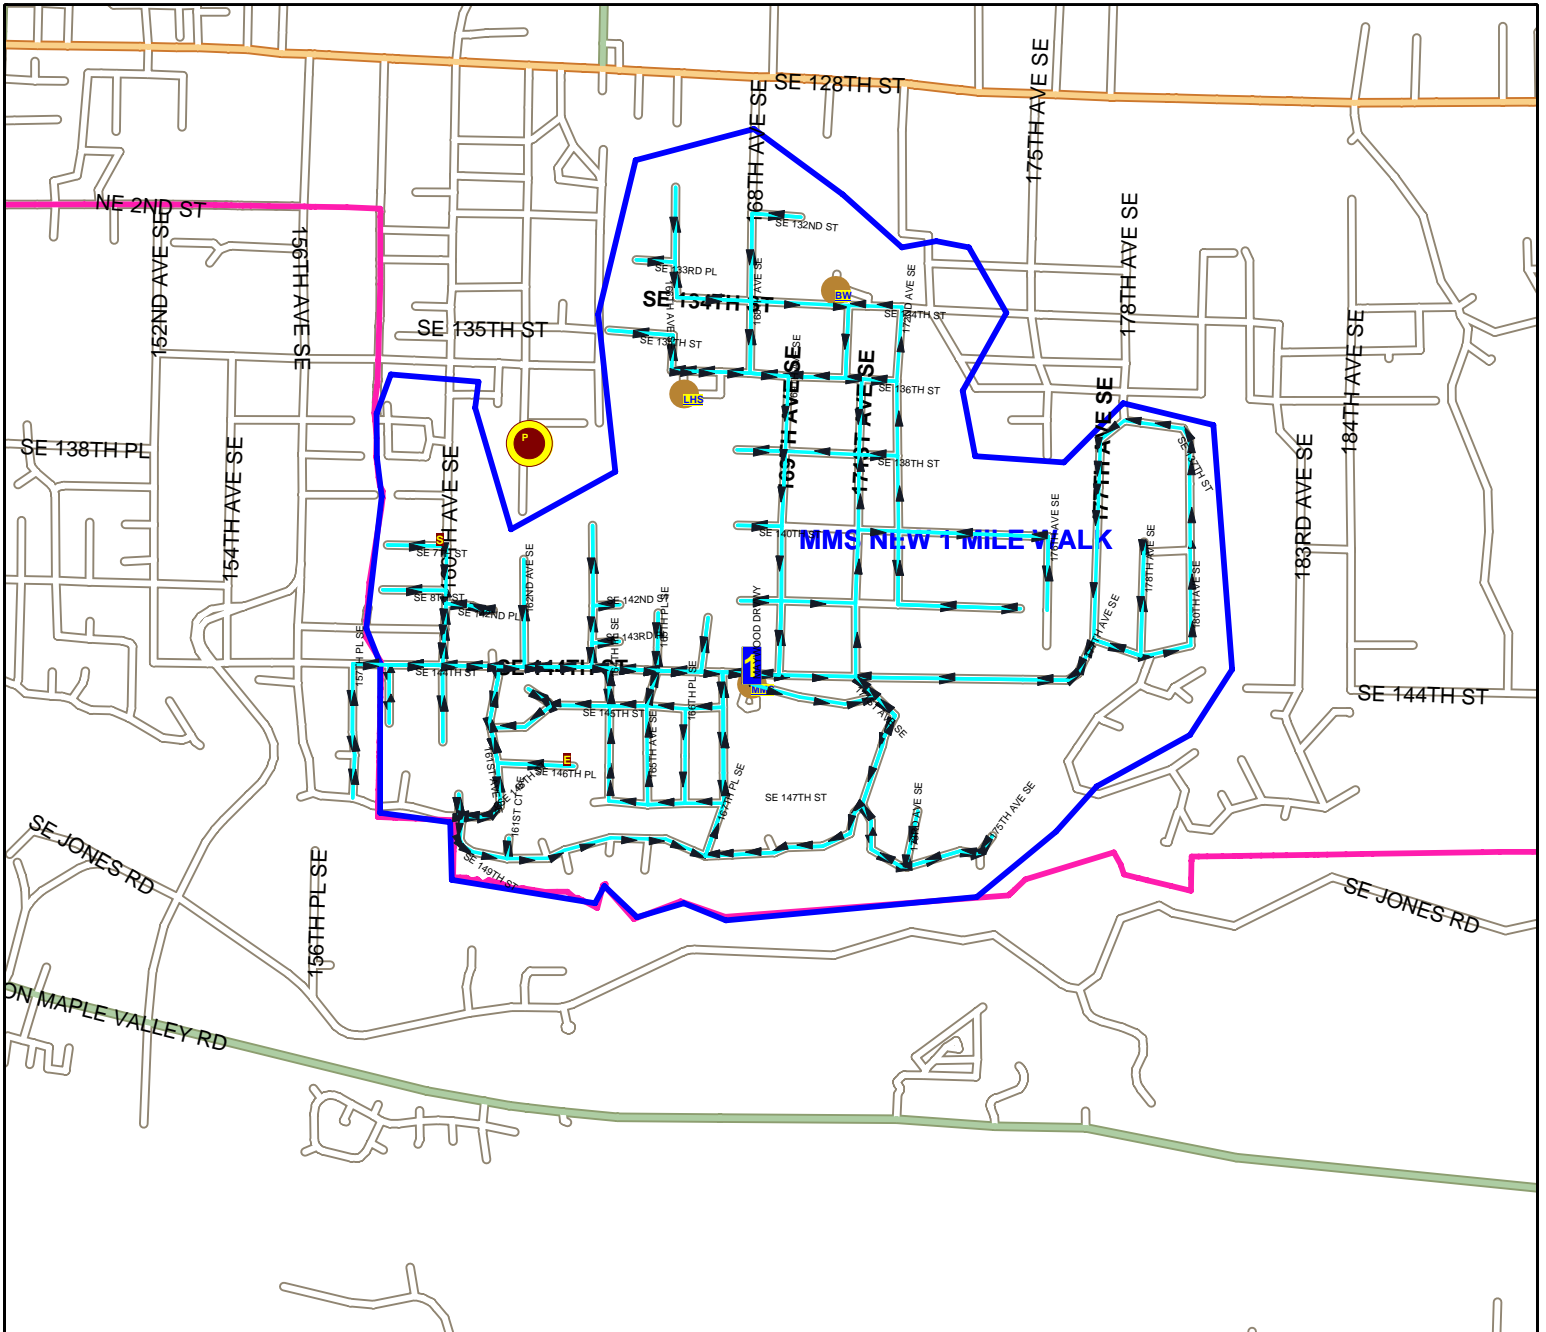

Issaquah School District 411 Route Map

Route: **MMS**
Vehicle: **9512**
Anchor: **MMS**
Start Time: **4:55 AM**
Pickups: **0**
Distance: **23.50 mi.**

Desc: **MAYWOOD WALK ROUTES**
Driver:
Max Load: **0**
Arrival Time: **7:40 AM**
Transfers On: **0**
Transfers Off: **0**
Days: **MTWHF Display Day:M**