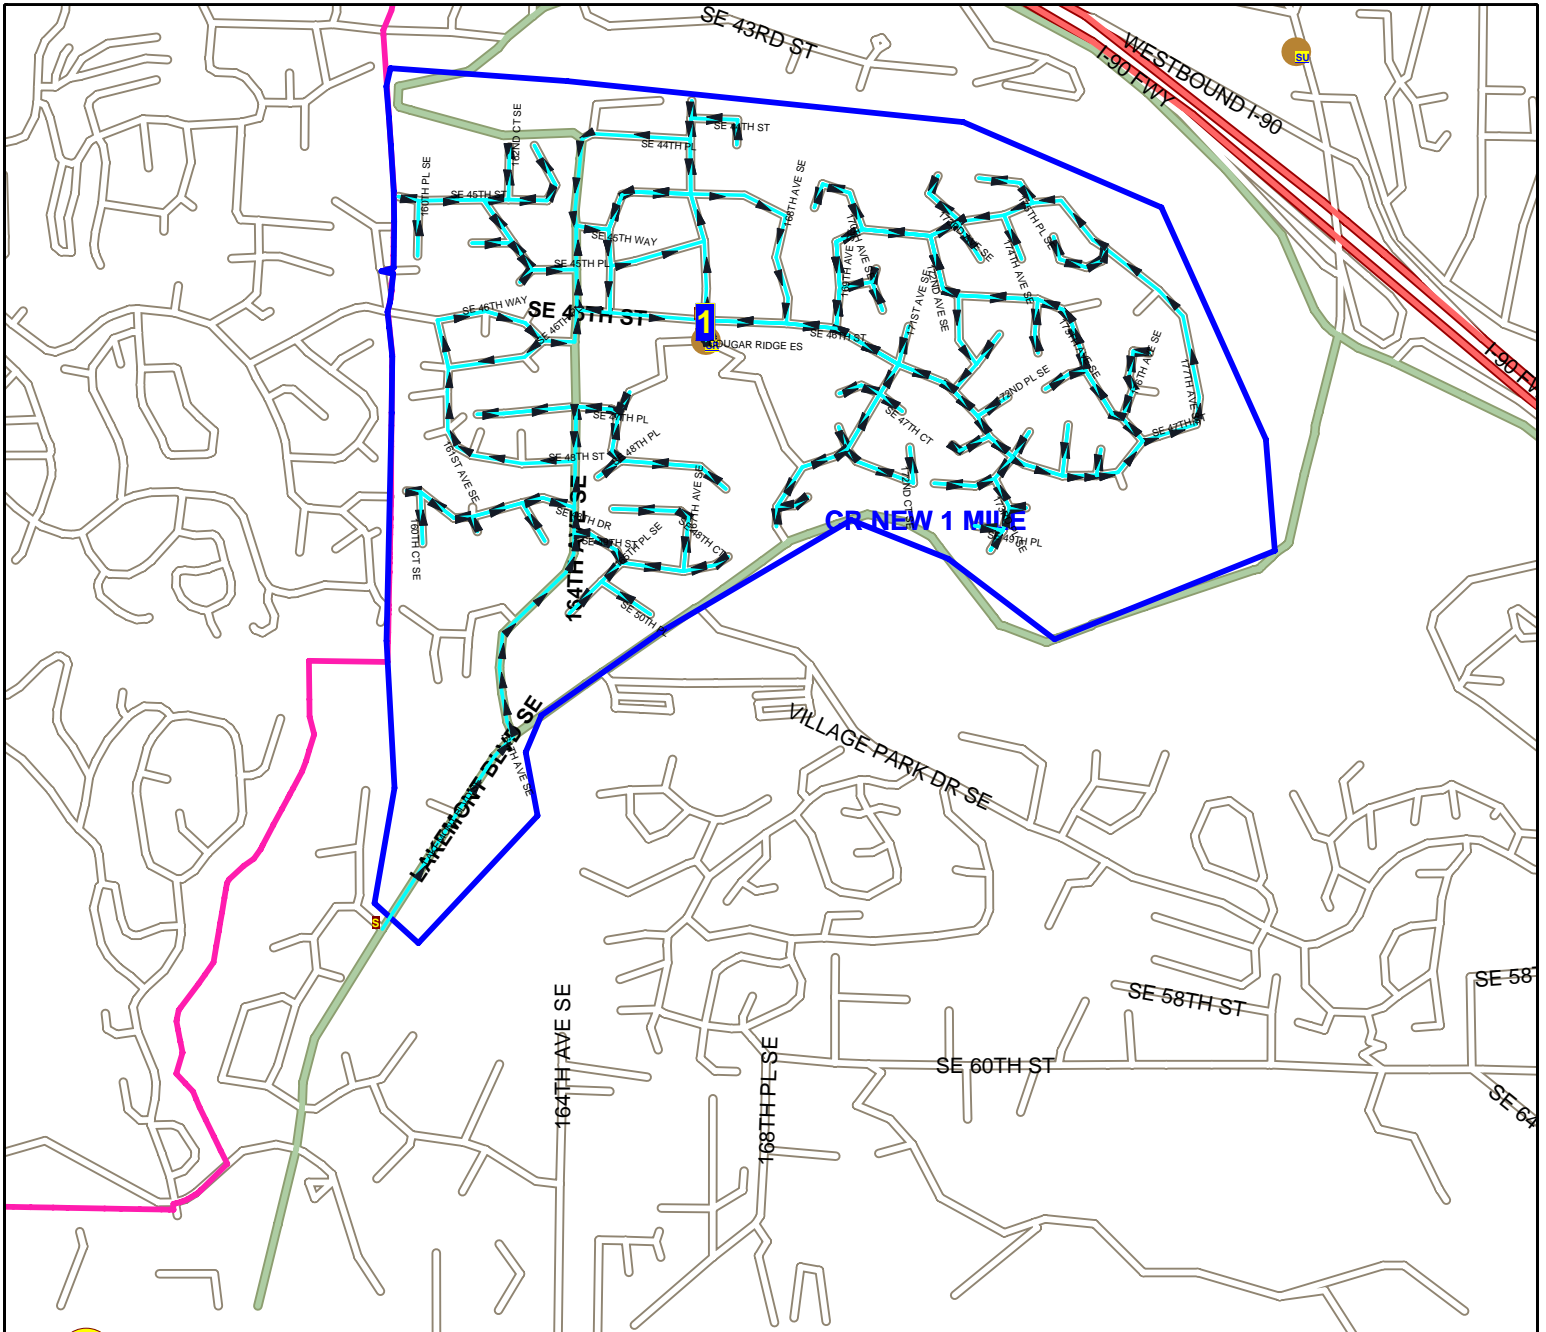

Issaquah School District 411 Route Map

Route: **CR**
 Vehicle: **9512**
 Anchor: **CR**
 Start Time: **6:10 AM**
 Pickups: **0**
 Distance: **19.57 mi.**

Desc: **COUGAR RDG WALK ROUTES**
 Driver:
 Max Load: **0**
 Arrival Time: **8:30 AM**
 Transfers On: **0**
 Transfers Off: **0**
 Days: **MTWHF Display Day:M**