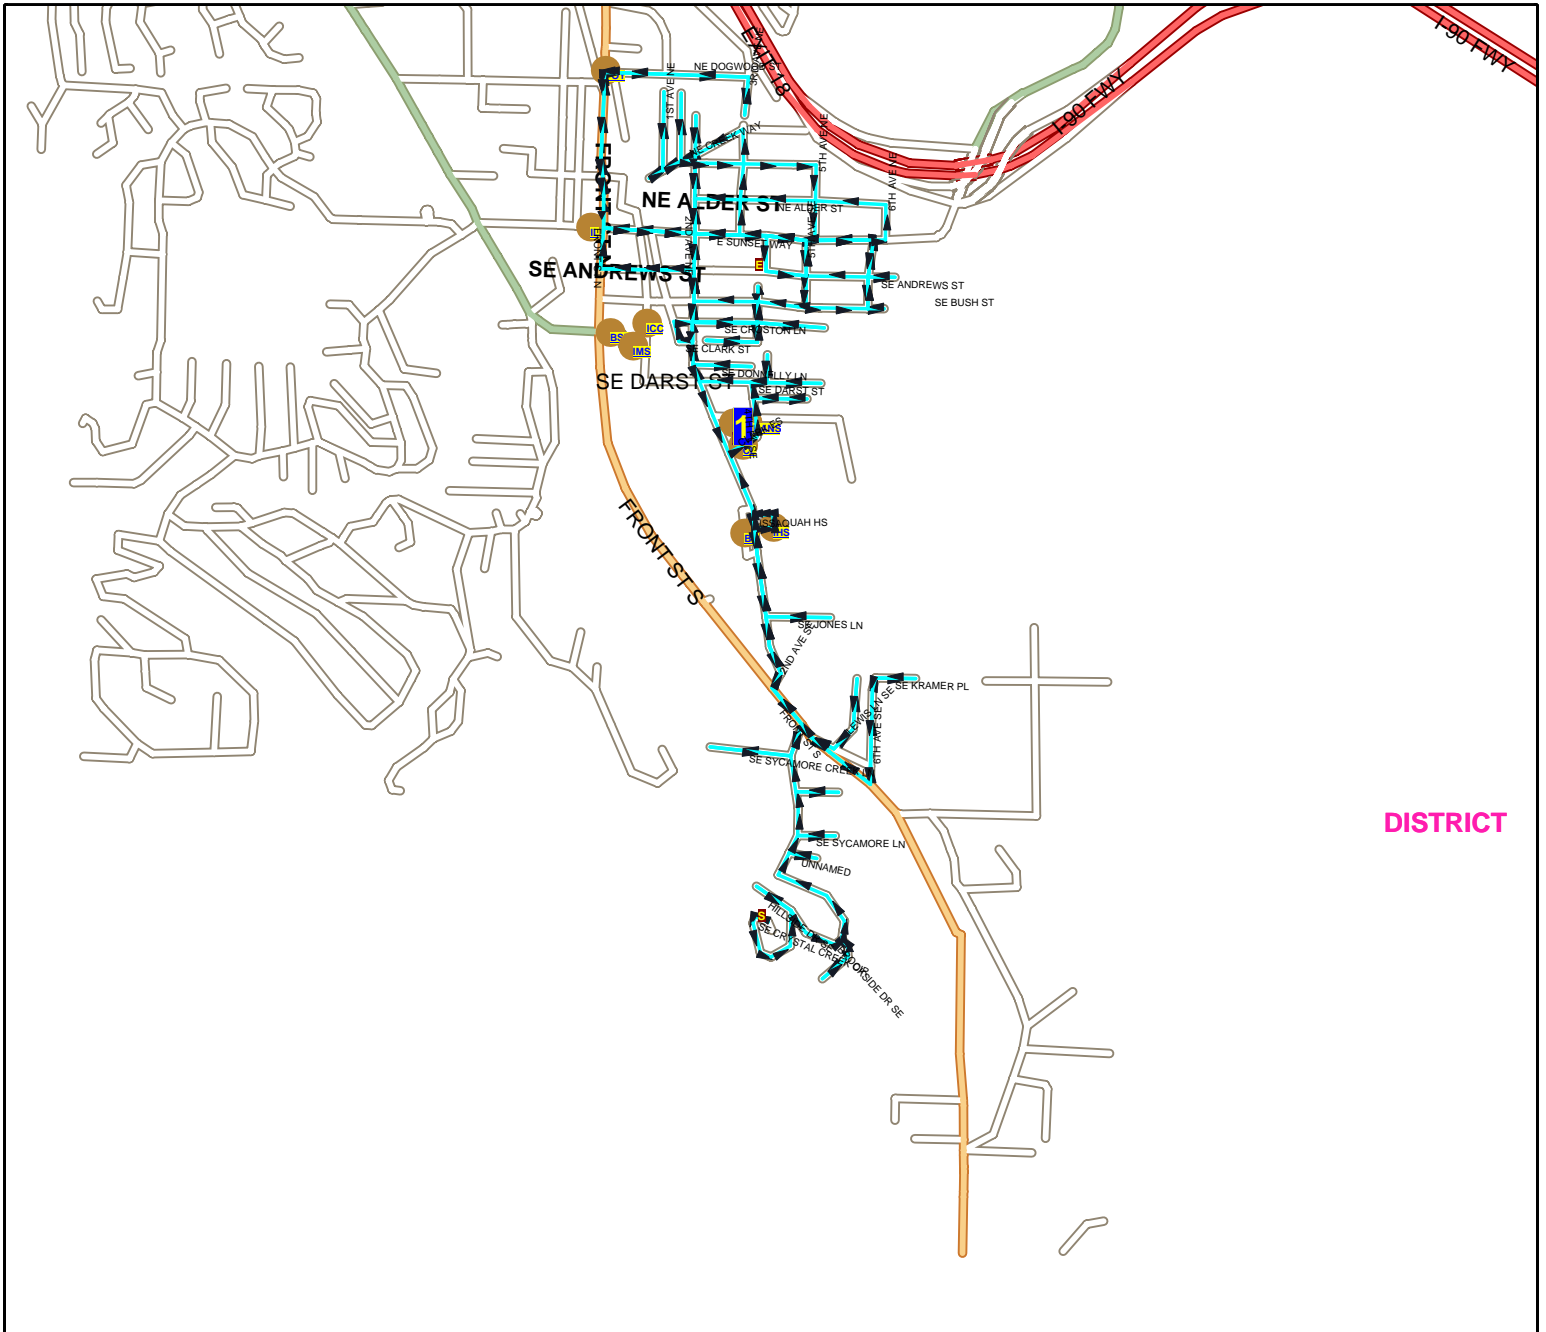

Issaquah School District 411 Route Map

DISTRICT

Route: **CL**
 Vehicle: **9512**
 Anchor: **CL**
 Start Time: **7:53 AM**
 Pickups: **0**
 Distance: **16.21 mi.**

Desc: **CLARK WALK ROUTES**
 Driver:
 Max Load: **0**
 Arrival Time: **9:15 AM**
 Transfers On: **0**
 Transfers Off: **0**
 Days: **MTWHF Display Day:M**