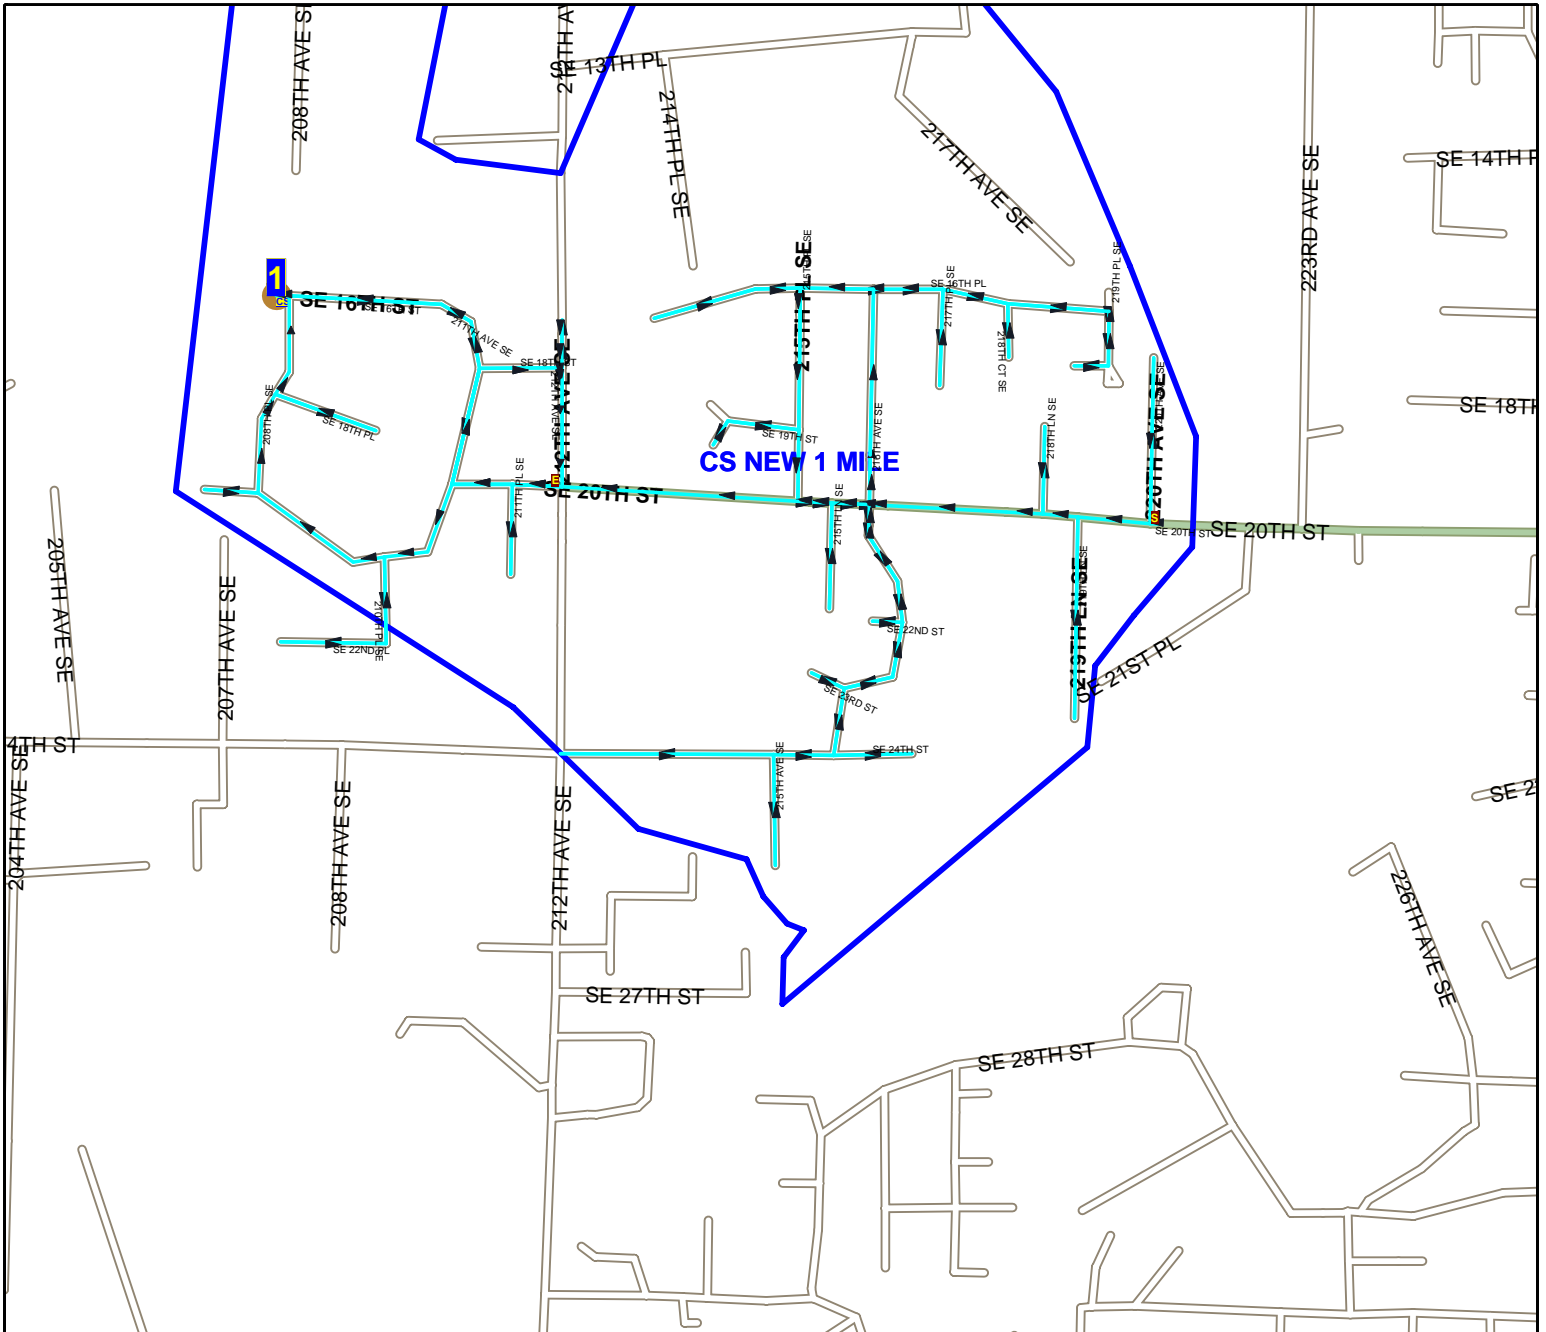

# Issaquah School District 411 Route Map

Route: **CREEKSID**  
 Vehicle: **9512**  
 Anchor: **CS**  
 Start Time: **8:10 AM**  
 Pickups: **0**  
 Distance: **8.48 mi.**

Desc: **WALK ROUTES**  
 Driver:  
 Max Load: **0**  
 Arrival Time: **9:00 AM**  
 Transfers On: **0**  
 Transfers Off: **0**  
 Days: **MTWHF Display Day:M**