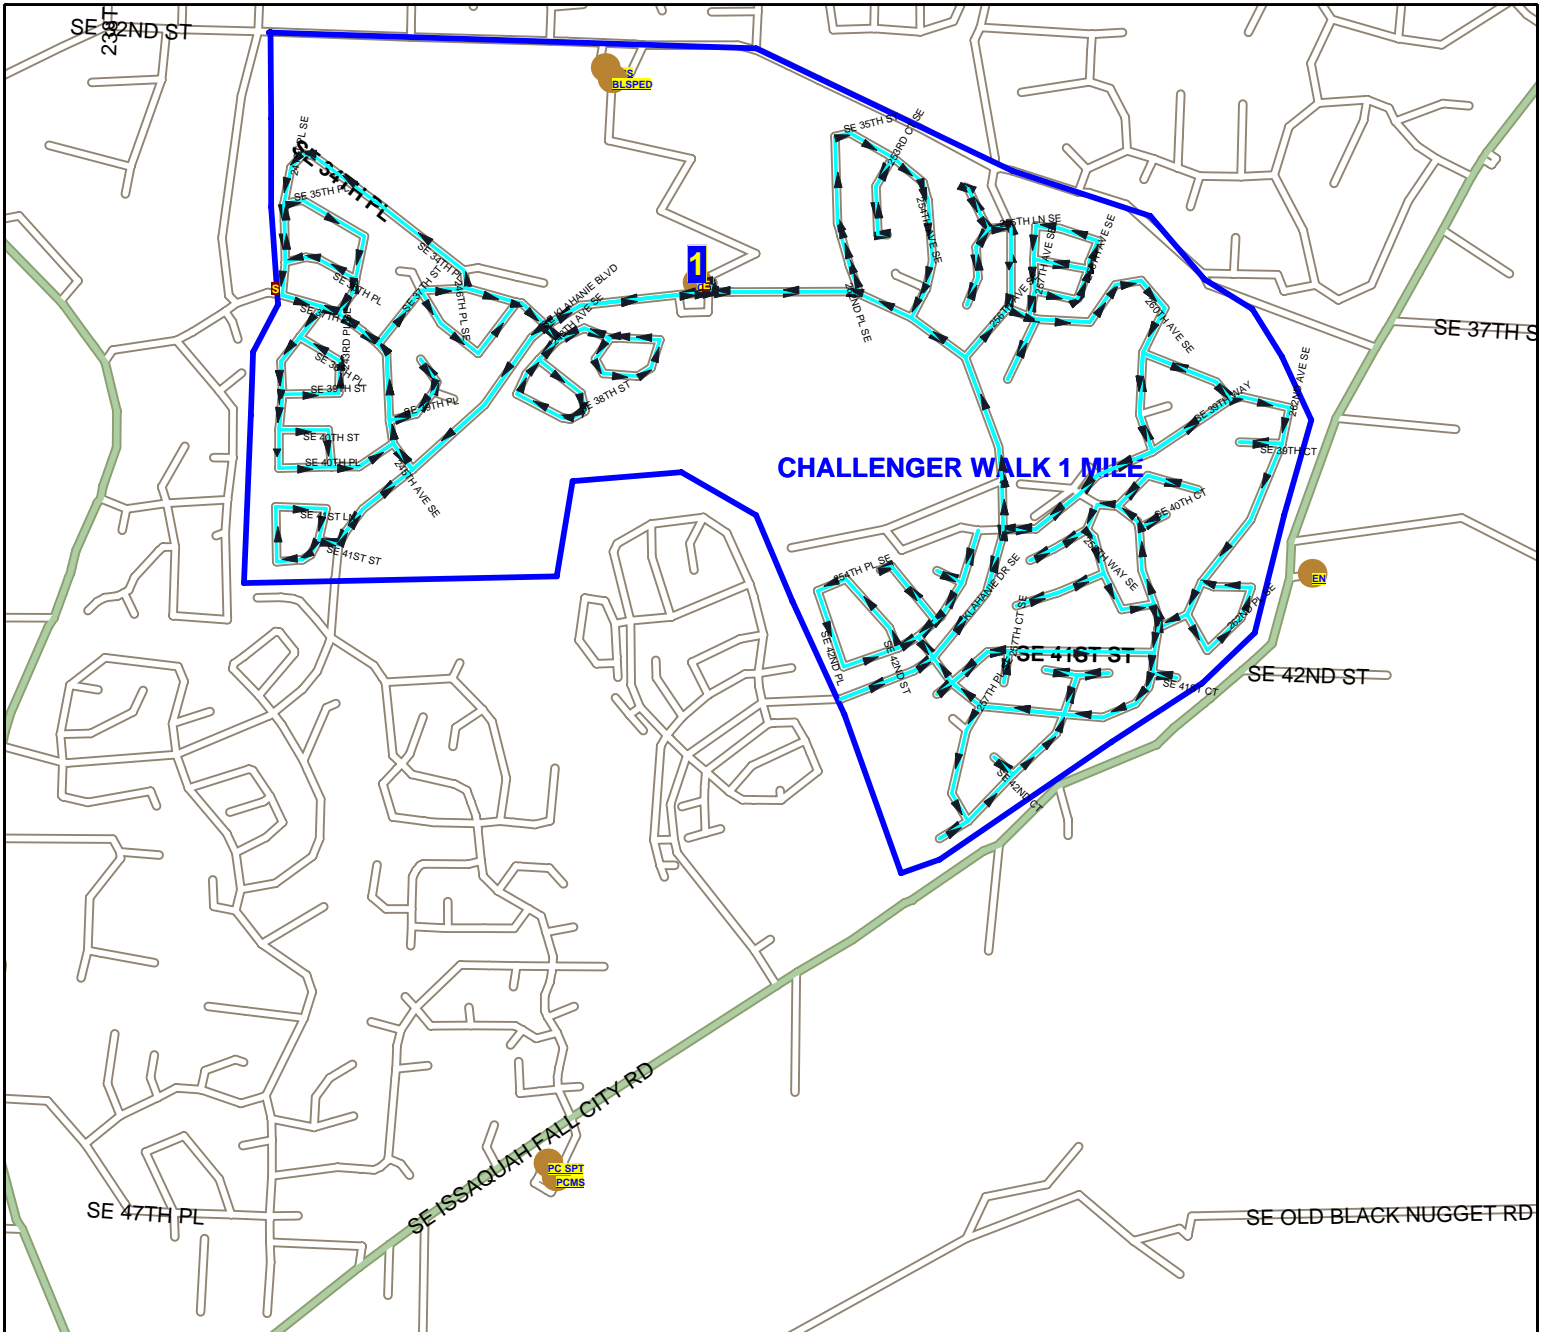

Issaquah School District 411 Route Map

Route: **CHALL**
 Vehicle: **9512**
 Anchor: **CH**
 Start Time: **7:07 AM**
 Pickups: **0**
 Distance: **18.39 mi.**

Desc: **CHALLENGER WALK ROUTES**
 Driver:
 Max Load: **0**
 Arrival Time: **8:30 AM**
 Transfers On: **0**
 Transfers Off: **0**
 Days: **MTWHF Display Day:M**