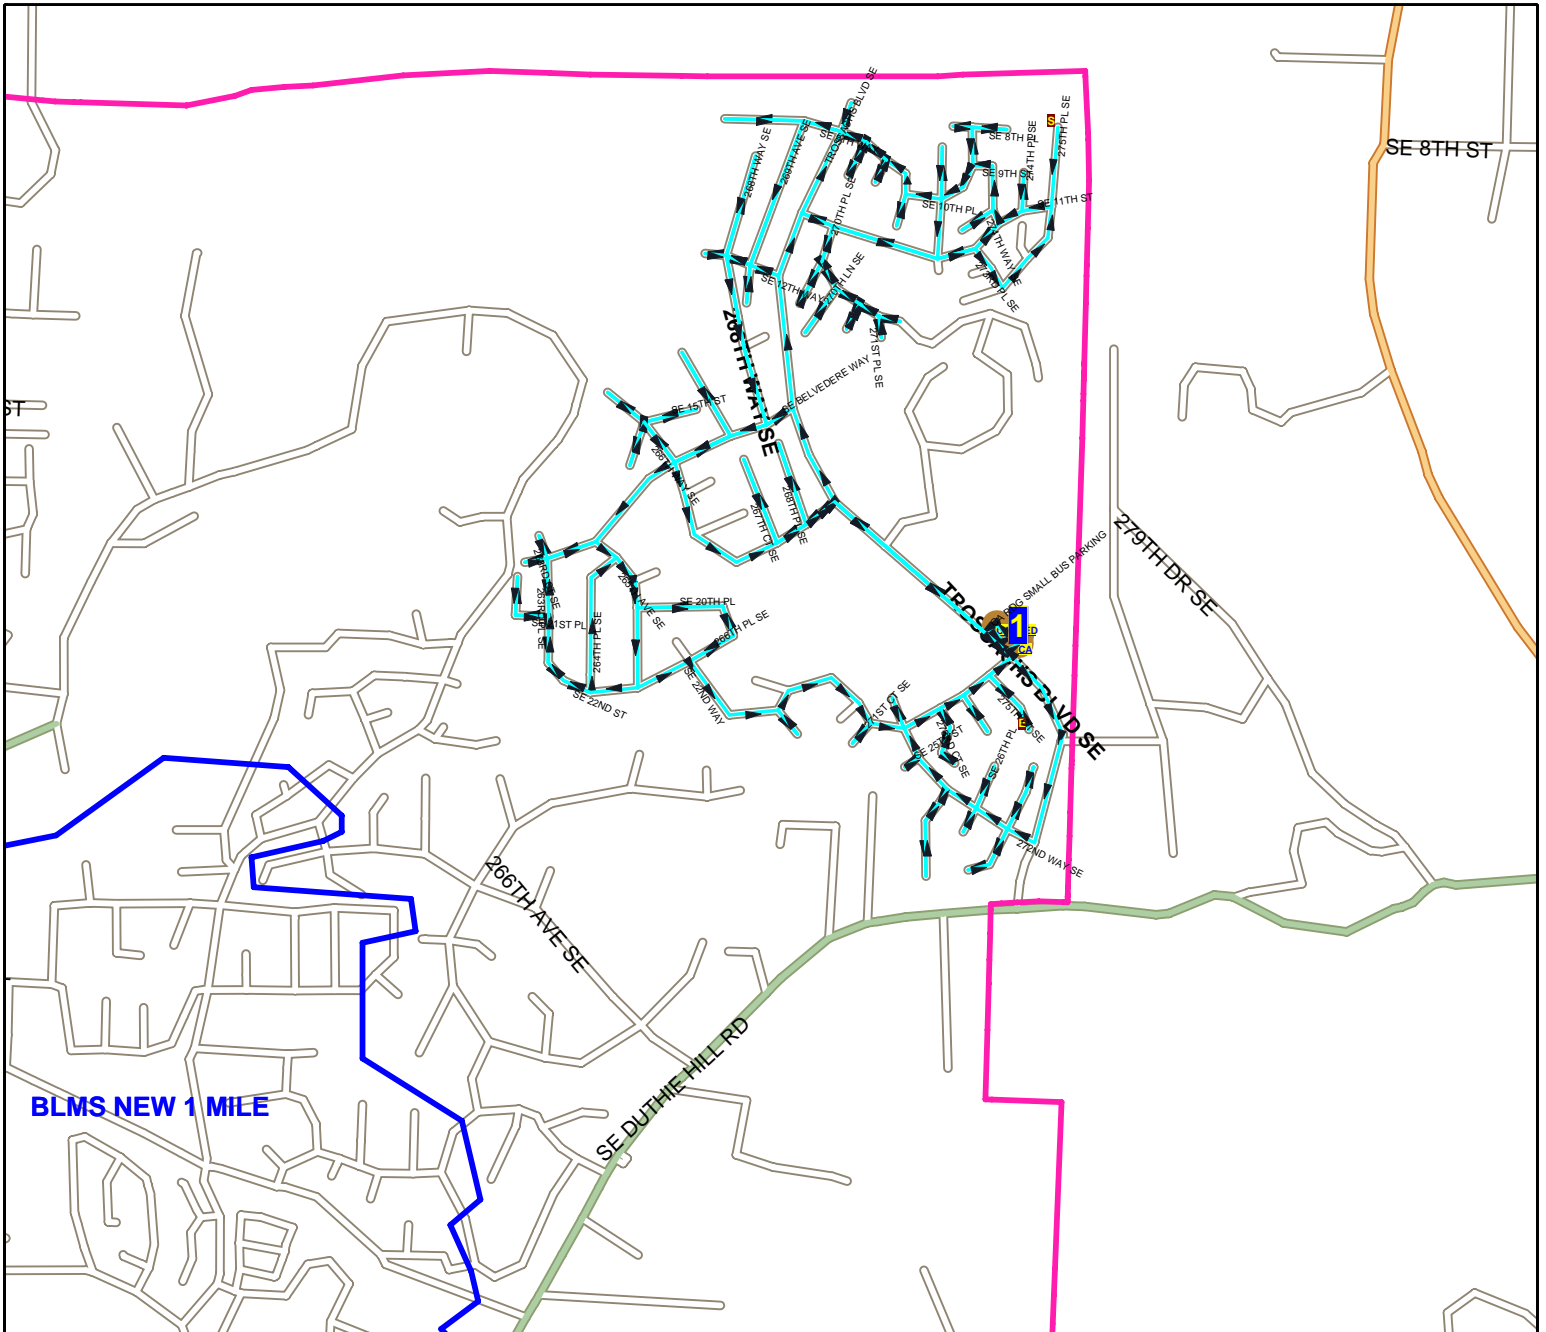

Issaquah School District 411 Route Map

Route: **CA**
Vehicle: **9512**
Anchor: **CA**
Start Time: **7:04 AM**
Pickups: **0**
Distance: **16.20 mi.**

Desc: **CASCADE RDG WALK ROUTES**
Driver:
Max Load: **0**
Arrival Time: **9:15 AM**
Transfers On: **0**
Transfers Off: **0**
Days: **MTWHF Display Day:M**