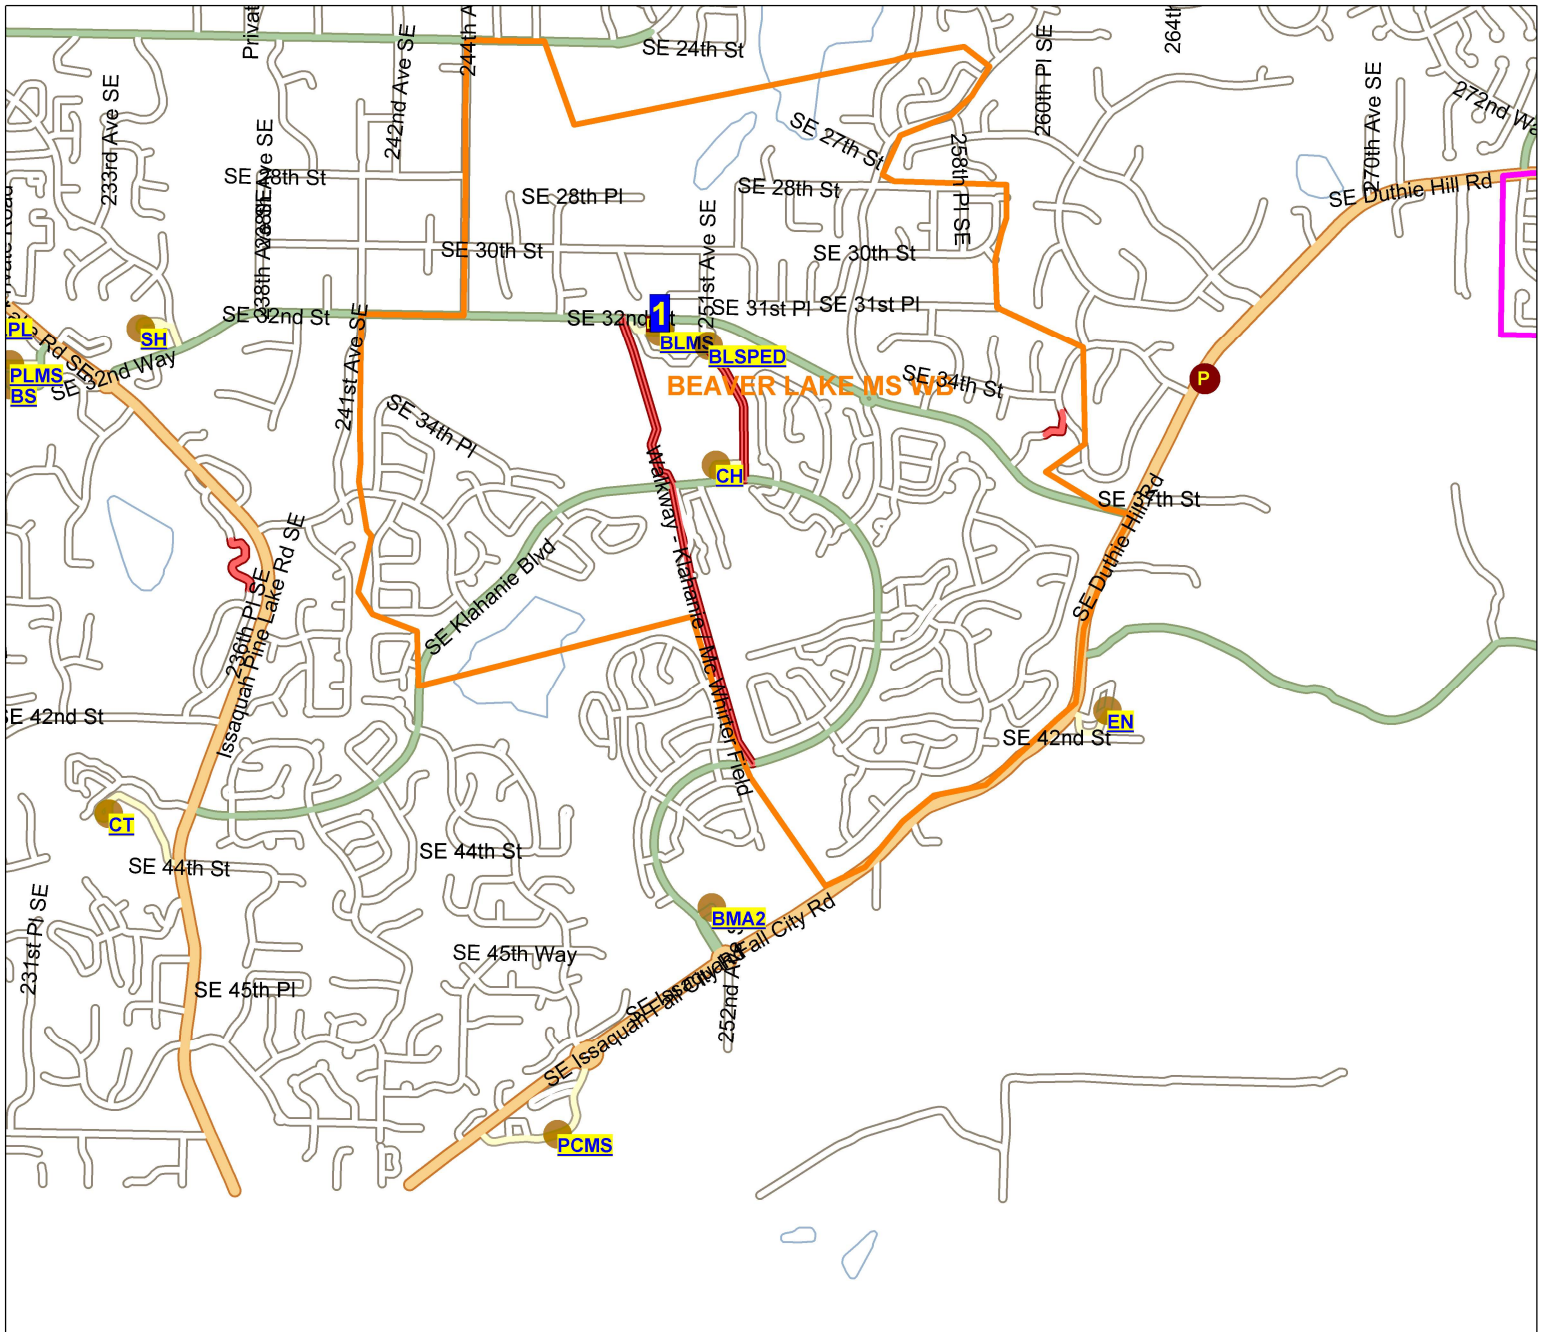

# Issaquah School District 411 Route Map

Route: **W/BLMS**  
Vehicle:  
Anchor: **BLMS**  
Start Time: **7:30 AM**  
Pickups: **0**  
Distance: **0.00 mi.**

Desc: **WALK ROUTES BEAVER LAKE**  
Driver:  
Max Load: **0**  
Arrival Time: **7:30 AM**  
Transfers On: **0**  
Transfers Off: **0**  
Days: **MTWHF Display Day:M**