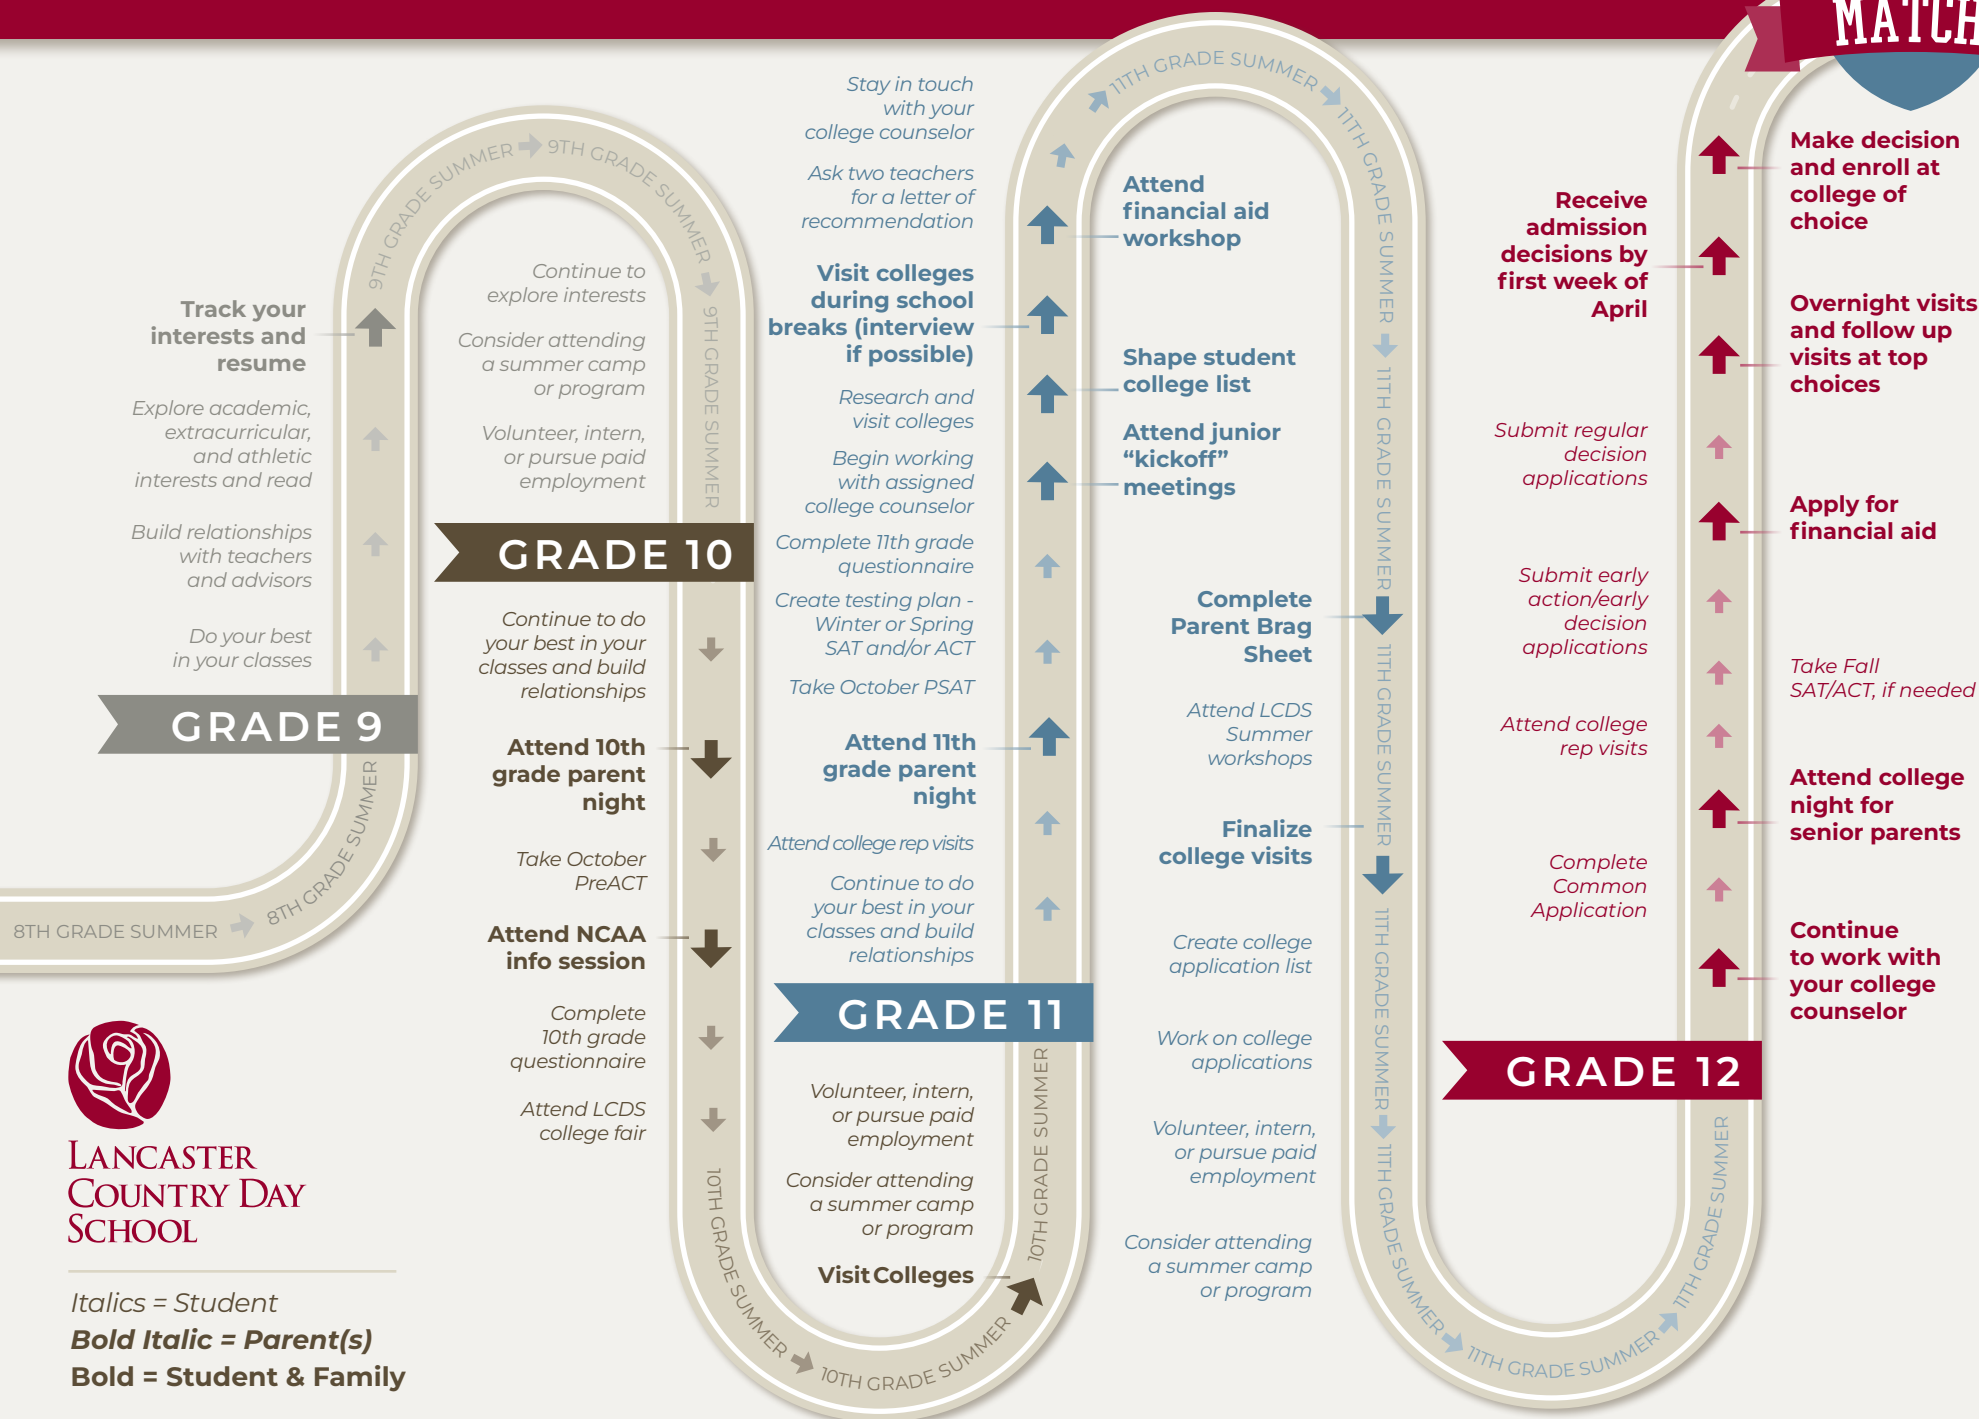

# LCDS College Counseling: the Path to Success

Michelle O'Donnell, Director of College Counseling | Emily Herbert, Assistant Director of College Counseling

**COLLEGE  
MATCH**

**LANCASTER  
COUNTRY DAY  
SCHOOL**

*Italics = Student*

***Italics = Parent(s)***

**Bold = Student & Family**